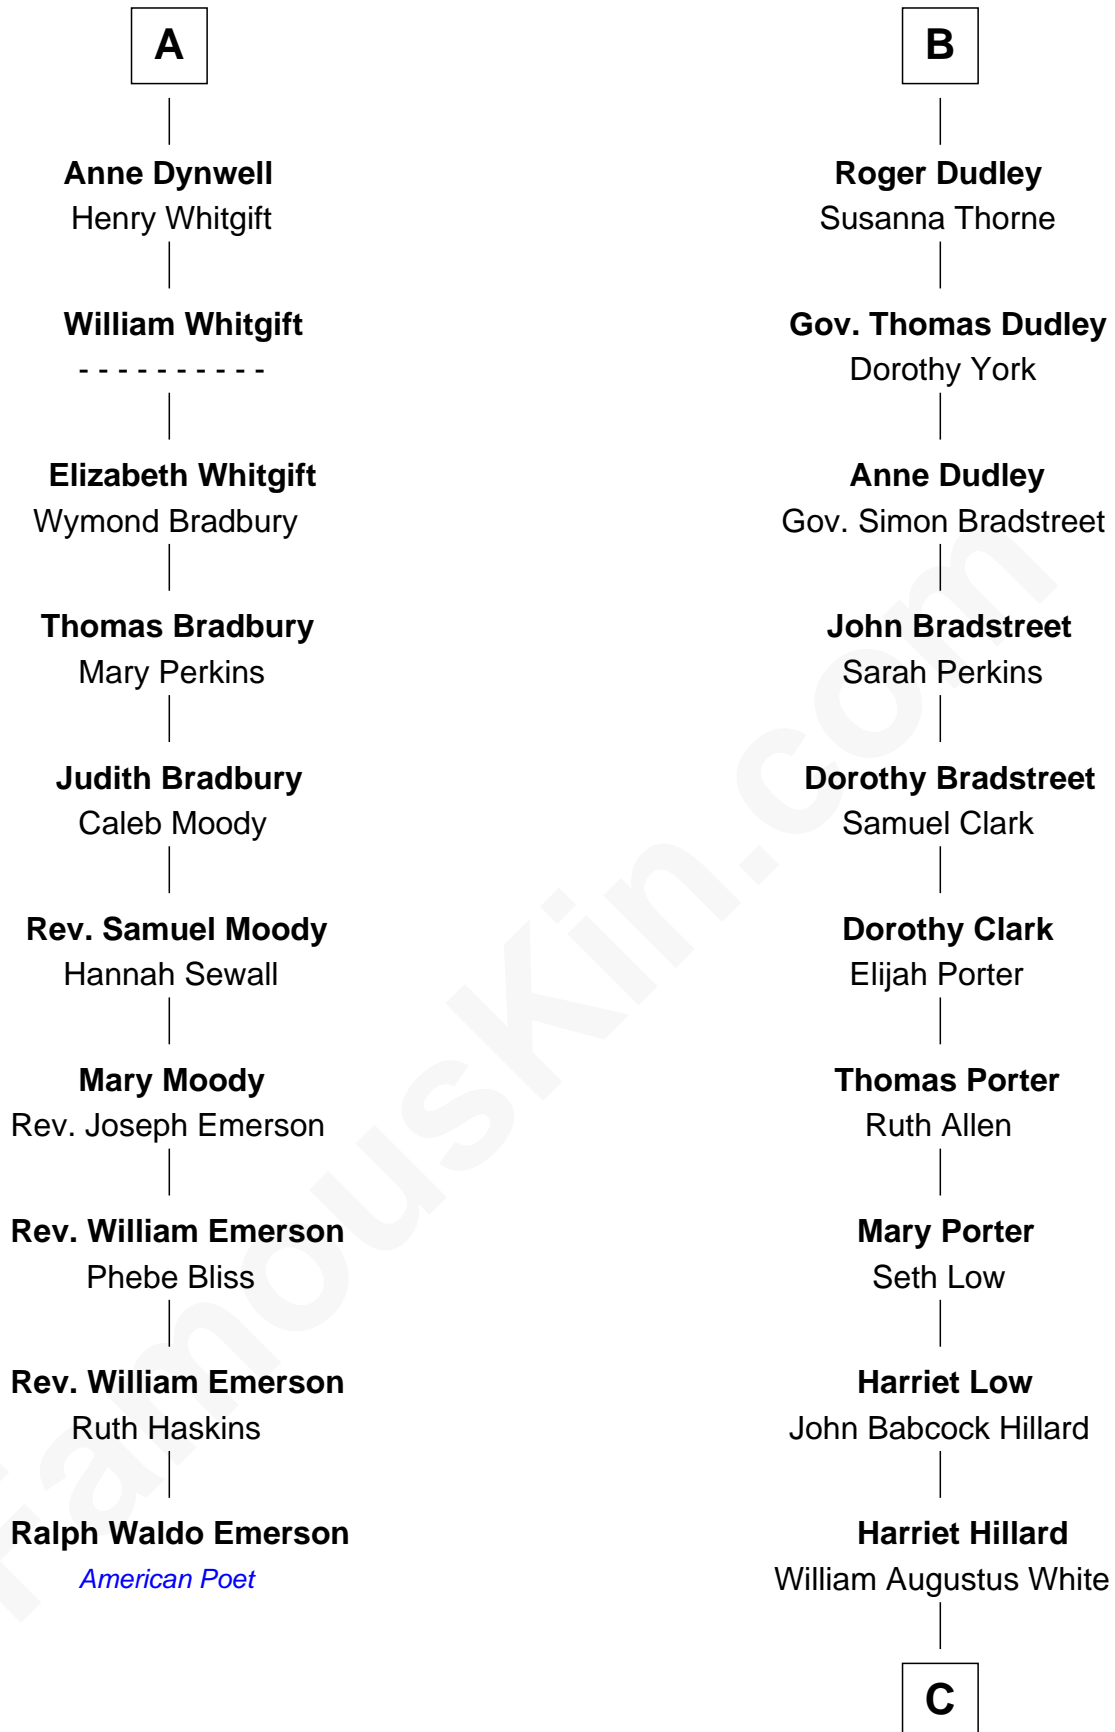

FamousKin.com

Relationship Chart of

Ralph Waldo Emerson

American Poet

16th cousin 3 times removed of

Bill Weld

68th Governor of Massachusetts

Sir Henry de Percy

Idoine de Clifford

C

—
Margaret Low White

Francis Minot Weld

—
David Weld

Mary Blake Nichols

—
Bill Weld

68th Governor of Massachusetts