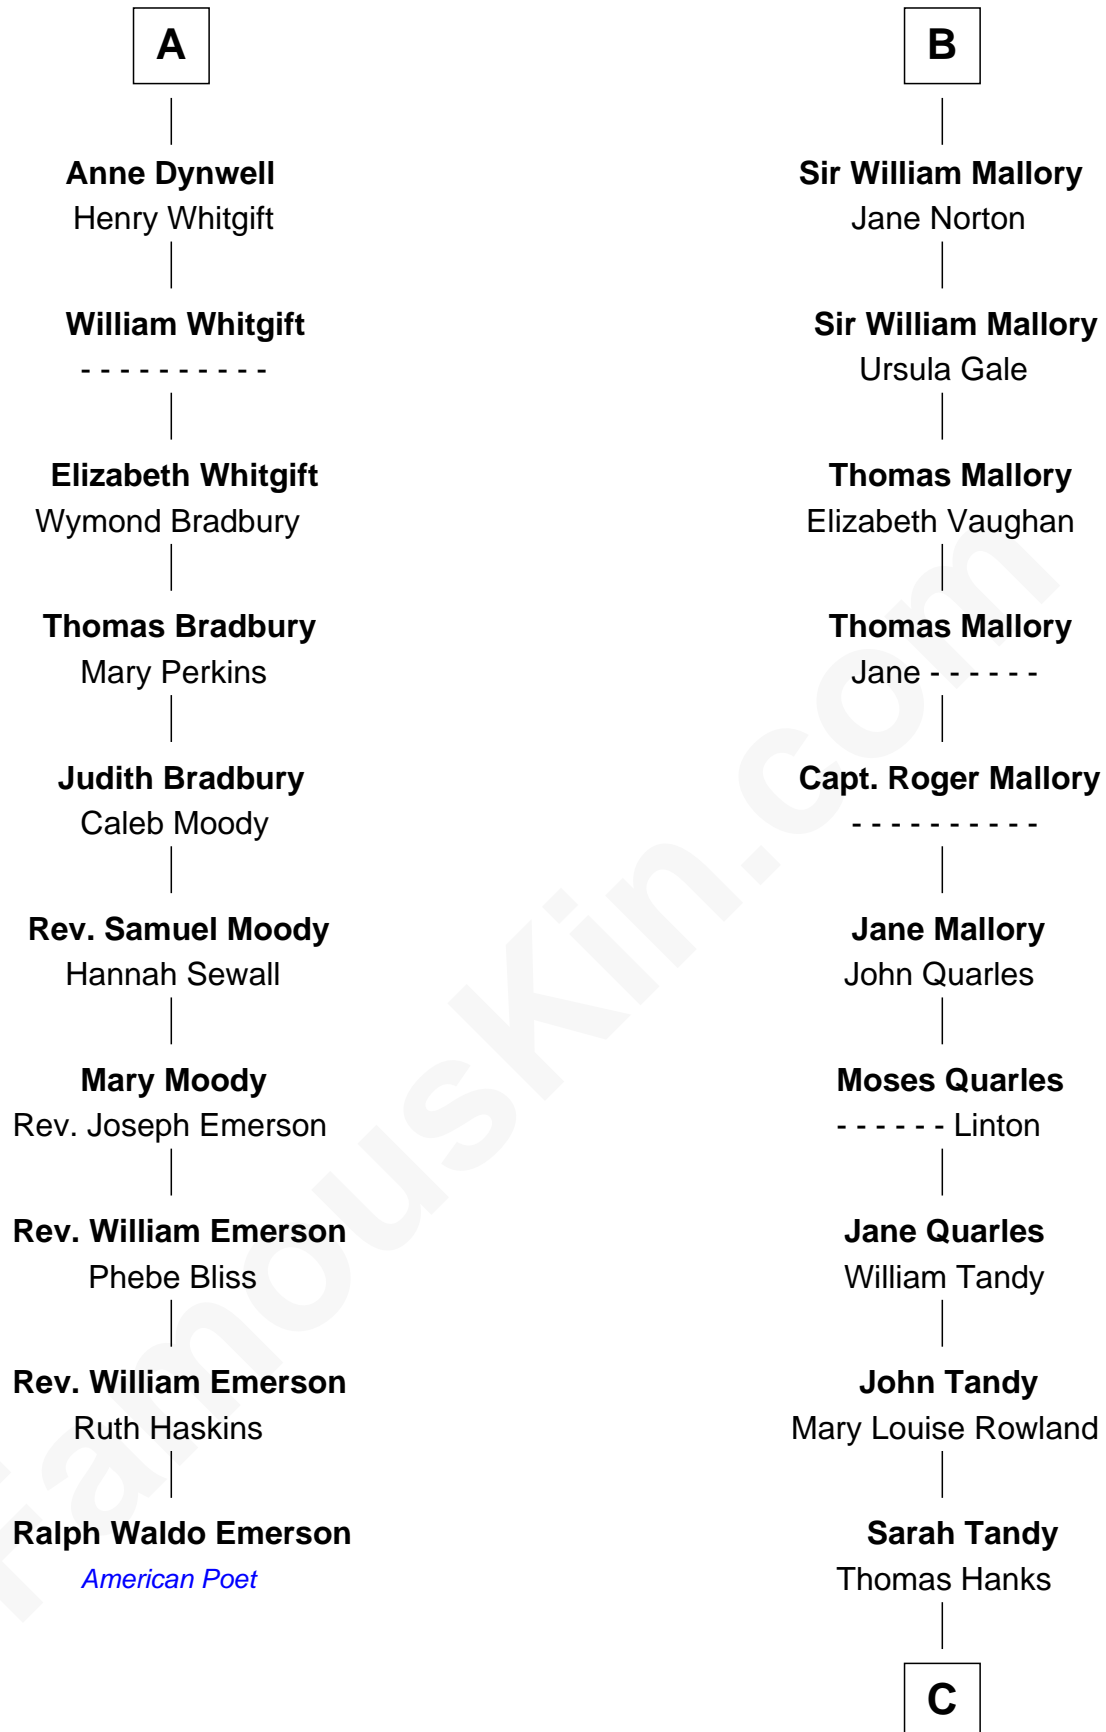

FamousKin.com

Relationship Chart of

Ralph Waldo Emerson

American Poet

16th cousin 5 times removed of

Tom Hanks

Movie Actor

C

Thomas Hanks

Rachel J. Rayburn

Daniel Boone Hanks

Mary Catherine Mefford

Ernest Buel Hanks

Gladys Hilda Ball

Amos Mefford Hanks

Janet Marylyn Frager