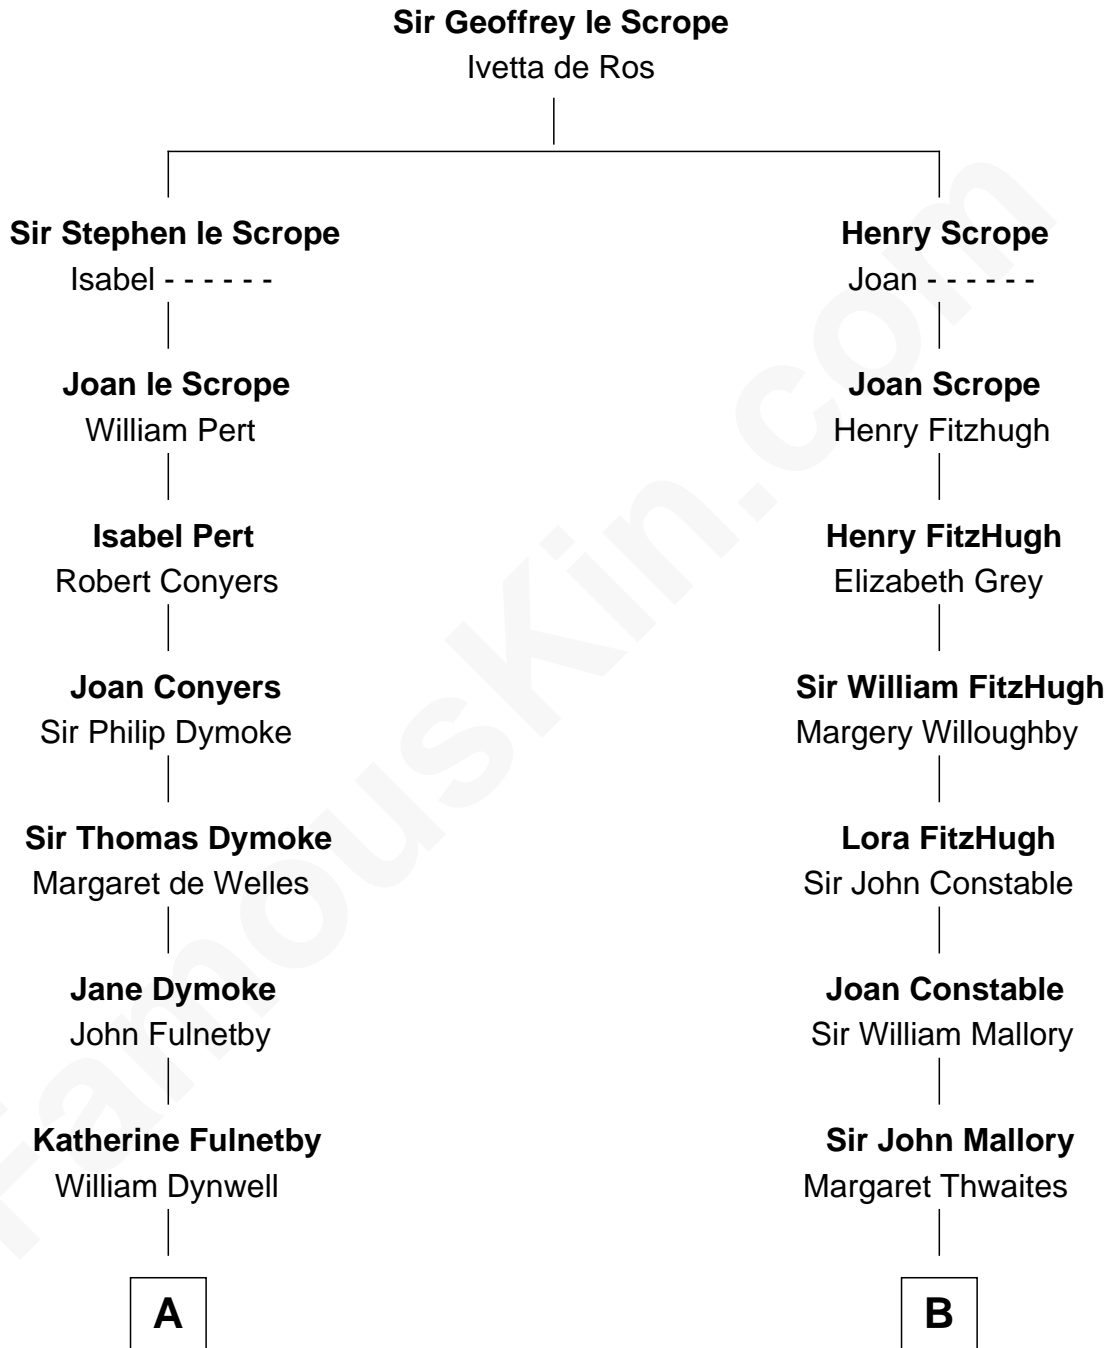

FamousKin.com

Relationship Chart of

Ralph Waldo Emerson

American Poet

16th cousin 5 times removed of

Tom Hanks

Movie Actor

C

Thomas Hanks

Rachel J. Rayburn

Daniel Boone Hanks

Mary Catherine Mefford

Ernest Buel Hanks

Gladys Hilda Ball

Amos Mefford Hanks

Janet Marylyn Frager