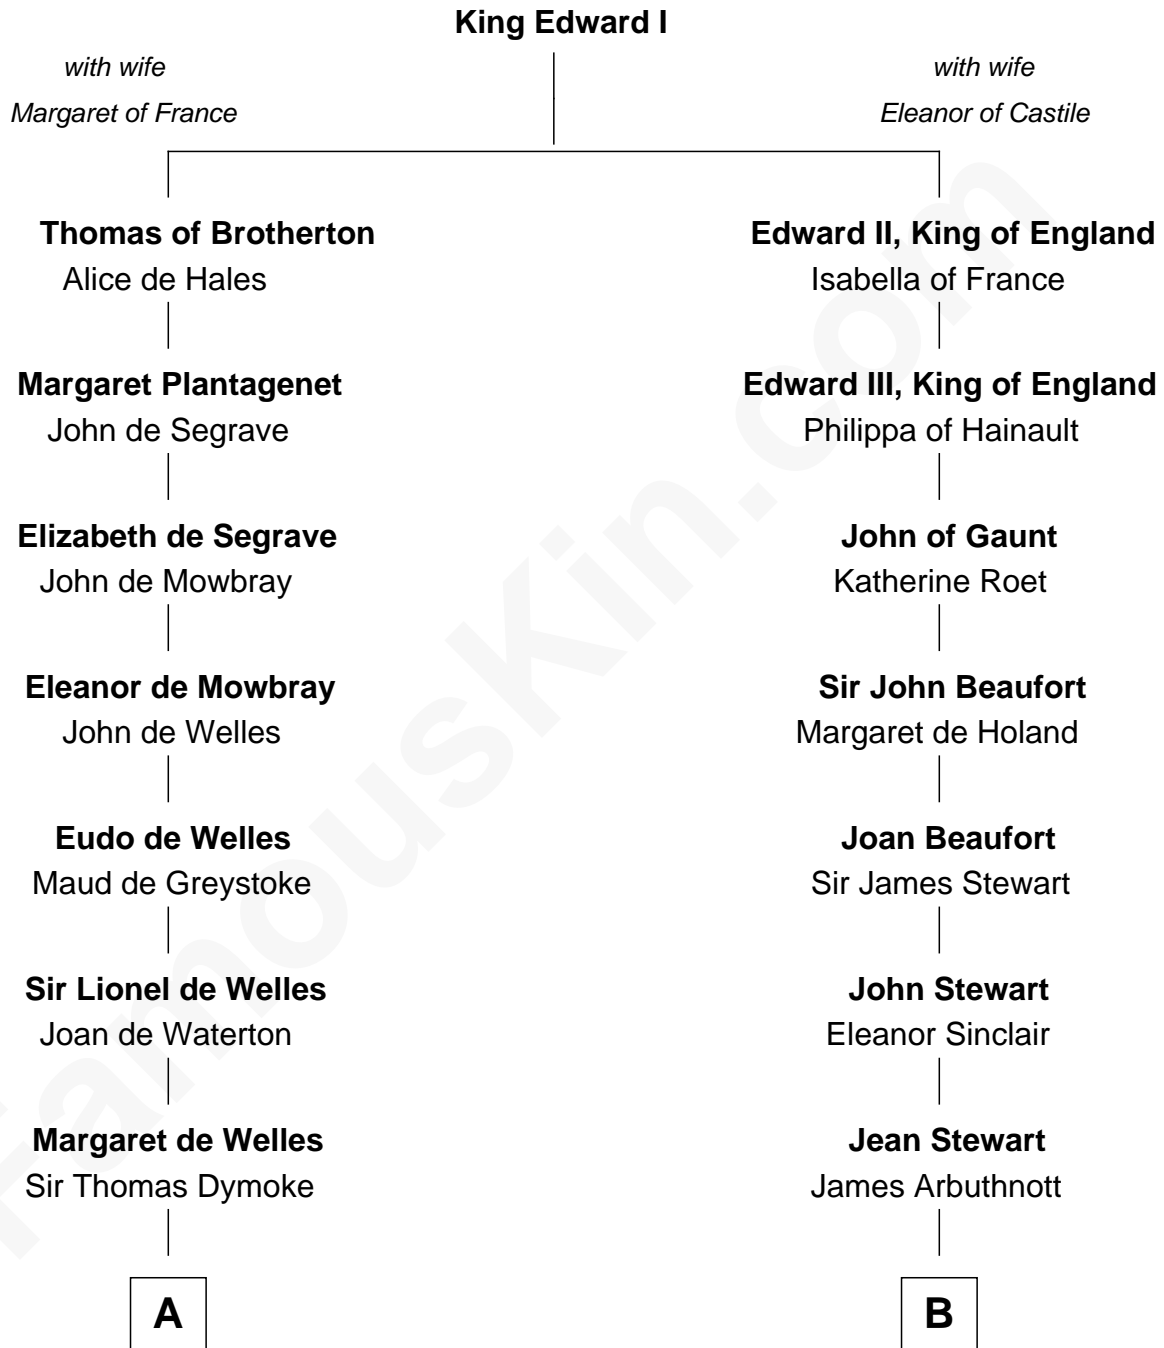

FamousKin.com

Relationship Chart of

Ralph Waldo Emerson

American Poet

17th cousin 1 time removed of

Helen Keller
Author and Activist

C

Rev. William Emerson