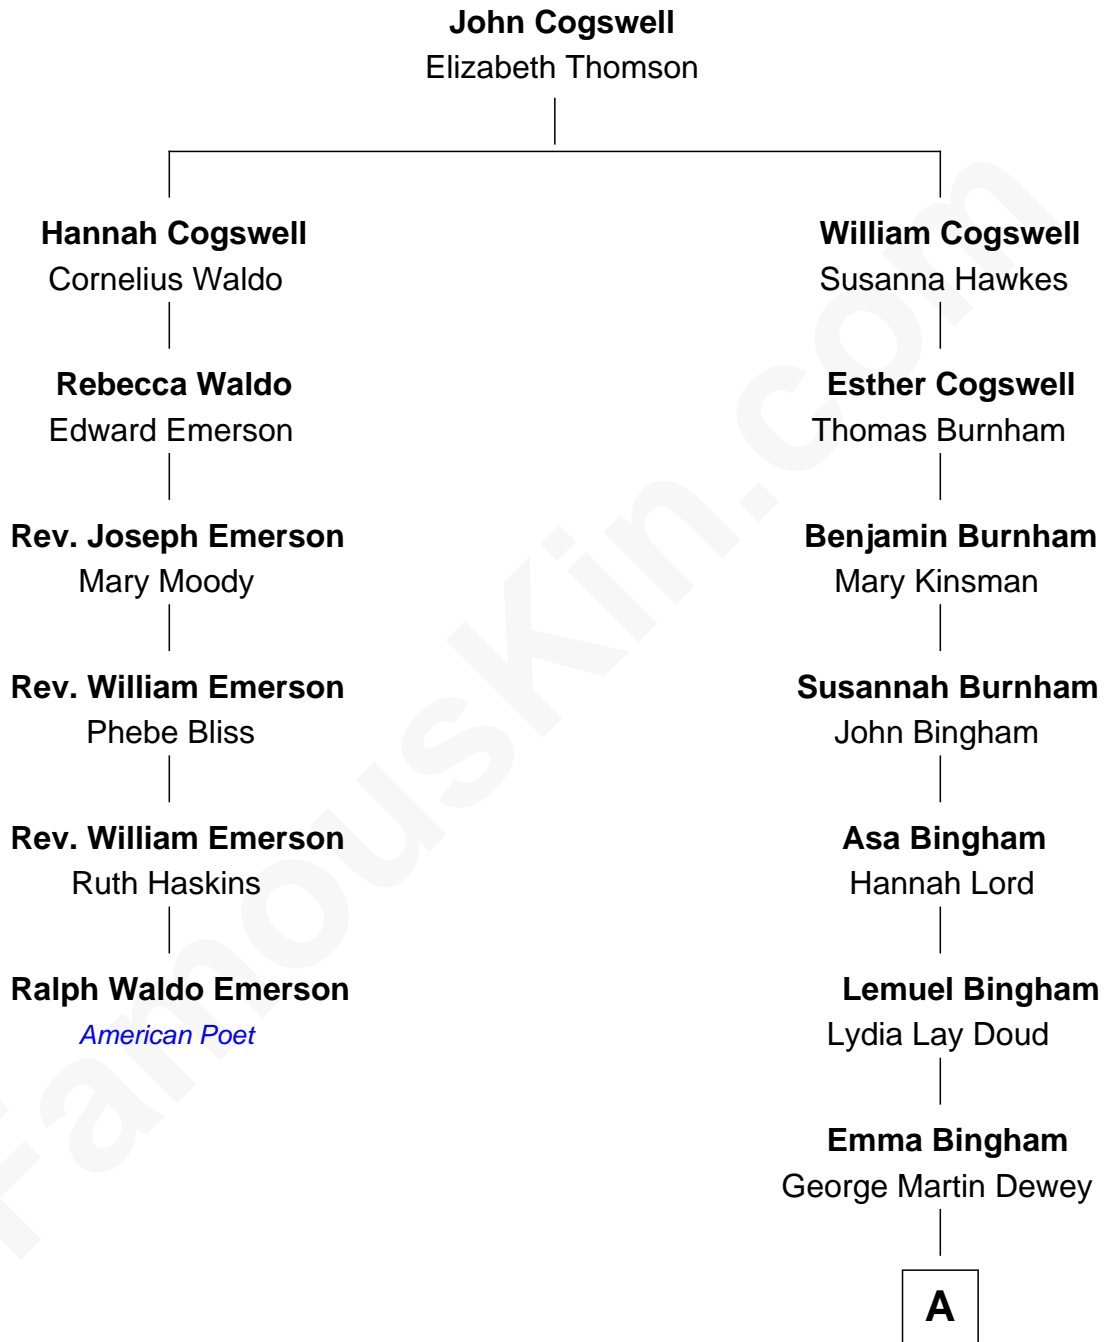

FamousKin.com
Relationship Chart of
Ralph Waldo Emerson
American Poet

5th cousin 3 times removed of
Thomas Edmund Dewey
47th Governor of New York

A

George Martin Dewey

Annie L. Thomas

Thomas Edmund Dewey

47th Governor of New York

FamousKin.com