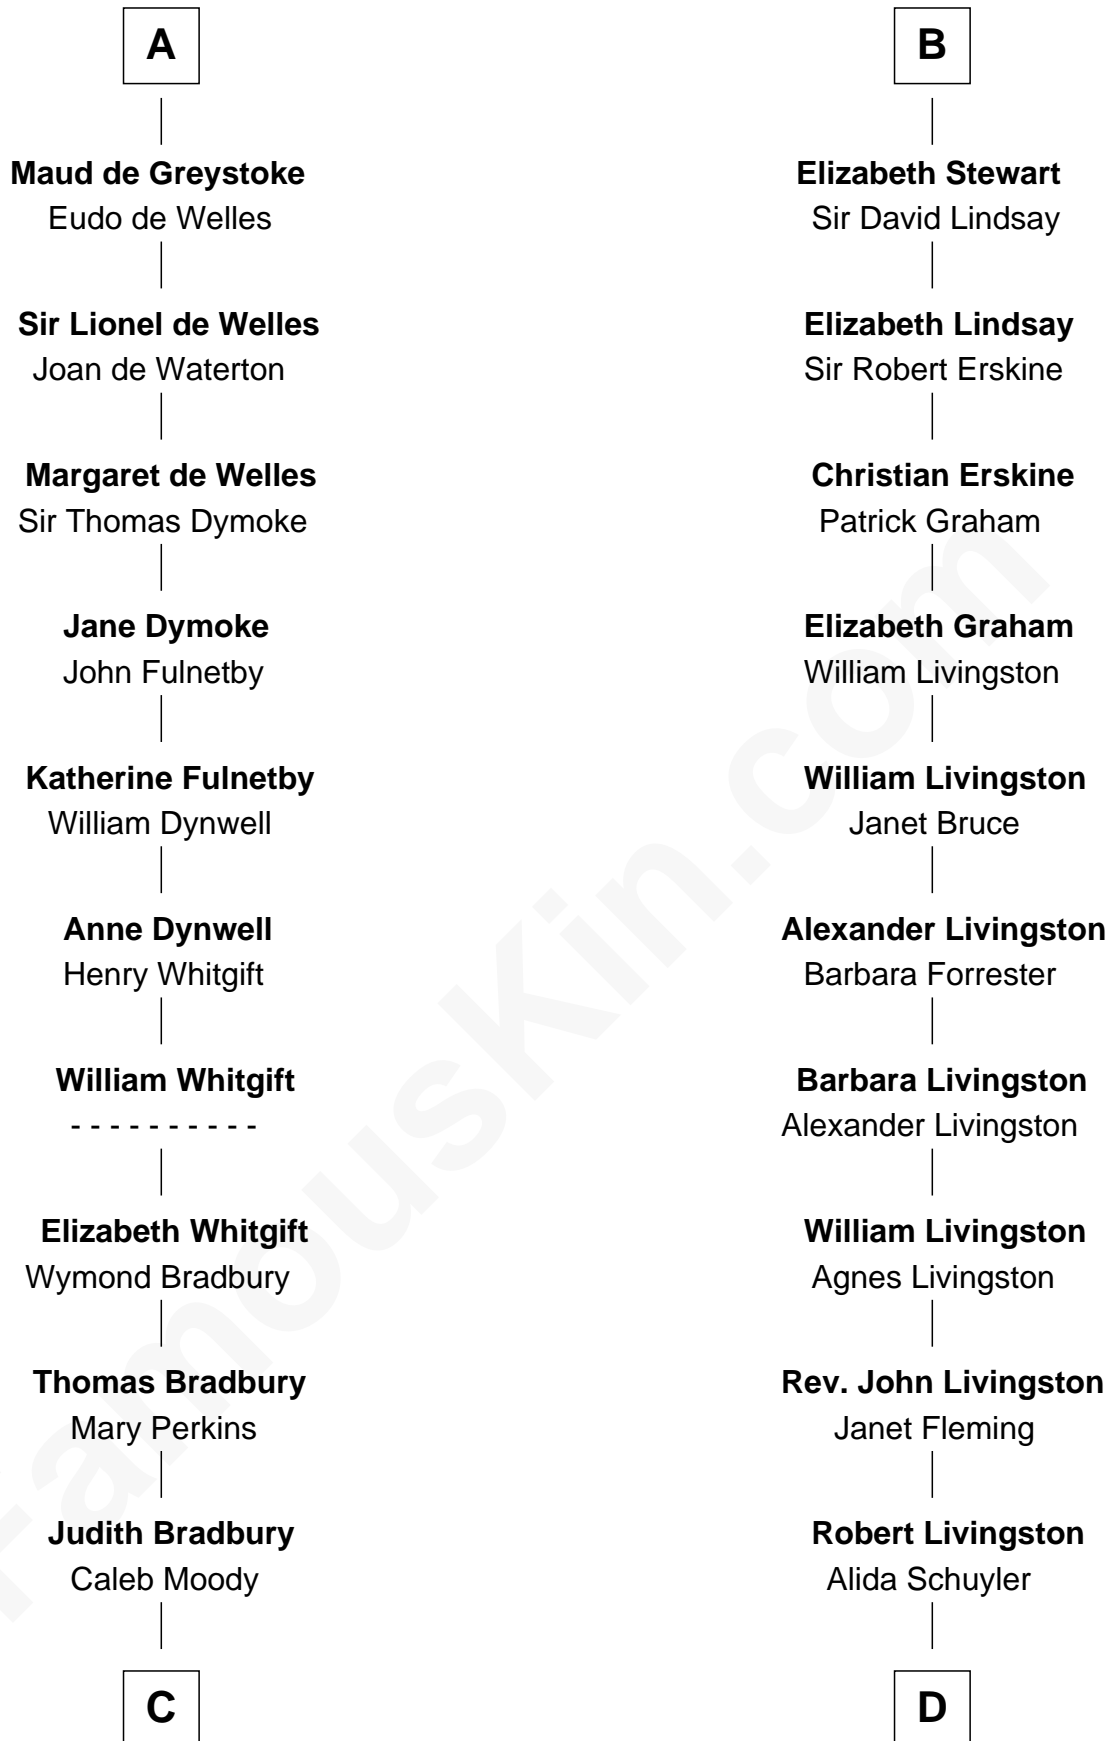

FamousKin.com

Relationship Chart of

Ralph Waldo Emerson

American Poet

18th cousin 3 times removed of

Philip Livingston
Signer of the Declaration of Independence

C

Rev. Samuel Moody
Hannah Sewall

Mary Moody
Rev. Joseph Emerson

Rev. William Emerson
Phebe Bliss

Rev. William Emerson
Ruth Haskins

Ralph Waldo Emerson
American Poet

D

Philip Livingston
Catrina Van Brugh

Philip Livingston
Signer of Declaration of Independence