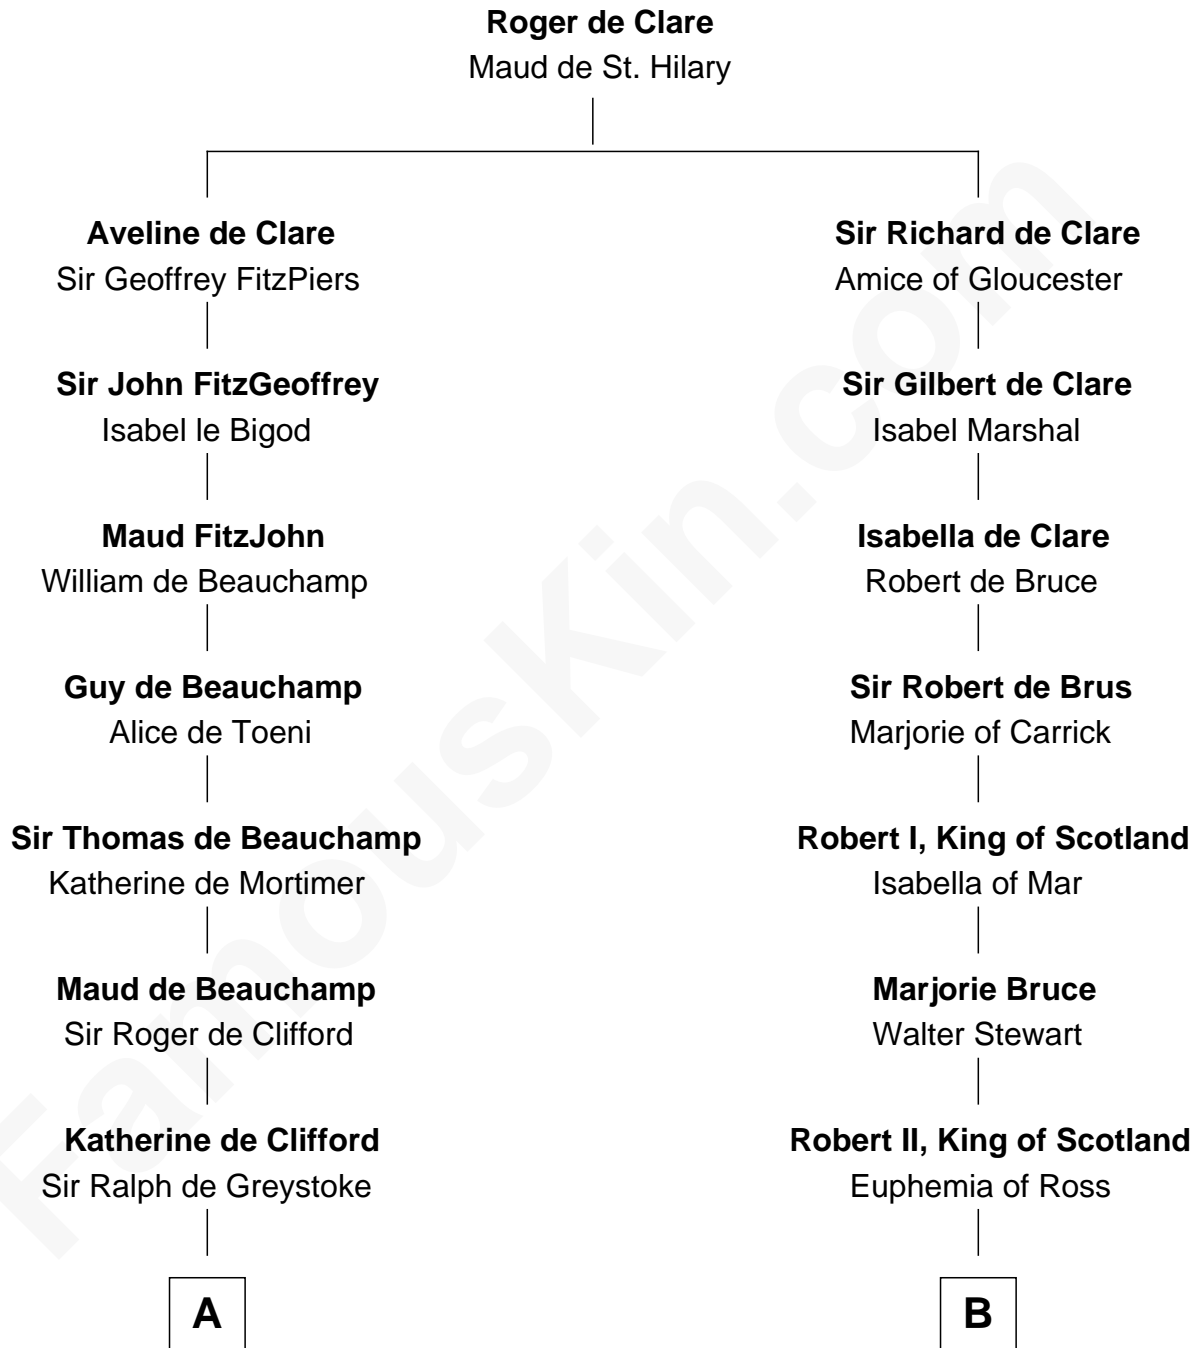

FamousKin.com

Relationship Chart of

Ralph Waldo Emerson

American Poet

18th cousin 3 times removed of

Philip Livingston
Signer of the Declaration of Independence

C

Rev. Samuel Moody
Hannah Sewall