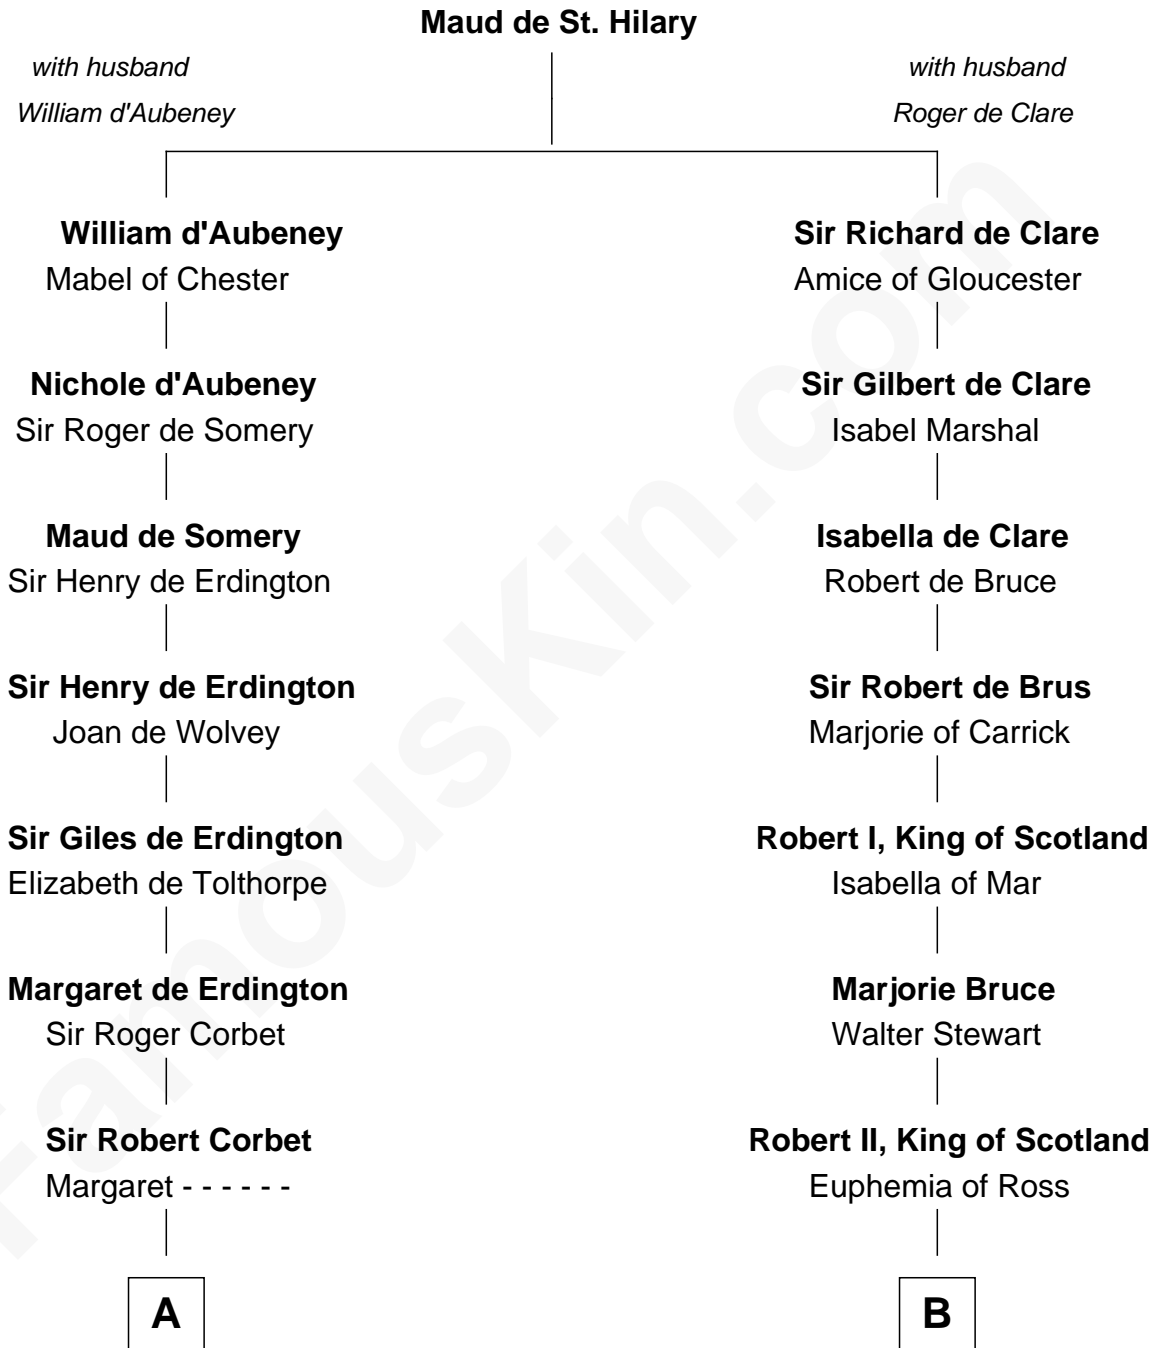

**FamousKin.com**  
**Relationship Chart of**  
**Ralph Waldo Emerson**  
*American Poet*

18th cousin 1 time removed of  
**Philip Livingston**  
*Signer of the Declaration of Independence*

**C**

**Rev. William Emerson**

**Philip Livingston**

*Signer of Declaration of Independence*

FamousKin.com