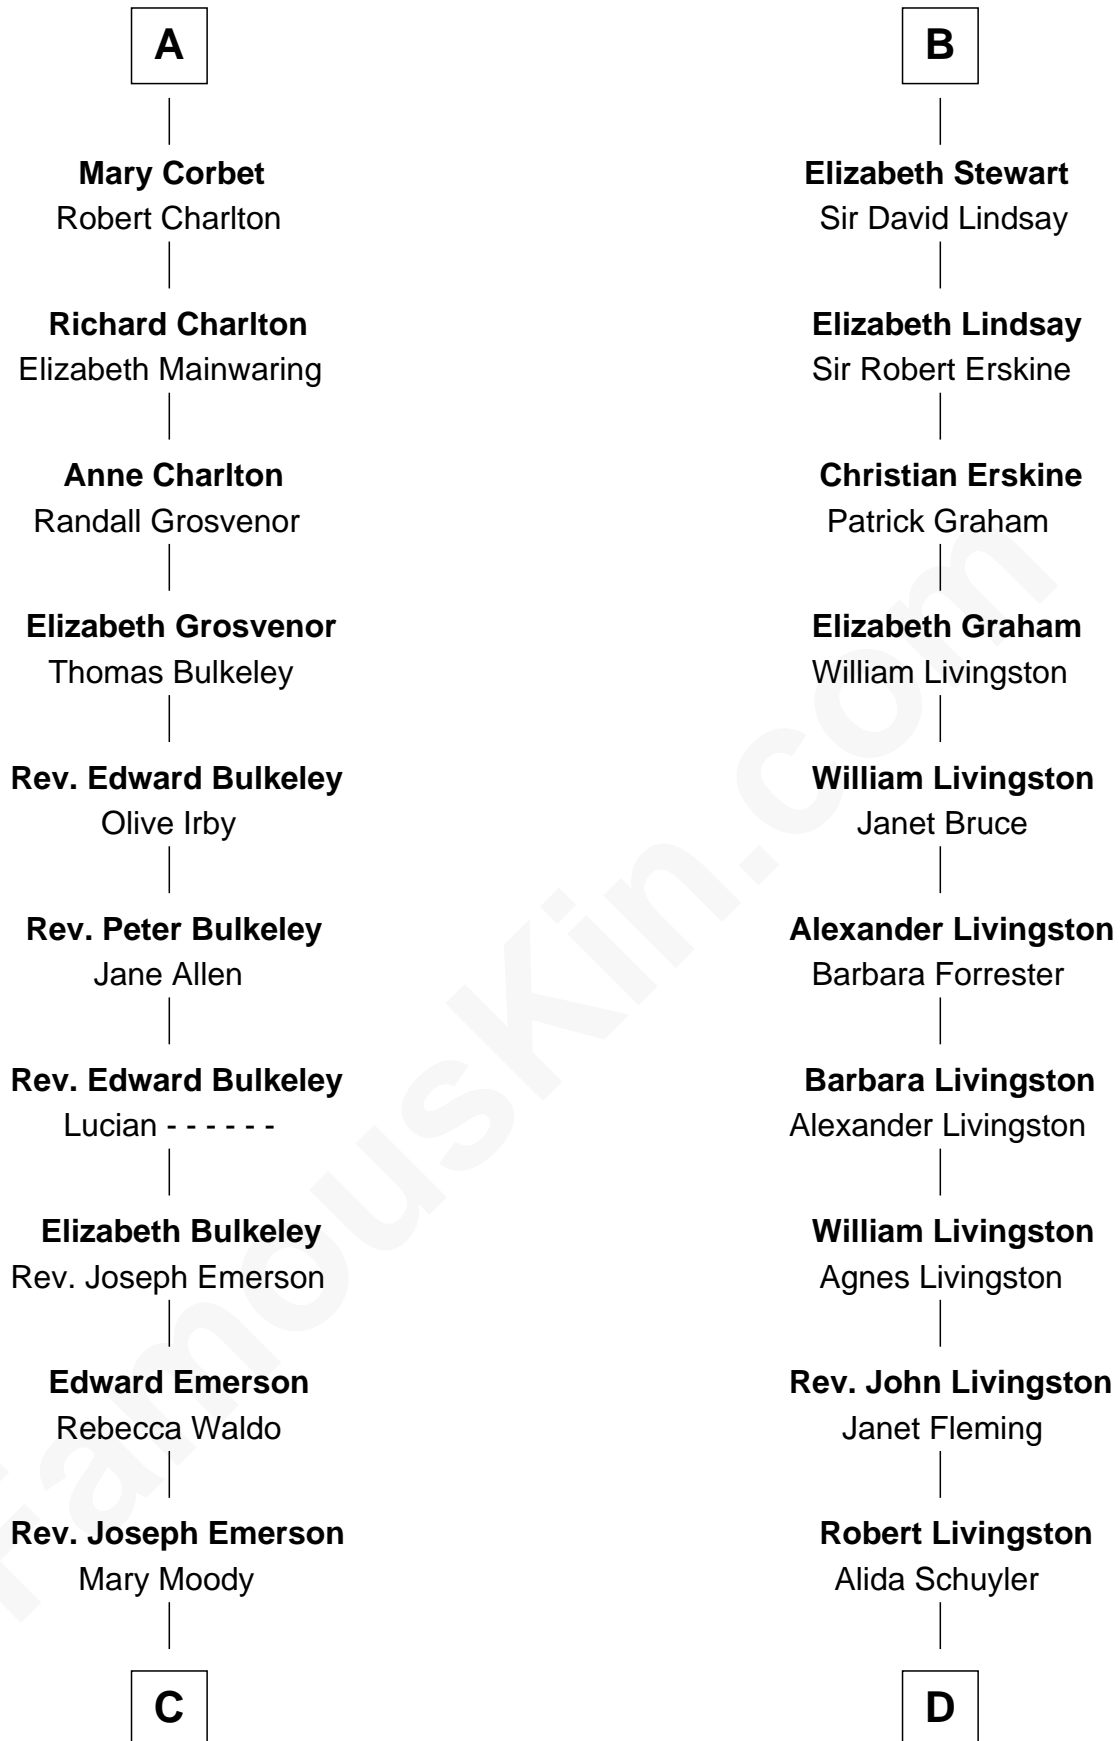

**FamousKin.com**  
**Relationship Chart of**  
**Ralph Waldo Emerson**  
*American Poet*

18th cousin 1 time removed of  
**Philip Livingston**  
*Signer of the Declaration of Independence*

**C**

**Rev. William Emerson**