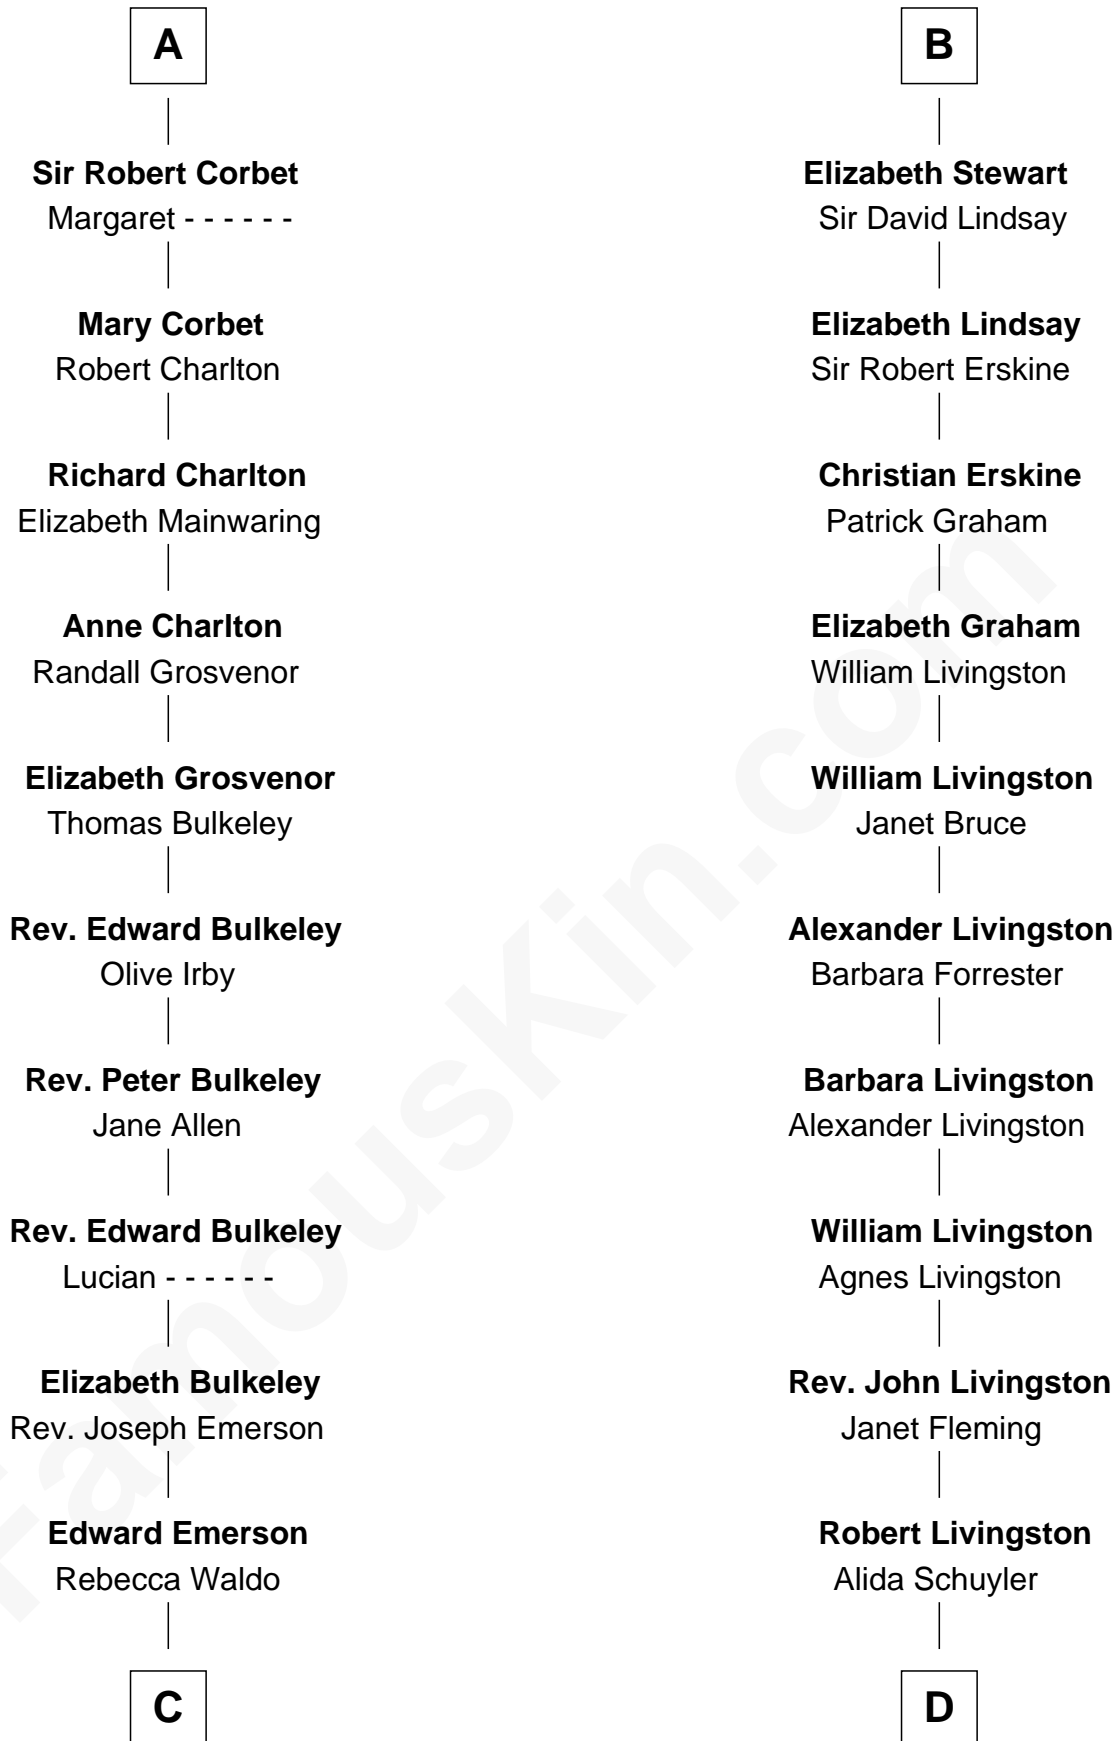

FamousKin.com

Relationship Chart of

Ralph Waldo Emerson

American Poet

18th cousin 2 times removed of

Philip Livingston

Signer of the Declaration of Independence

John FitzGilbert
Sybilla of Salisbury

FamousKin.com