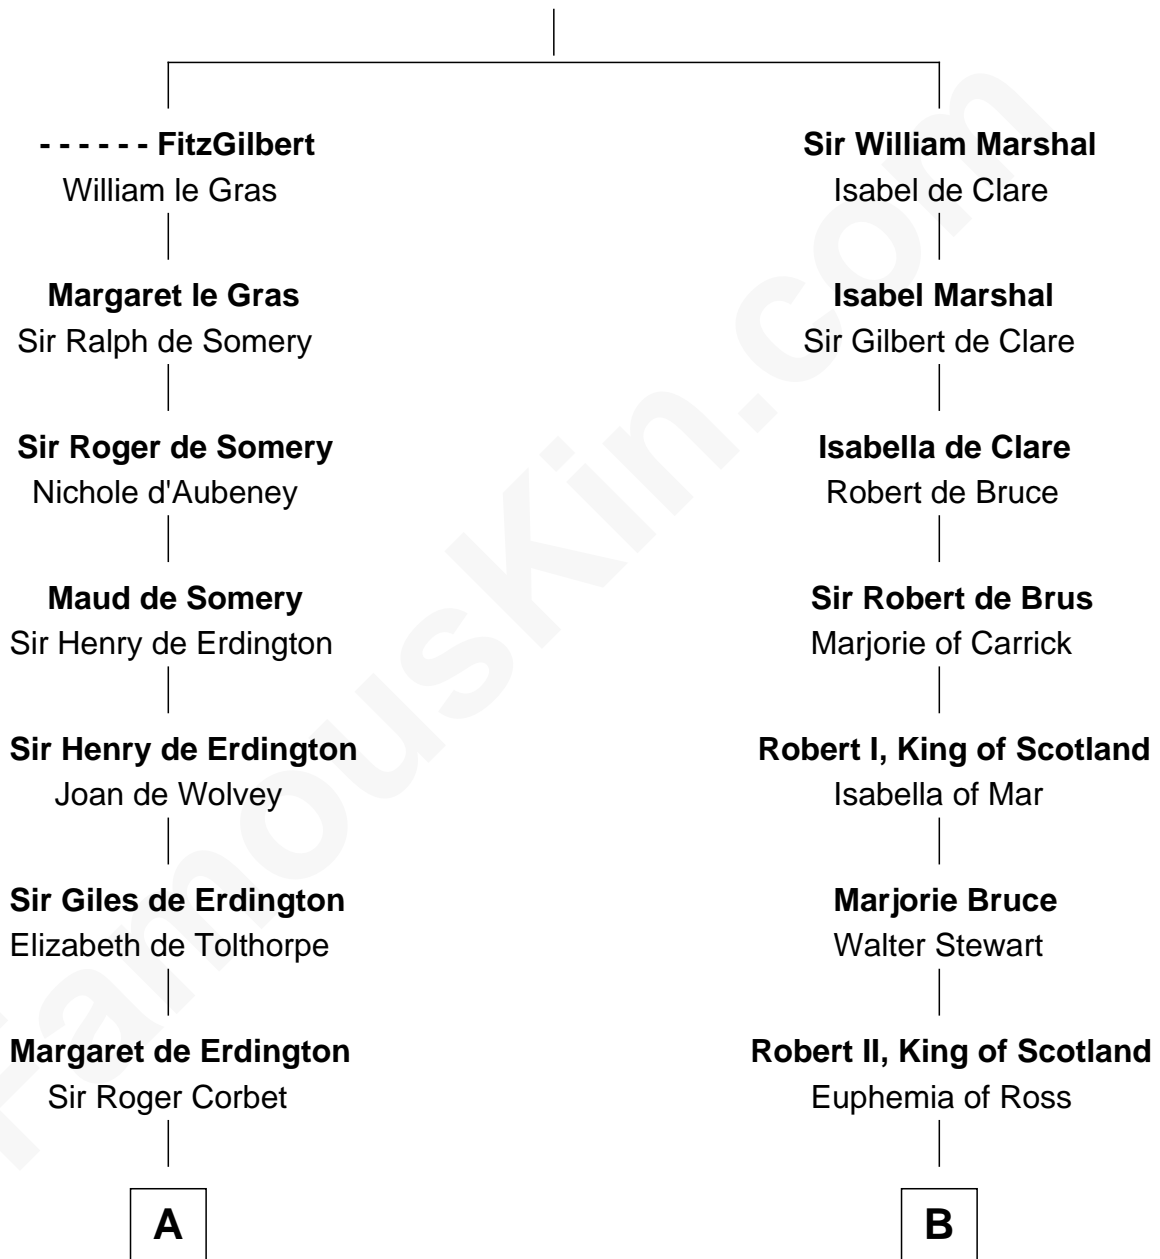

FamousKin.com

Relationship Chart of

Ralph Waldo Emerson

American Poet

18th cousin 2 times removed of

Philip Livingston

Signer of the Declaration of Independence

John FitzGilbert
Sybilla of Salisbury

FamousKin.com