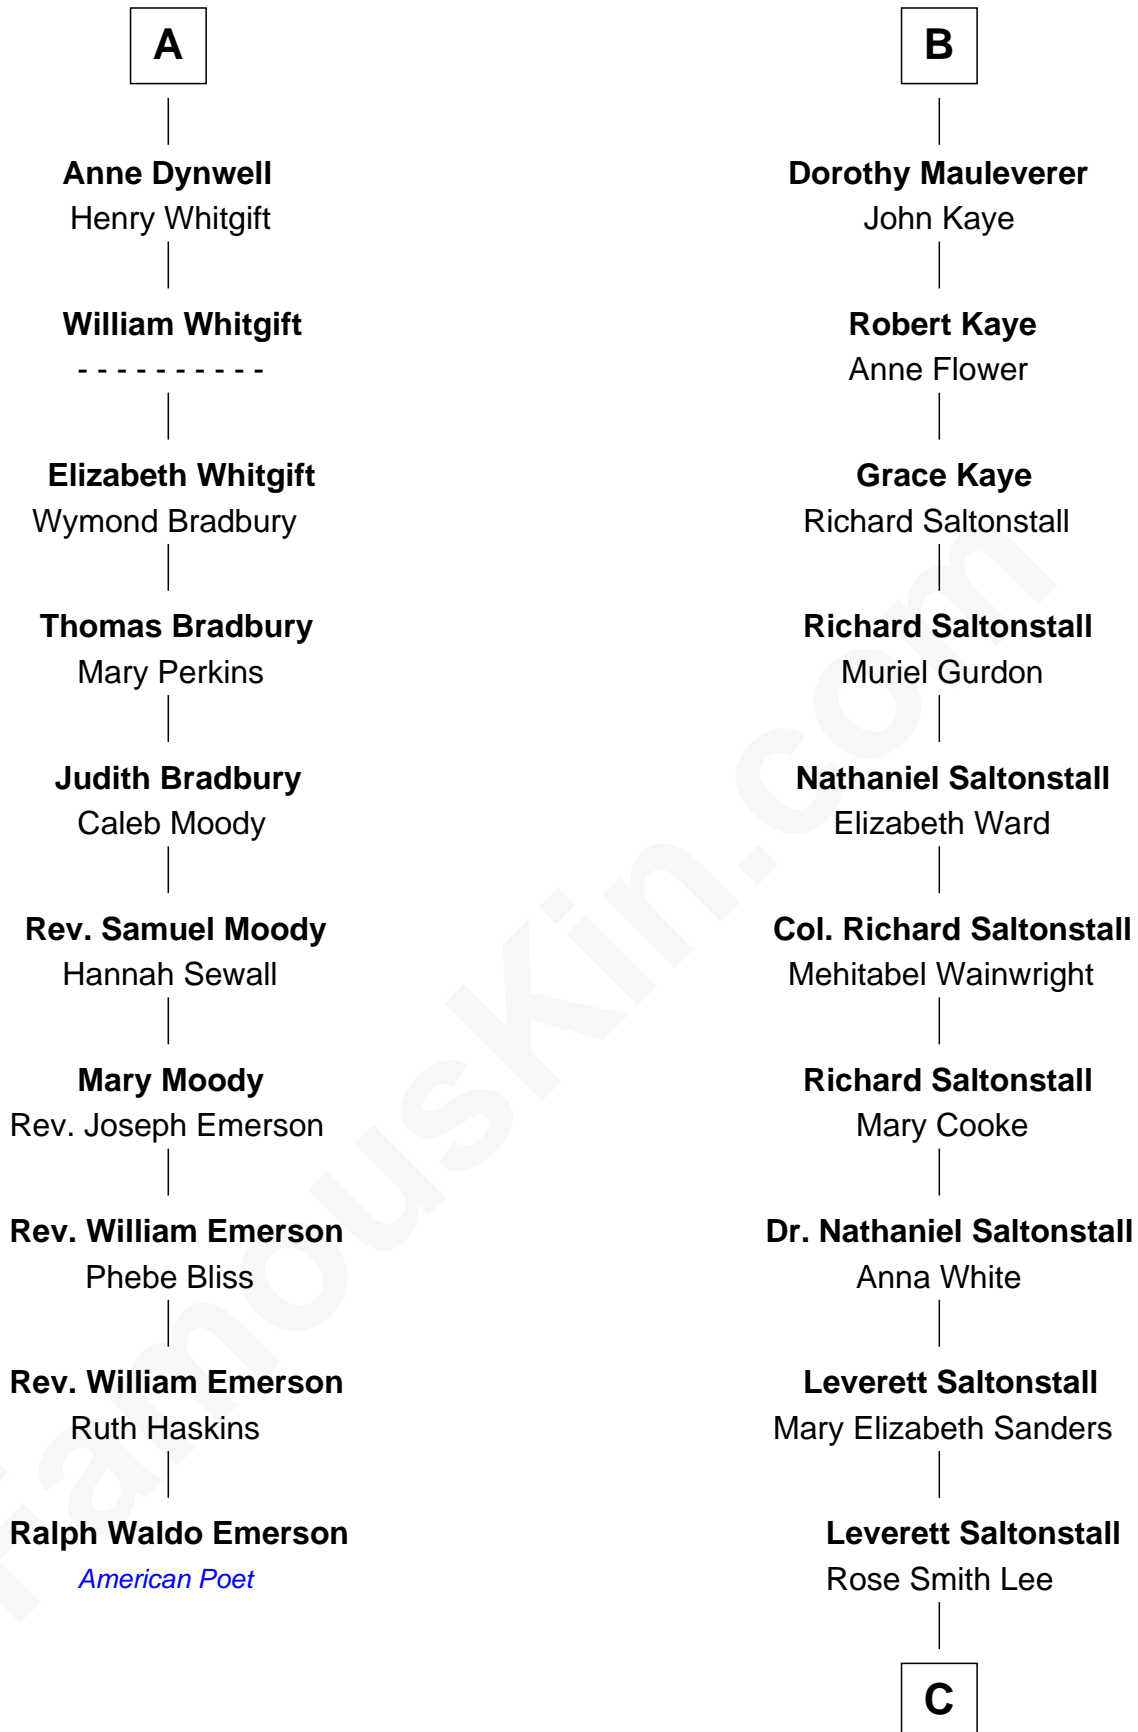

FamousKin.com
Relationship Chart of
Ralph Waldo Emerson
American Poet

16th cousin 2 times removed of
Leverett Saltonstall
55th Governor of Massachusetts

C

Richard Middlecott Saltonstall

Eleanor Brooks

Leverett Saltonstall

55th Governor of Massachusetts

FamousKin.com