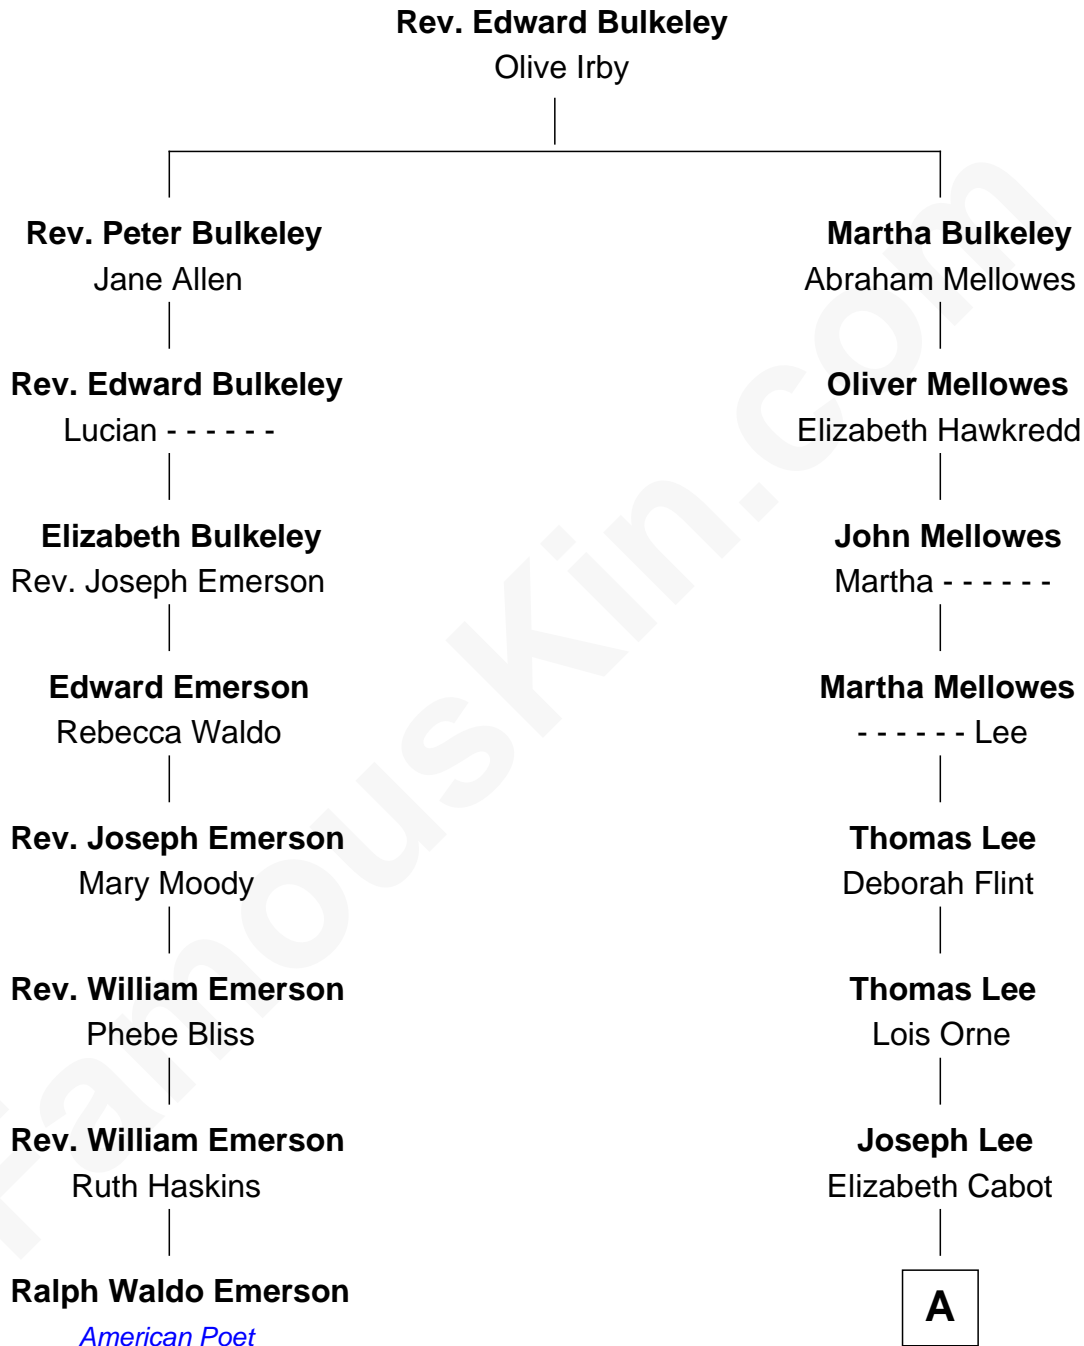

FamousKin.com
Relationship Chart of
Ralph Waldo Emerson
American Poet

7th cousin 4 times removed of
Leverett Saltonstall
55th Governor of Massachusetts

A

Nathaniel Cabot Lee

Mary Ann Cabot

John Clarke Lee

Harriet Paine Rose

Rose Smith Lee

Leverett Saltonstall

Richard Middlecott Saltonstall

Eleanor Brooks

Leverett Saltonstall

55th Governor of Massachusetts