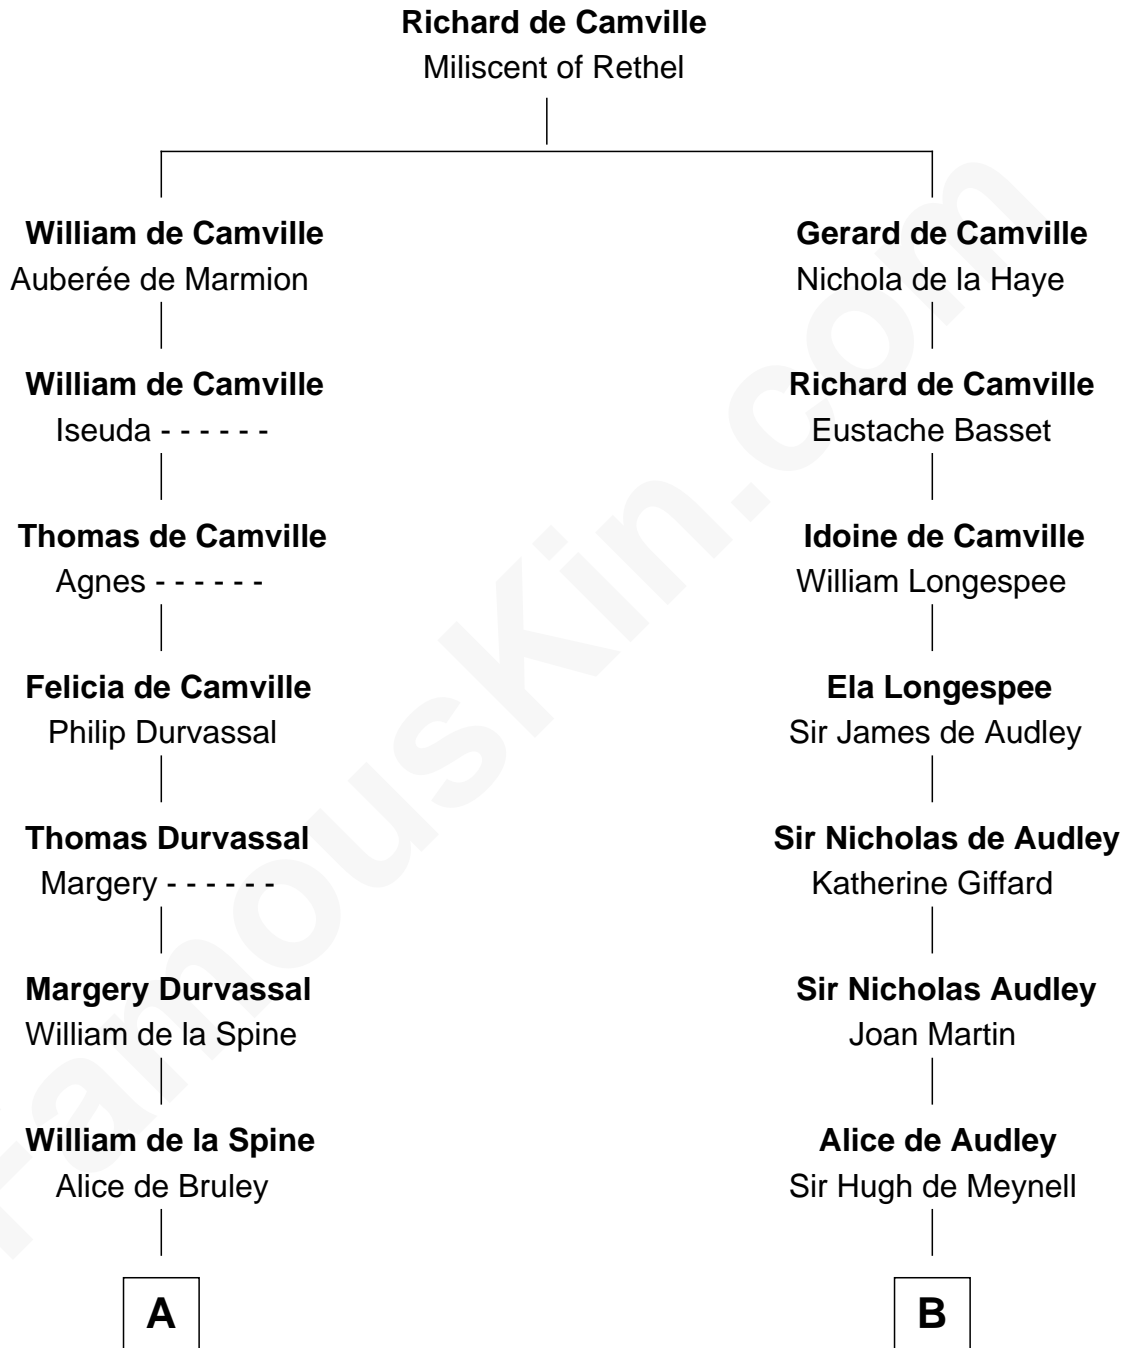

FamousKin.com

Relationship Chart of

Ralph Waldo Emerson

American Poet

21st cousin of

Charles Carroll

Signer of the Declaration of Independence

C