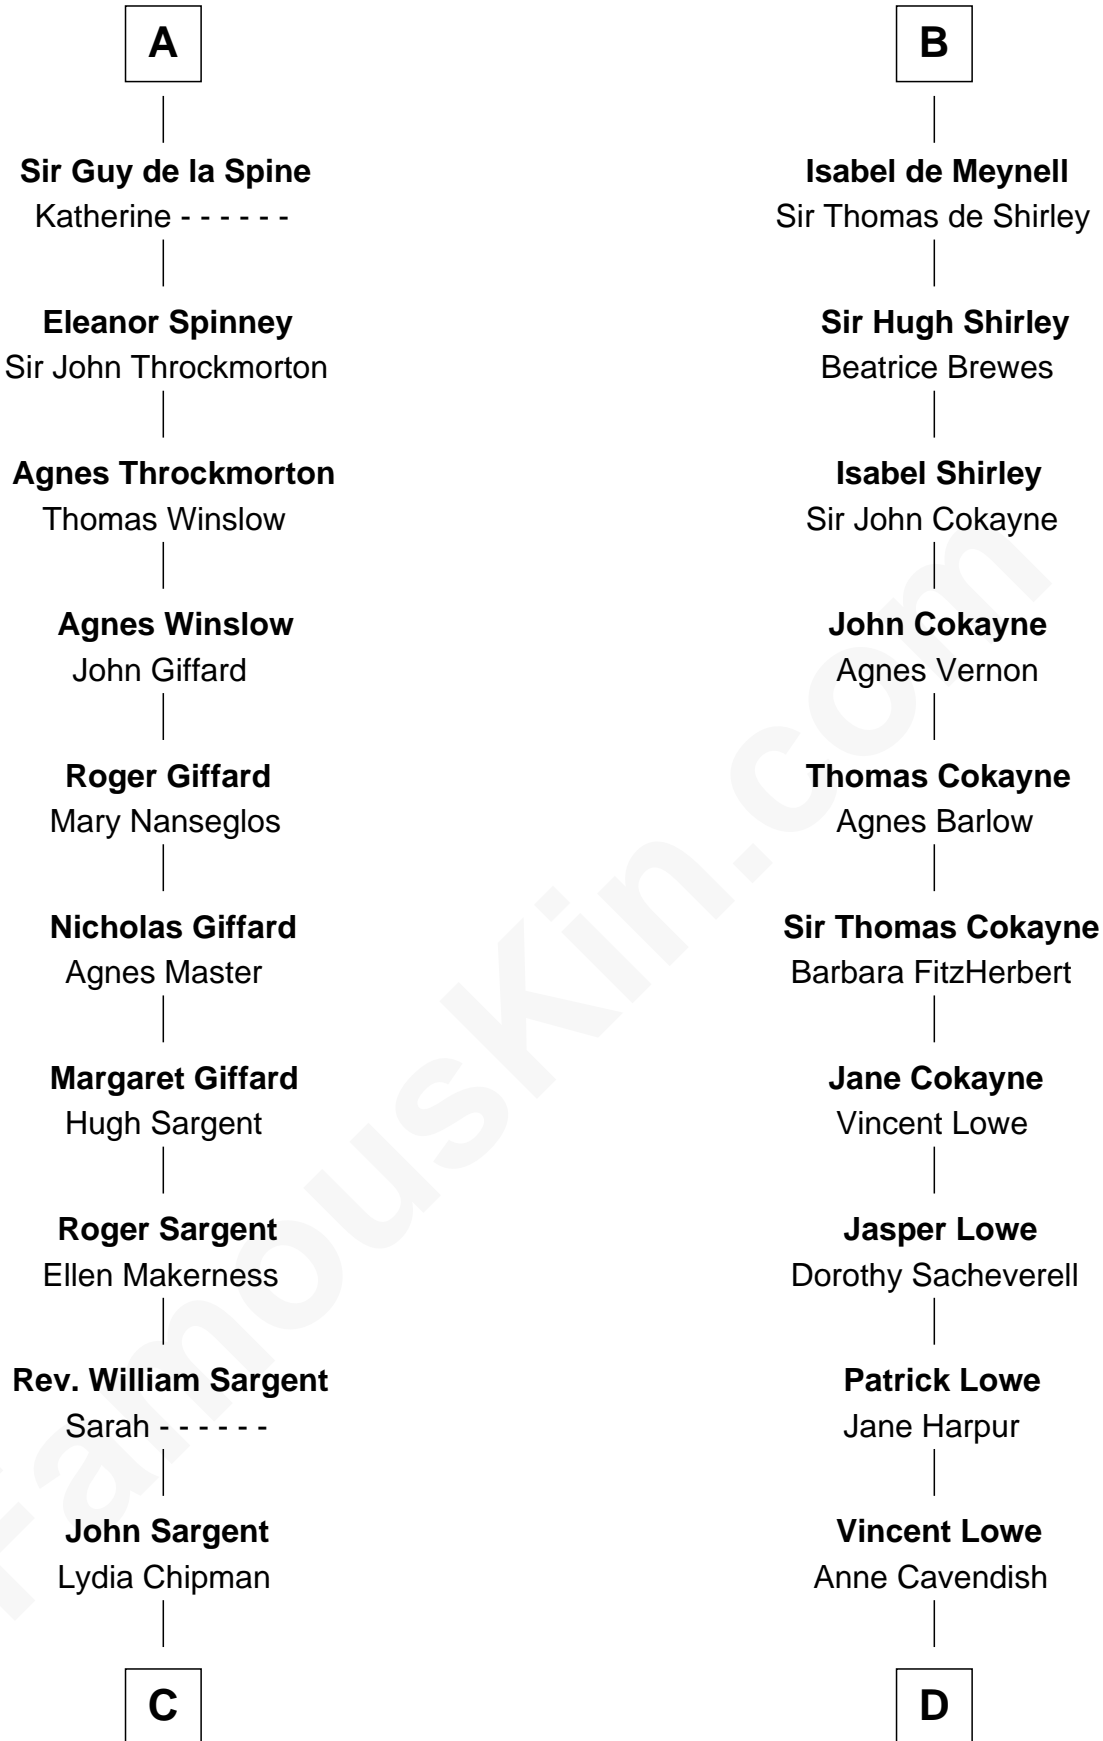

FamousKin.com

Relationship Chart of

Ralph Waldo Emerson

American Poet

21st cousin of

Charles Carroll

Signer of the Declaration of Independence

C