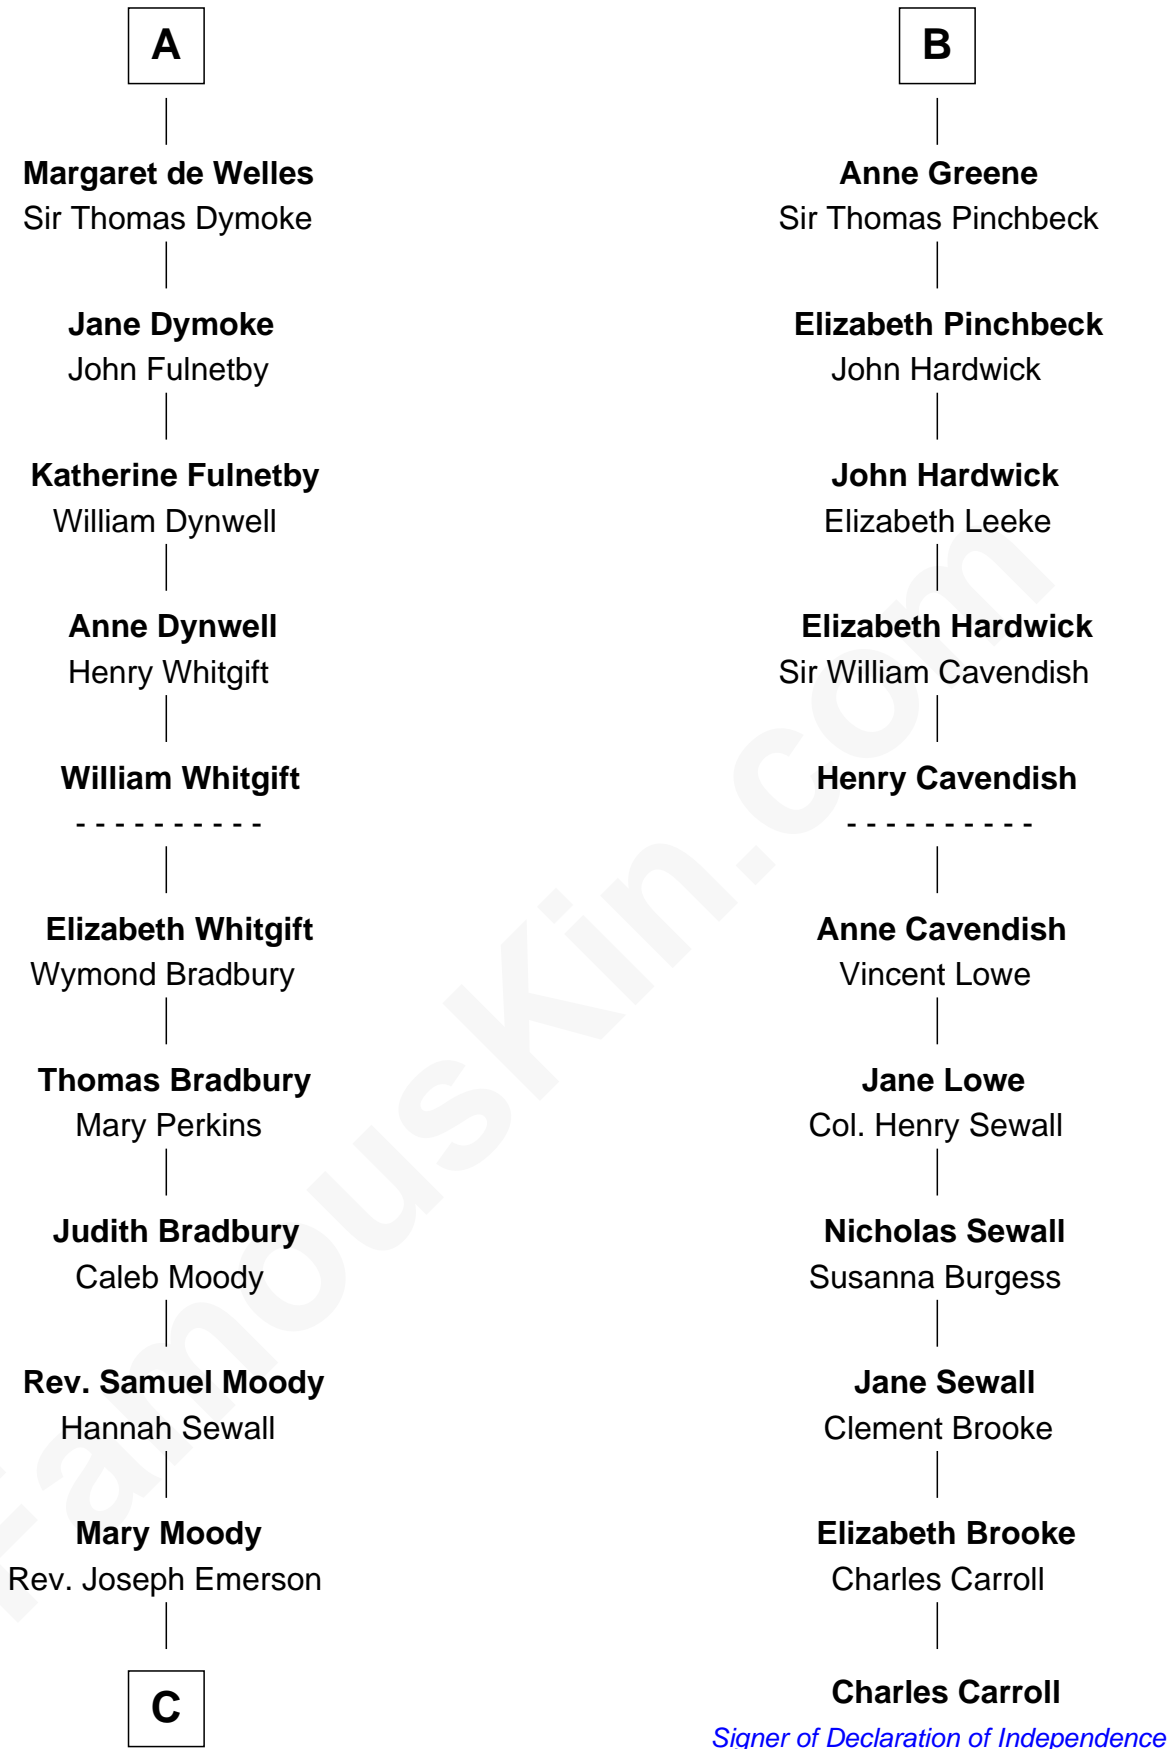

FamousKin.com
Relationship Chart of
Ralph Waldo Emerson
American Poet

17th cousin 2 times removed of

Charles Carroll
Signer of the Declaration of Independence

C

Rev. William Emerson

Phebe Bliss

Rev. William Emerson