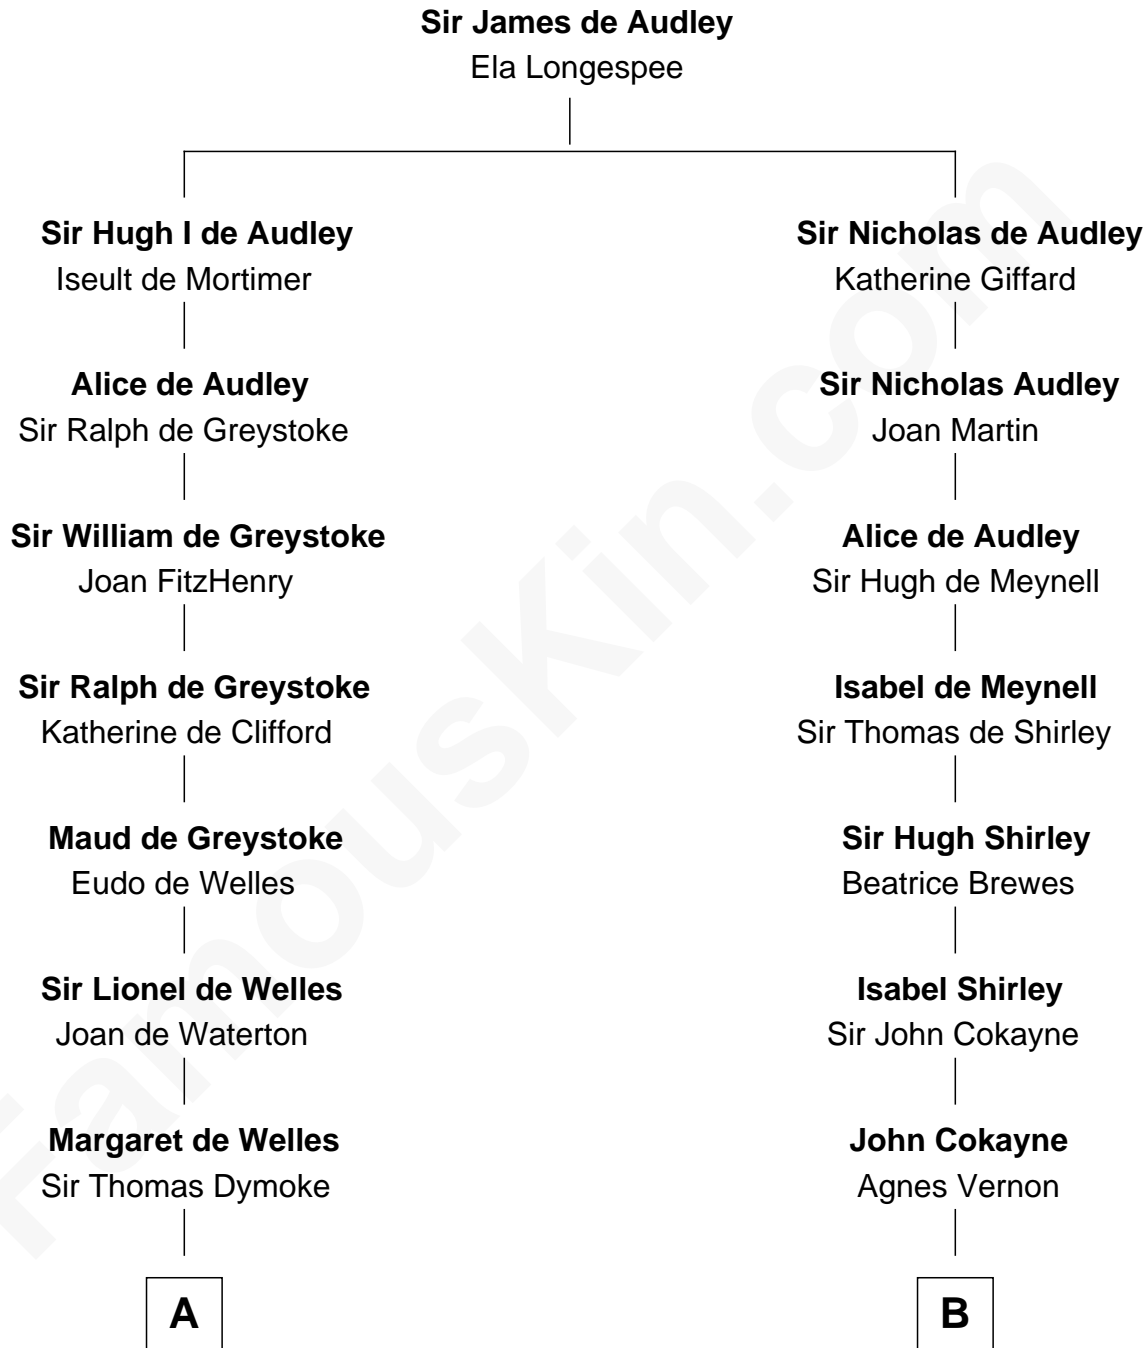

FamousKin.com

Relationship Chart of

Ralph Waldo Emerson

American Poet

17th cousin 1 time removed of

Charles Carroll

Signer of the Declaration of Independence

C