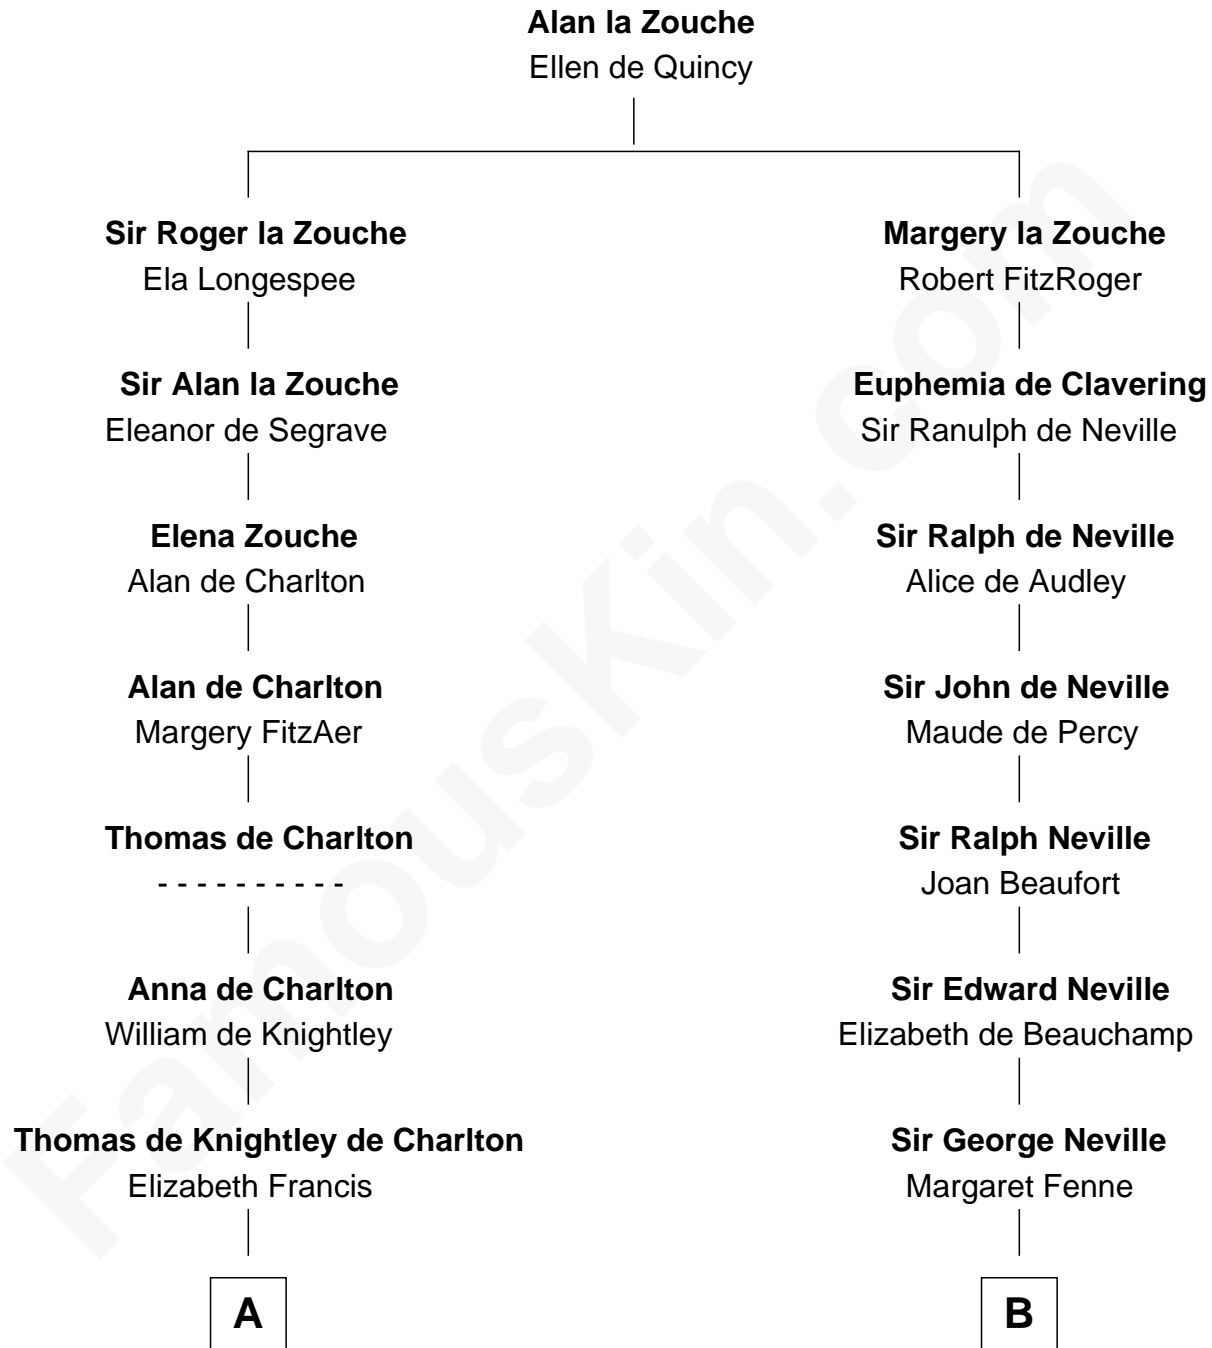

FamousKin.com

Relationship Chart of Ralph Waldo Emerson

American Poet

15th cousin 4 times removed of

John Carroll

Founder of Georgetown University

C

Rev. William Emerson