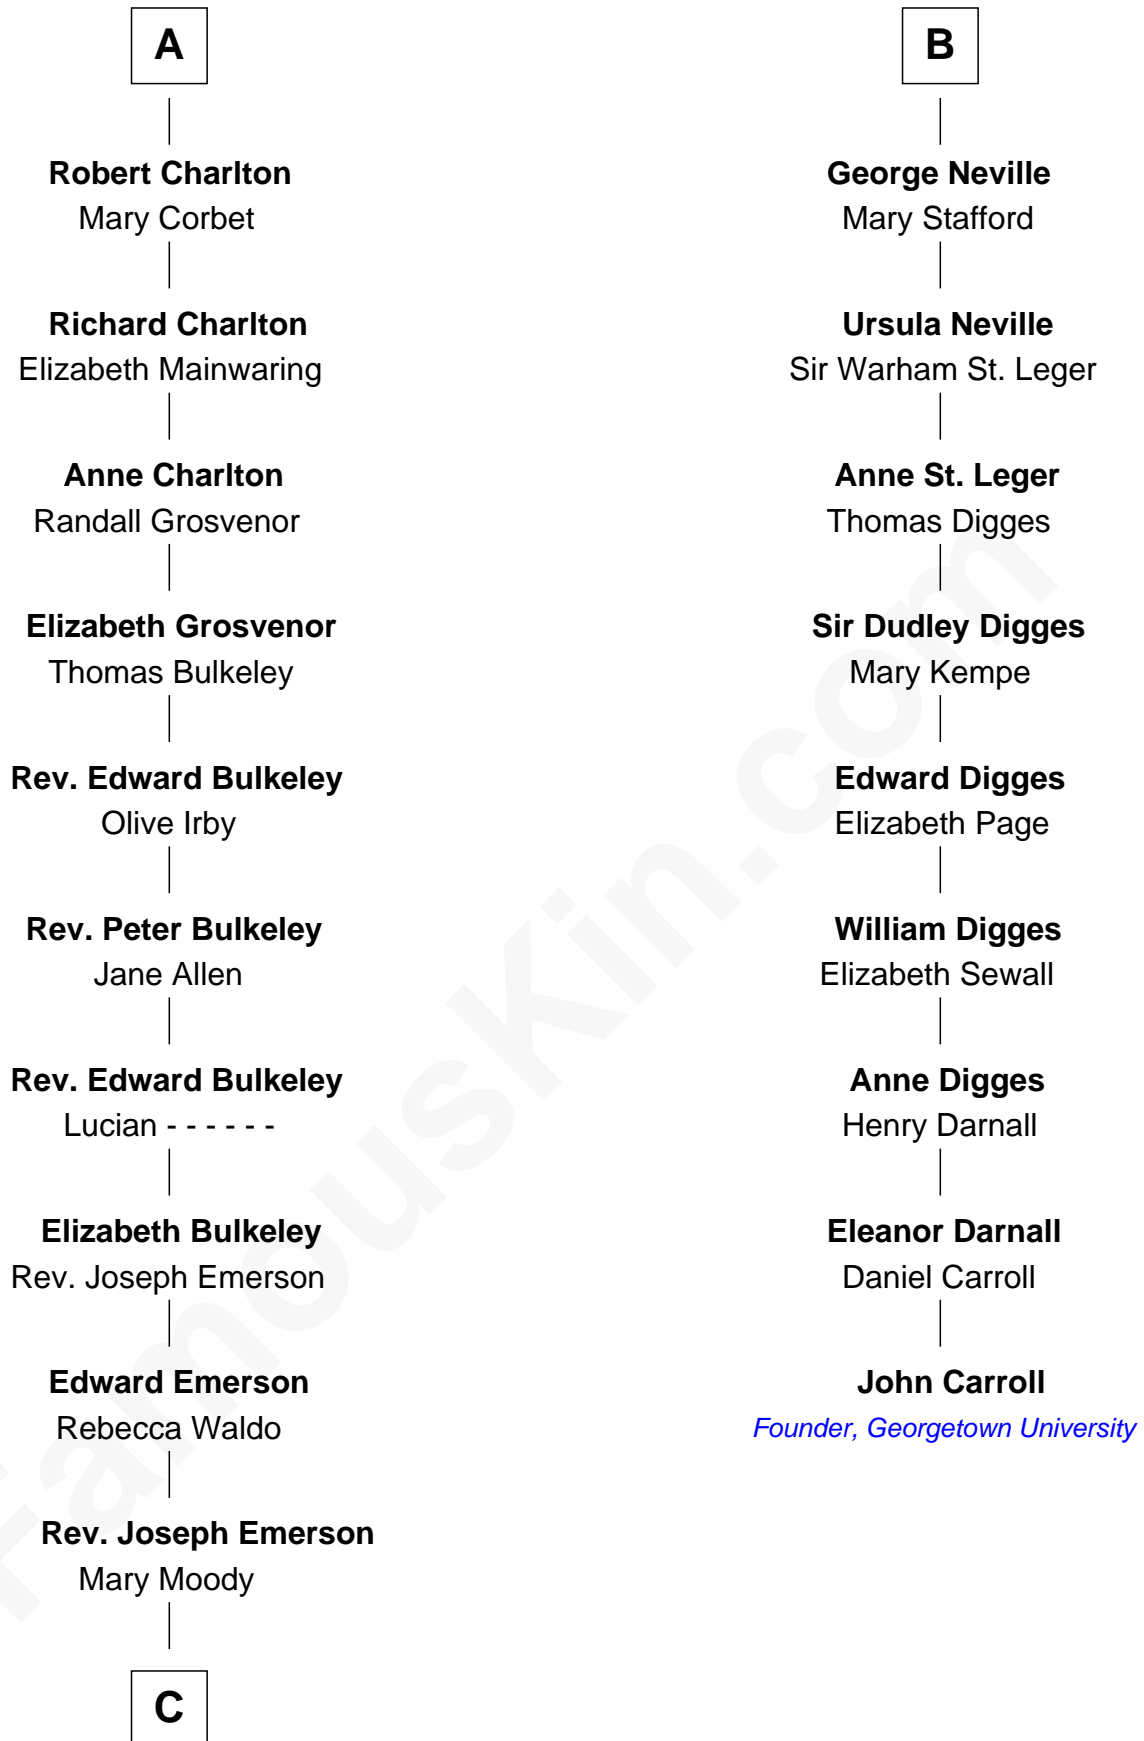

FamousKin.com

Relationship Chart of Ralph Waldo Emerson

American Poet

15th cousin 4 times removed of

John Carroll

Founder of Georgetown University

C

Rev. William Emerson