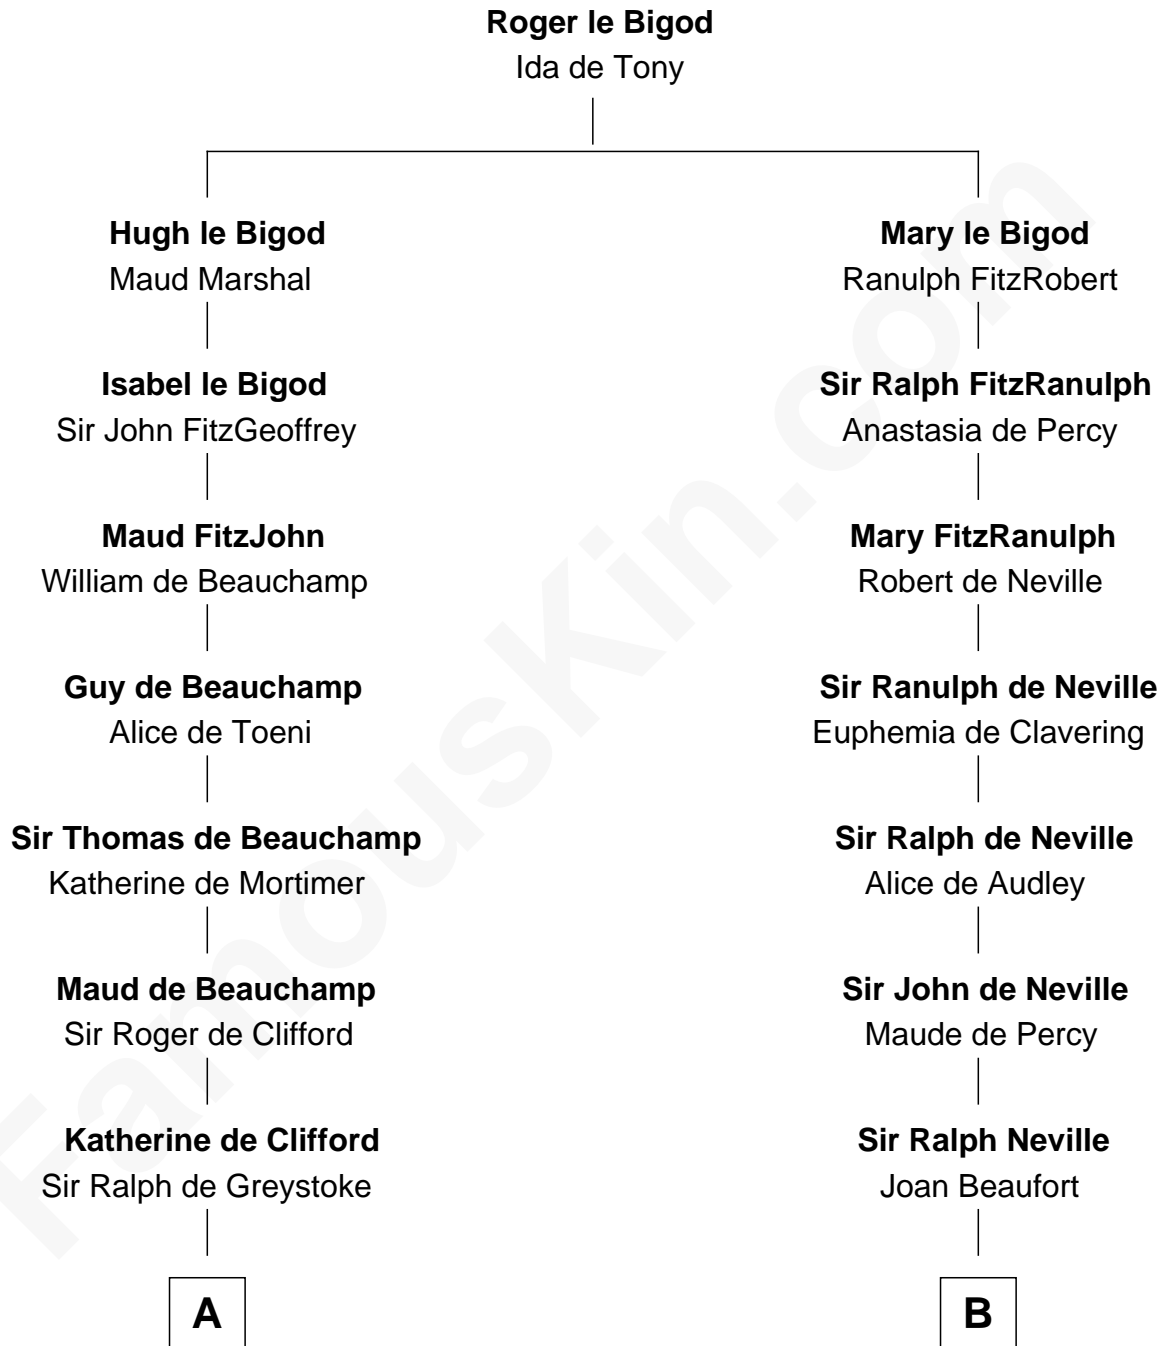

FamousKin.com

Relationship Chart of

Ralph Waldo Emerson

American Poet

17th cousin 4 times removed of

John Carroll

Founder of Georgetown University

C

Rev. Samuel Moody

Hannah Sewall

Mary Moody

Rev. Joseph Emerson

Rev. William Emerson

Phebe Bliss

Rev. William Emerson

Ruth Haskins