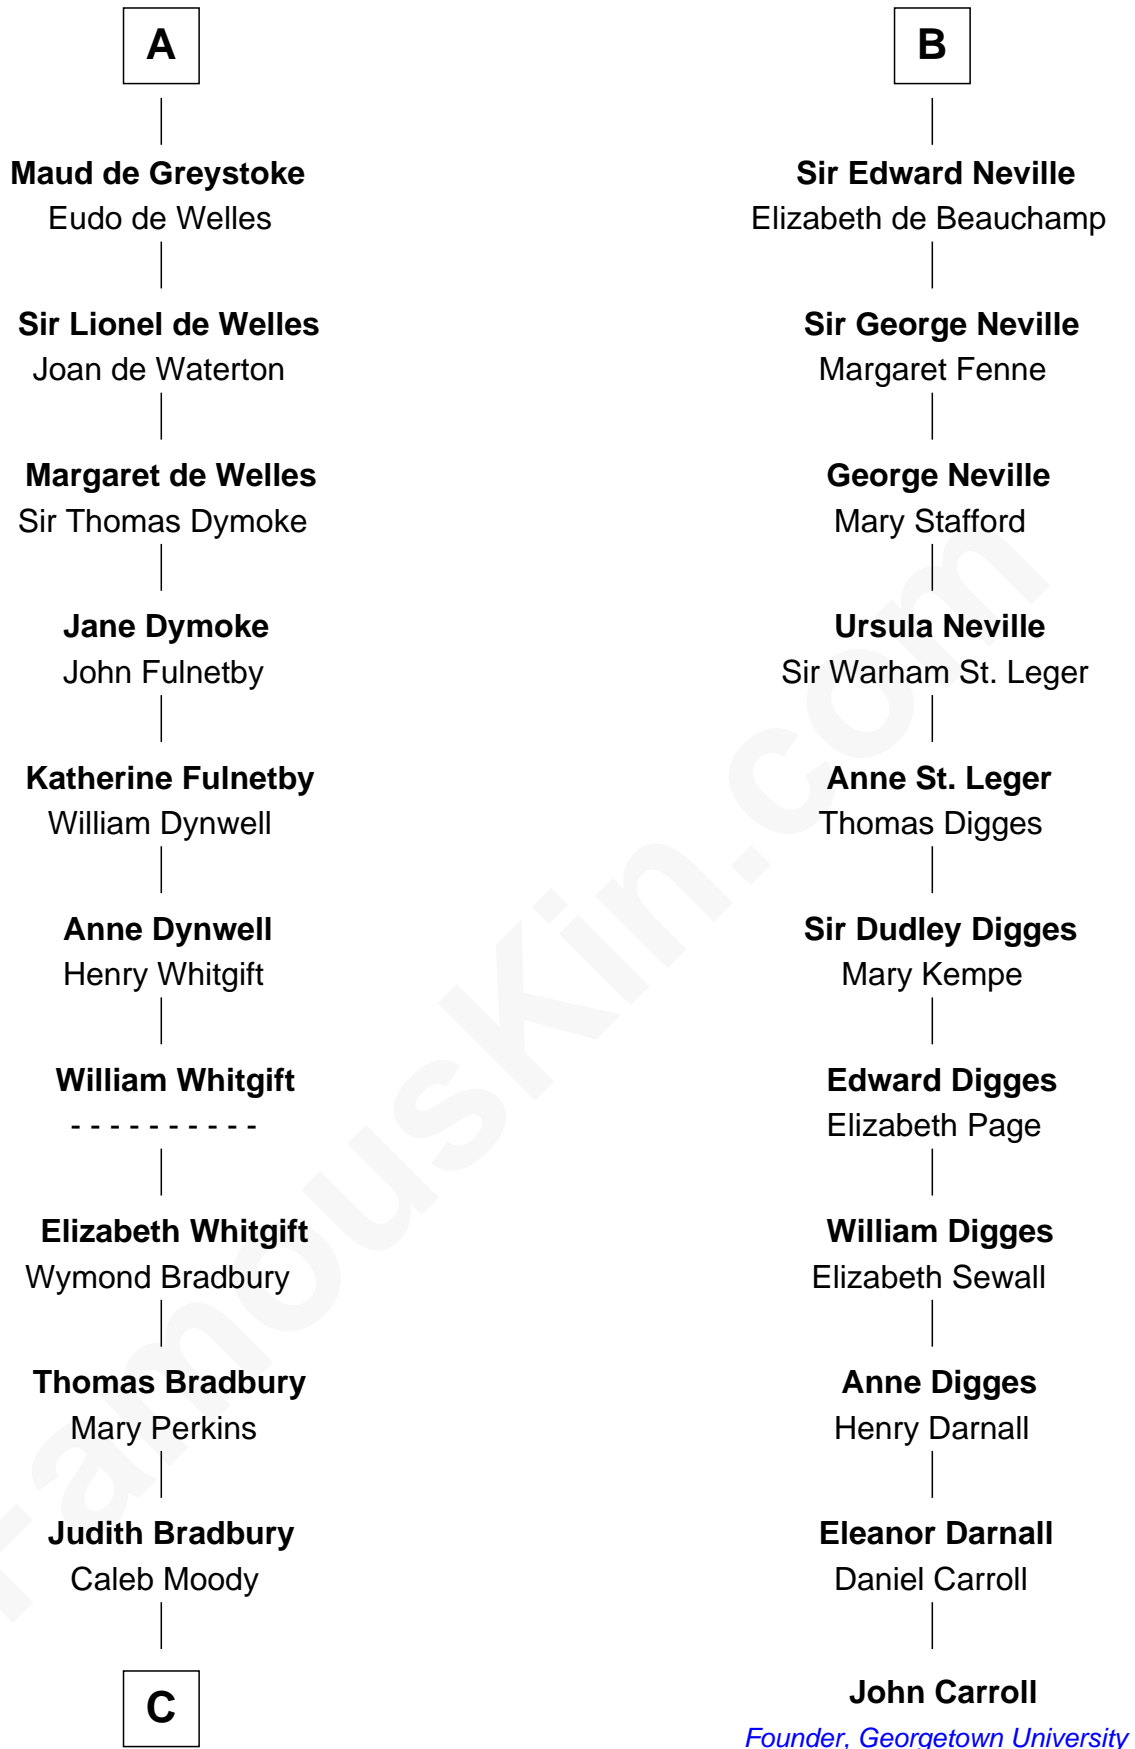

FamousKin.com

Relationship Chart of

Ralph Waldo Emerson

American Poet

17th cousin 4 times removed of

John Carroll

Founder of Georgetown University

C

Rev. Samuel Moody

Hannah Sewall

Mary Moody

Rev. Joseph Emerson

Rev. William Emerson

Phebe Bliss

Rev. William Emerson

Ruth Haskins