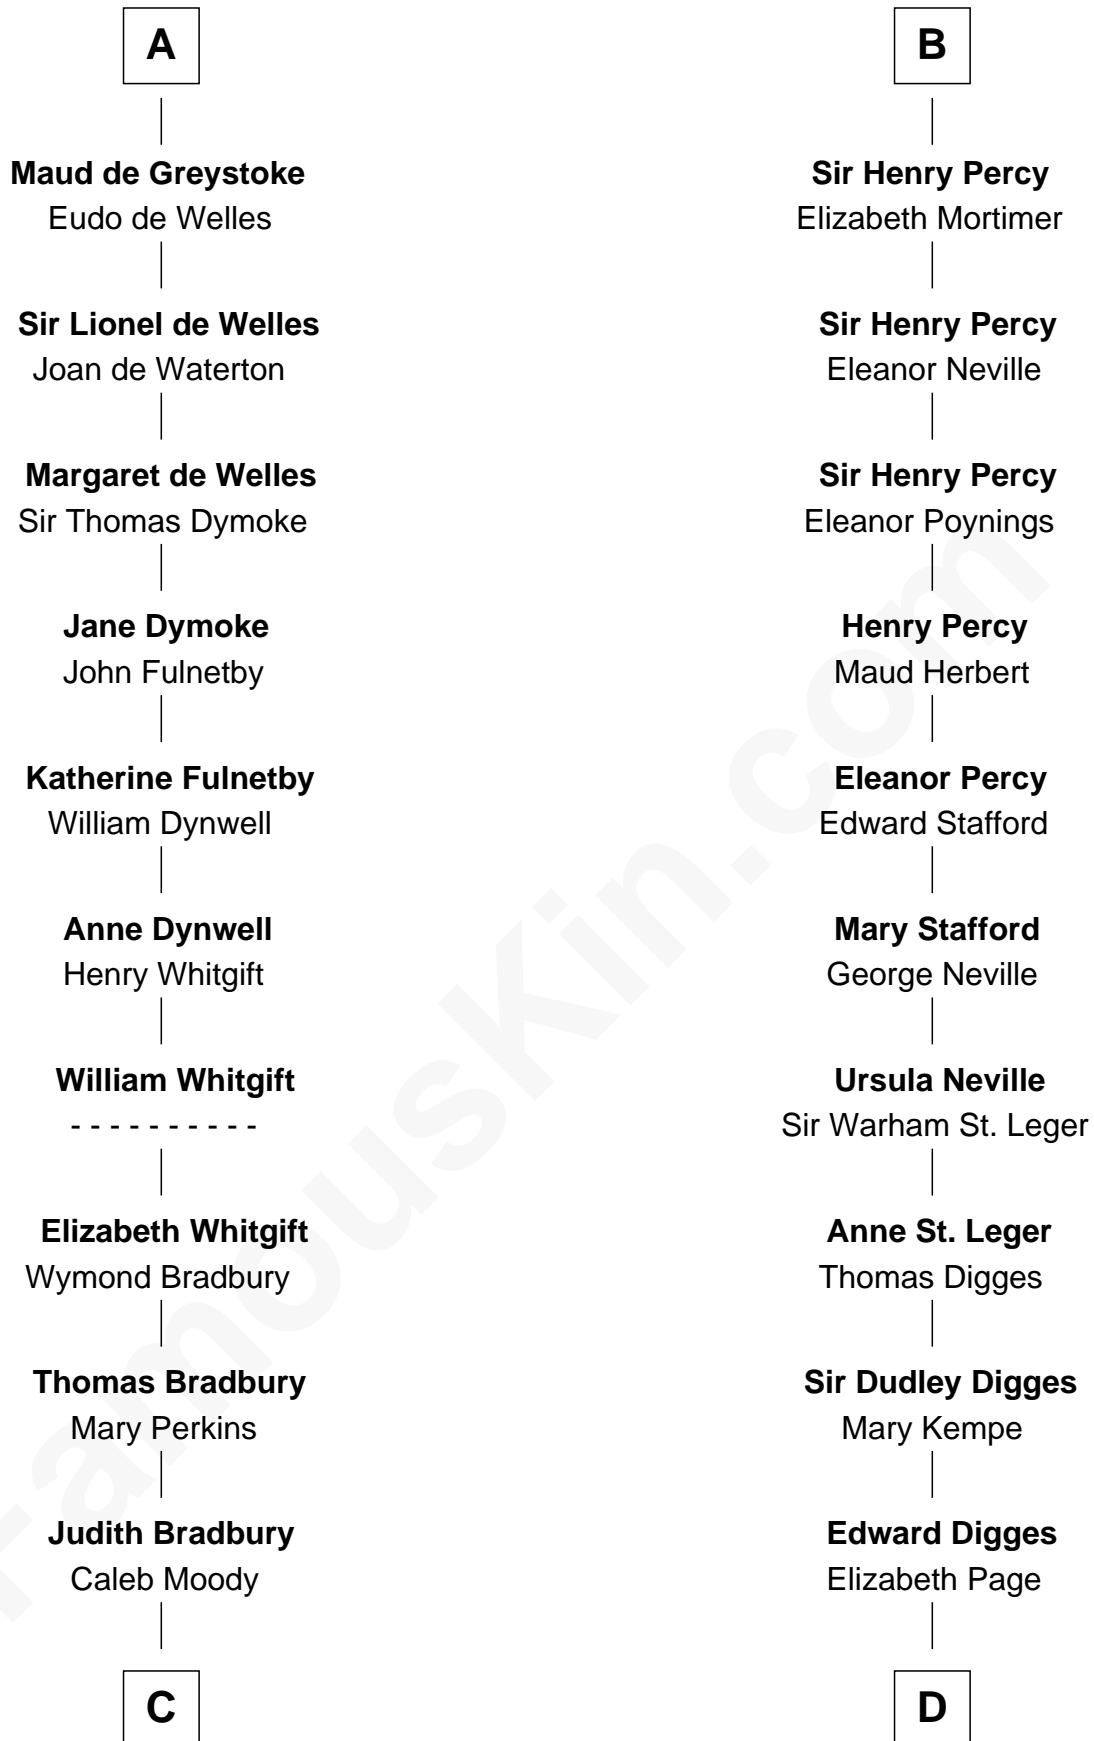

**FamousKin.com**  
**Relationship Chart of**  
**Ralph Waldo Emerson**  
*American Poet*

20th cousin 1 time removed of

**John Carroll**  
*Founder of Georgetown University*

**C**

**Rev. Samuel Moody**

Hannah Sewall

**Mary Moody**

Rev. Joseph Emerson

**Rev. William Emerson**

Phebe Bliss

**Rev. William Emerson**

Ruth Haskins

**Ralph Waldo Emerson**

*American Poet*

**D**

**William Digges**

Elizabeth Sewall

**Anne Digges**

Henry Darnall

**Eleanor Darnall**

Daniel Carroll

**John Carroll**