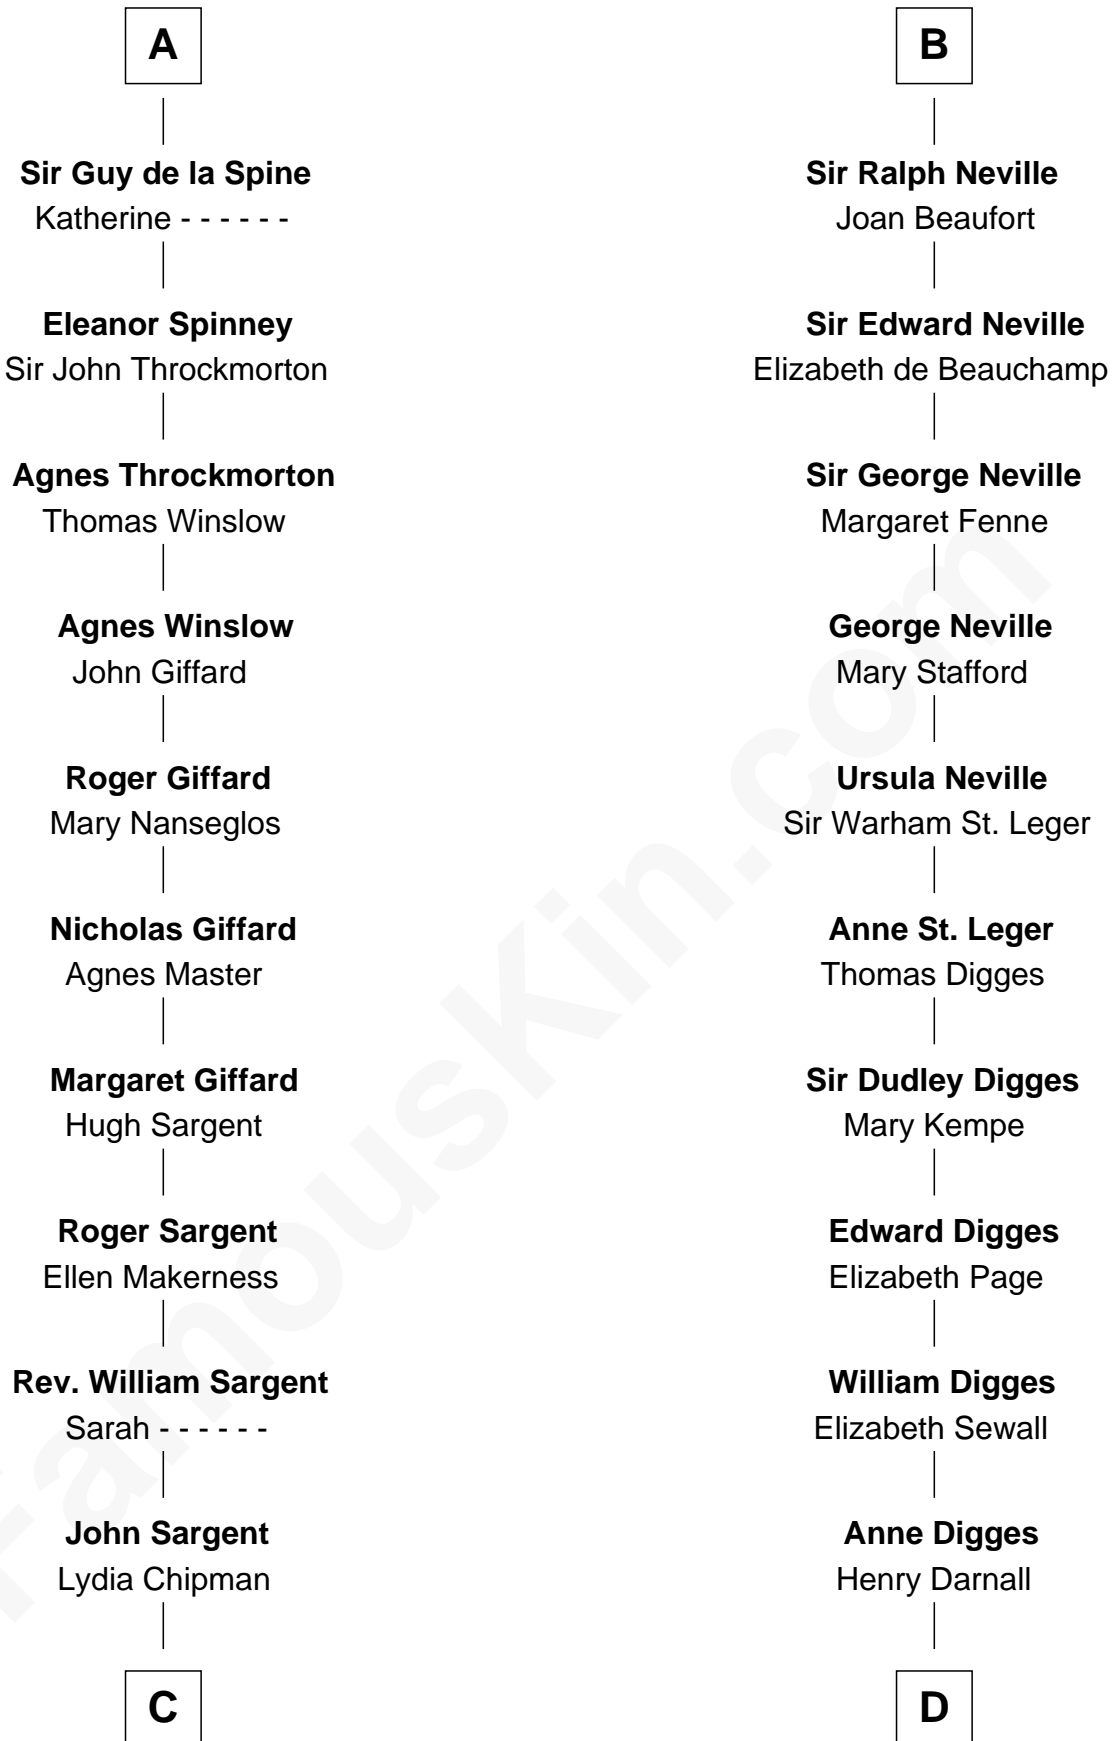

**FamousKin.com**  
**Relationship Chart of**  
**Ralph Waldo Emerson**  
*American Poet*

18th cousin 3 times removed of  
**John Carroll**  
*Founder of Georgetown University*

**C**

**Lydia Sargent**

Joseph Waite