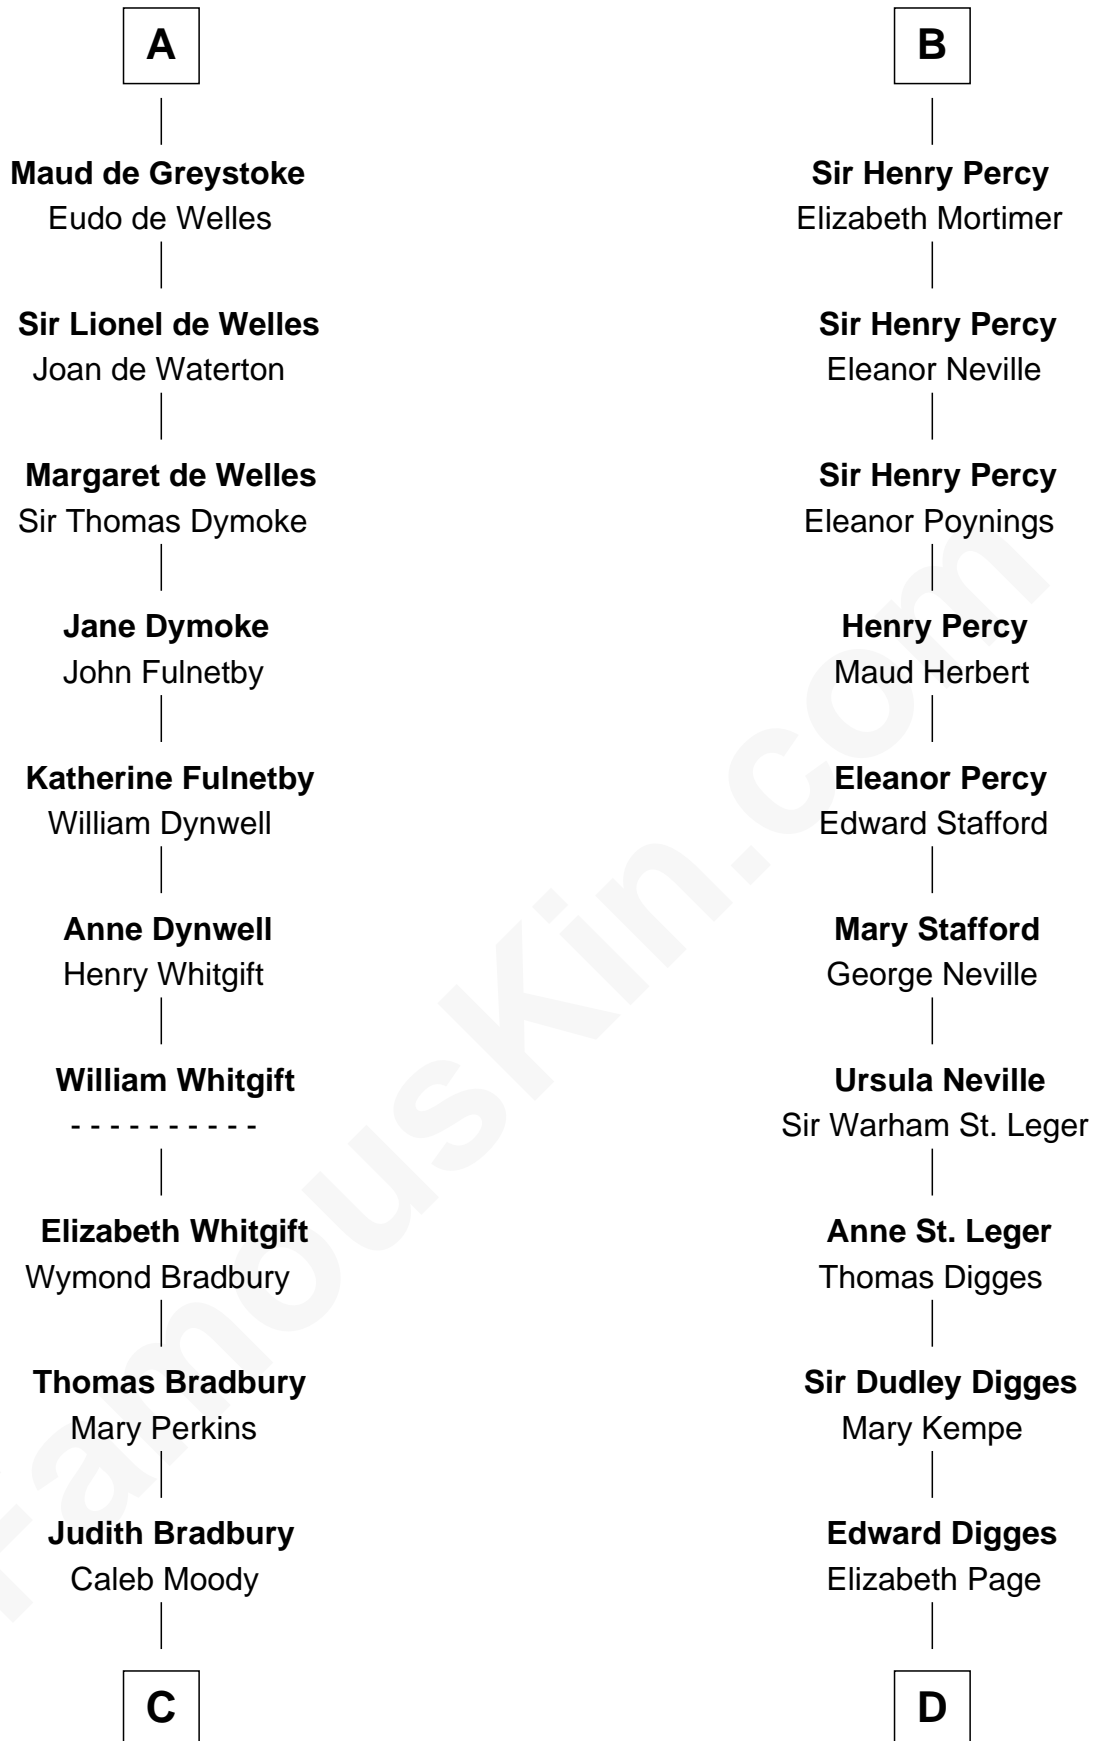

FamousKin.com
Relationship Chart of
Ralph Waldo Emerson
American Poet

20th cousin 1 time removed of

John Carroll
Founder of Georgetown University

C

Rev. Samuel Moody

Hannah Sewall

Mary Moody

Rev. Joseph Emerson

Elizabeth Sewall

Anne Digges

Henry Darnall

Eleanor Darnall

Daniel Carroll

John Carroll

Founder, Georgetown University