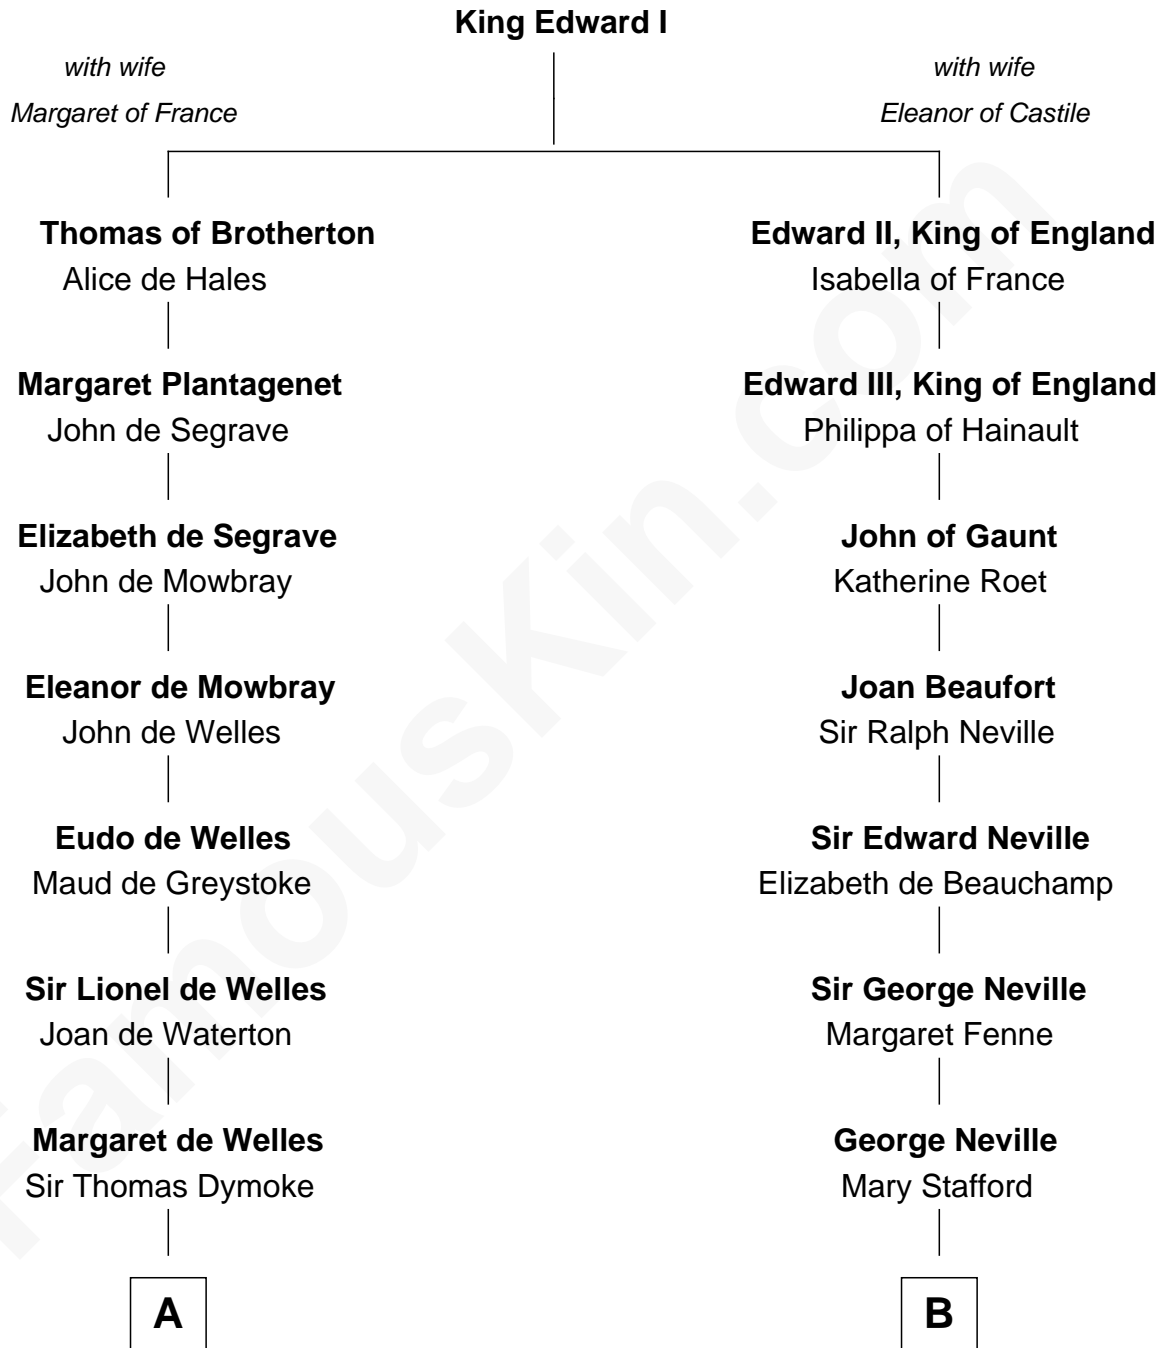

FamousKin.com

Relationship Chart of

Ralph Waldo Emerson

American Poet

14th cousin 4 times removed of

John Carroll
Founder of Georgetown University

C

Rev. William Emerson