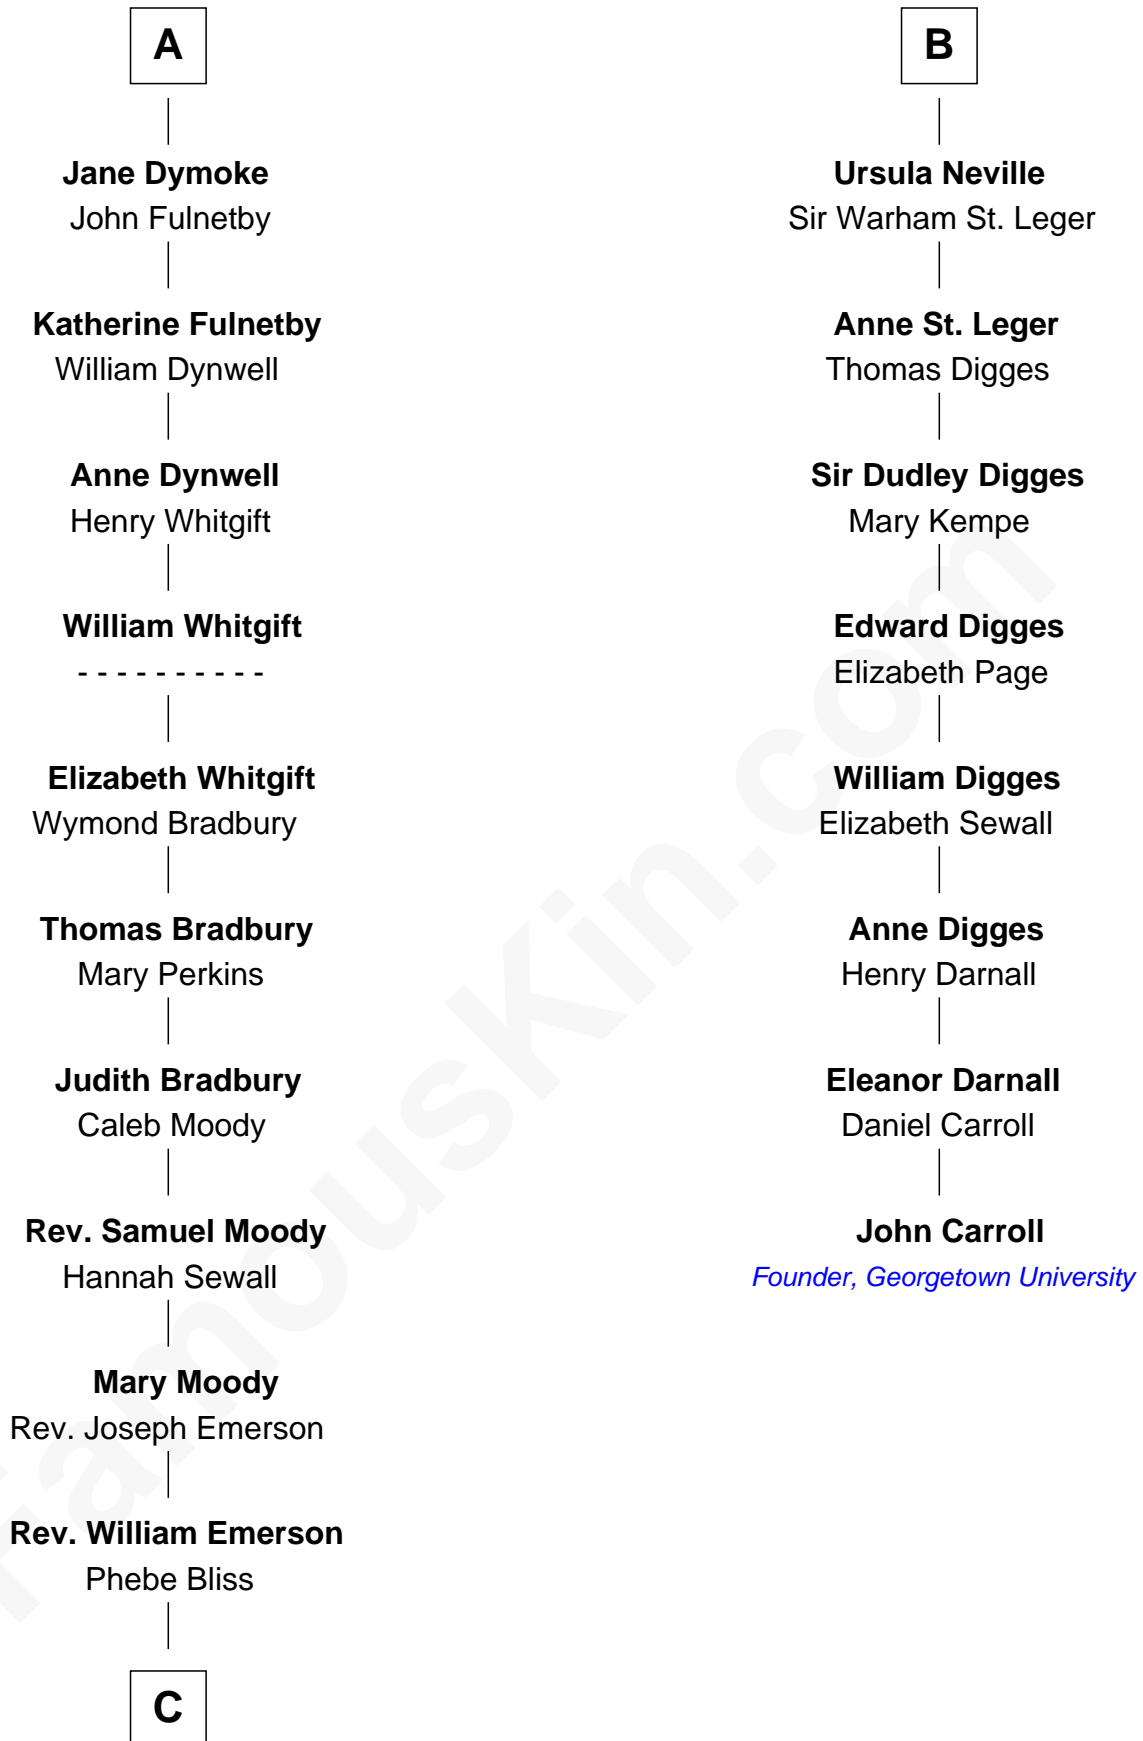

FamousKin.com

Relationship Chart of

Ralph Waldo Emerson

American Poet

14th cousin 4 times removed of

John Carroll
Founder of Georgetown University

C

Rev. William Emerson

Ruth Haskins

Ralph Waldo Emerson

American Poet

FamousKin.com