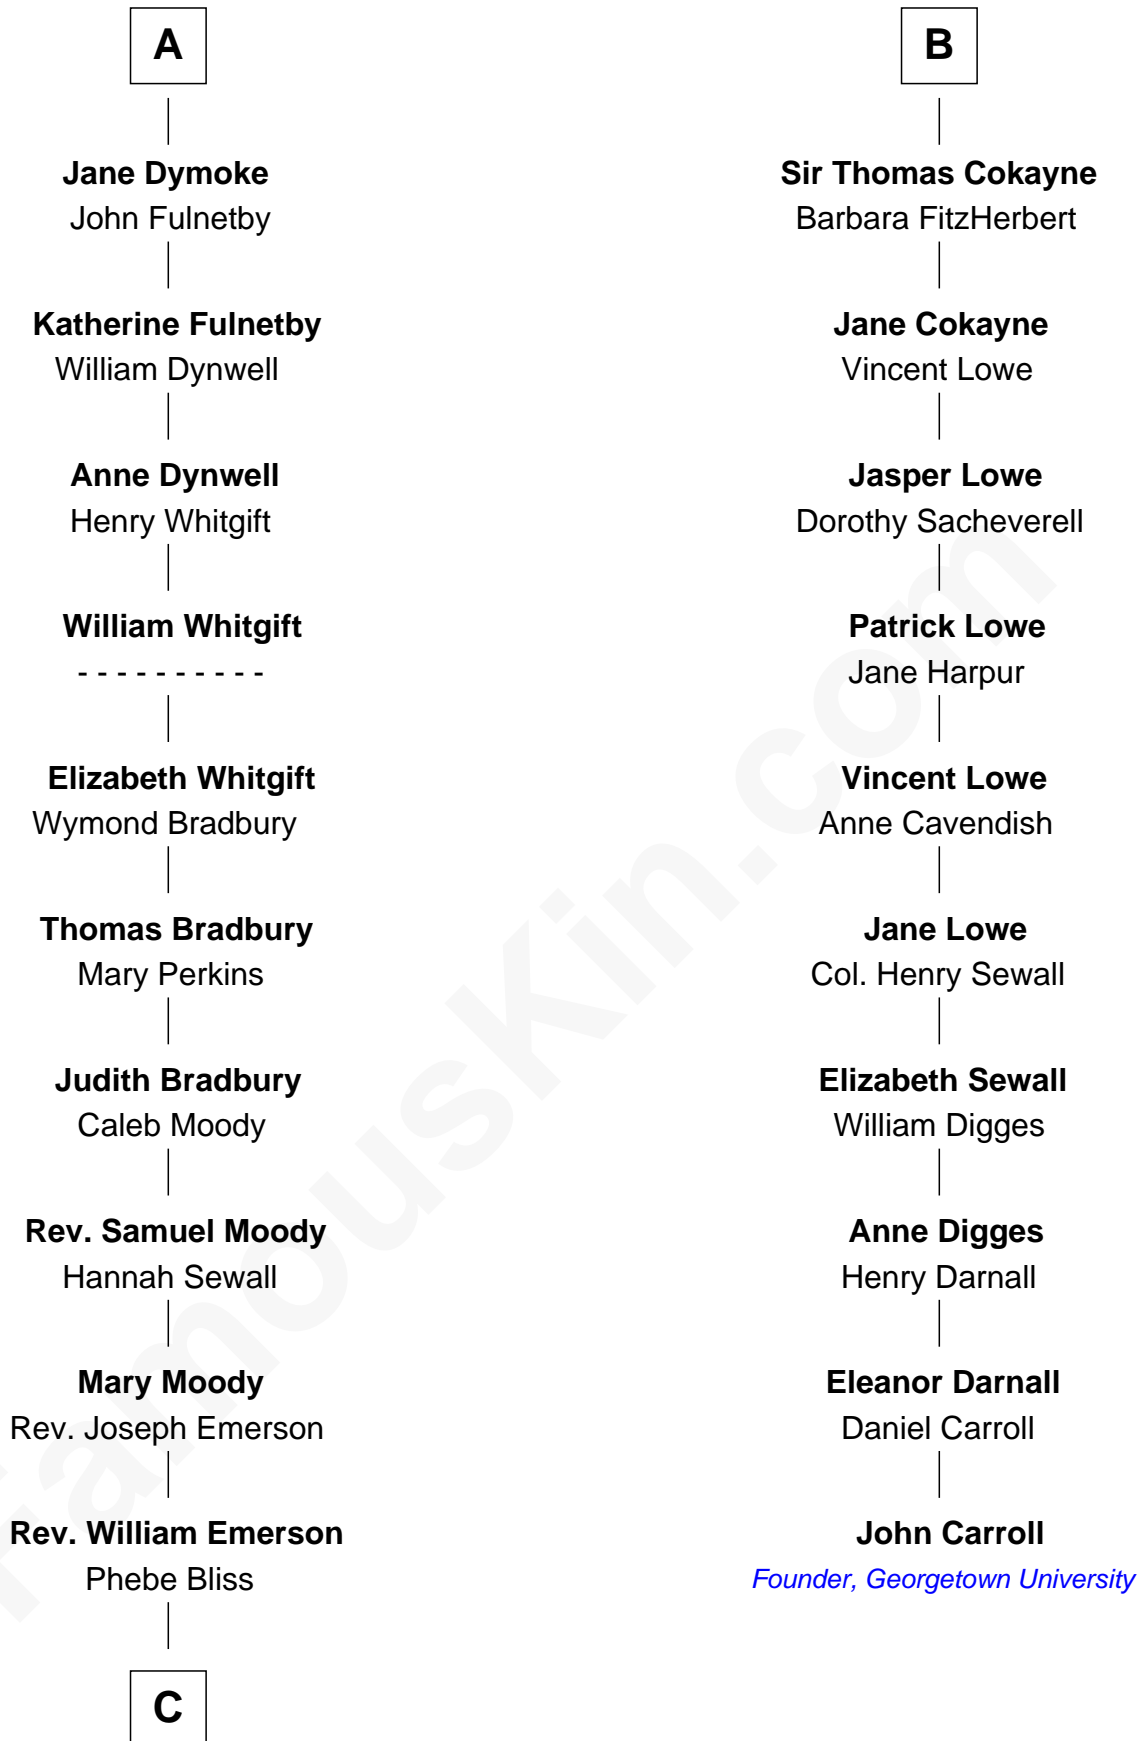

## Relationship Chart of

### Ralph Waldo Emerson

*American Poet*

16th cousin 2 times removed of

### John Carroll

*Founder of Georgetown University*

**Sir Robert de Ros**

Isabel de Aubeney

**C**

Rev. William Emerson

Ruth Haskins

Ralph Waldo Emerson

*American Poet*

FamousKin.com