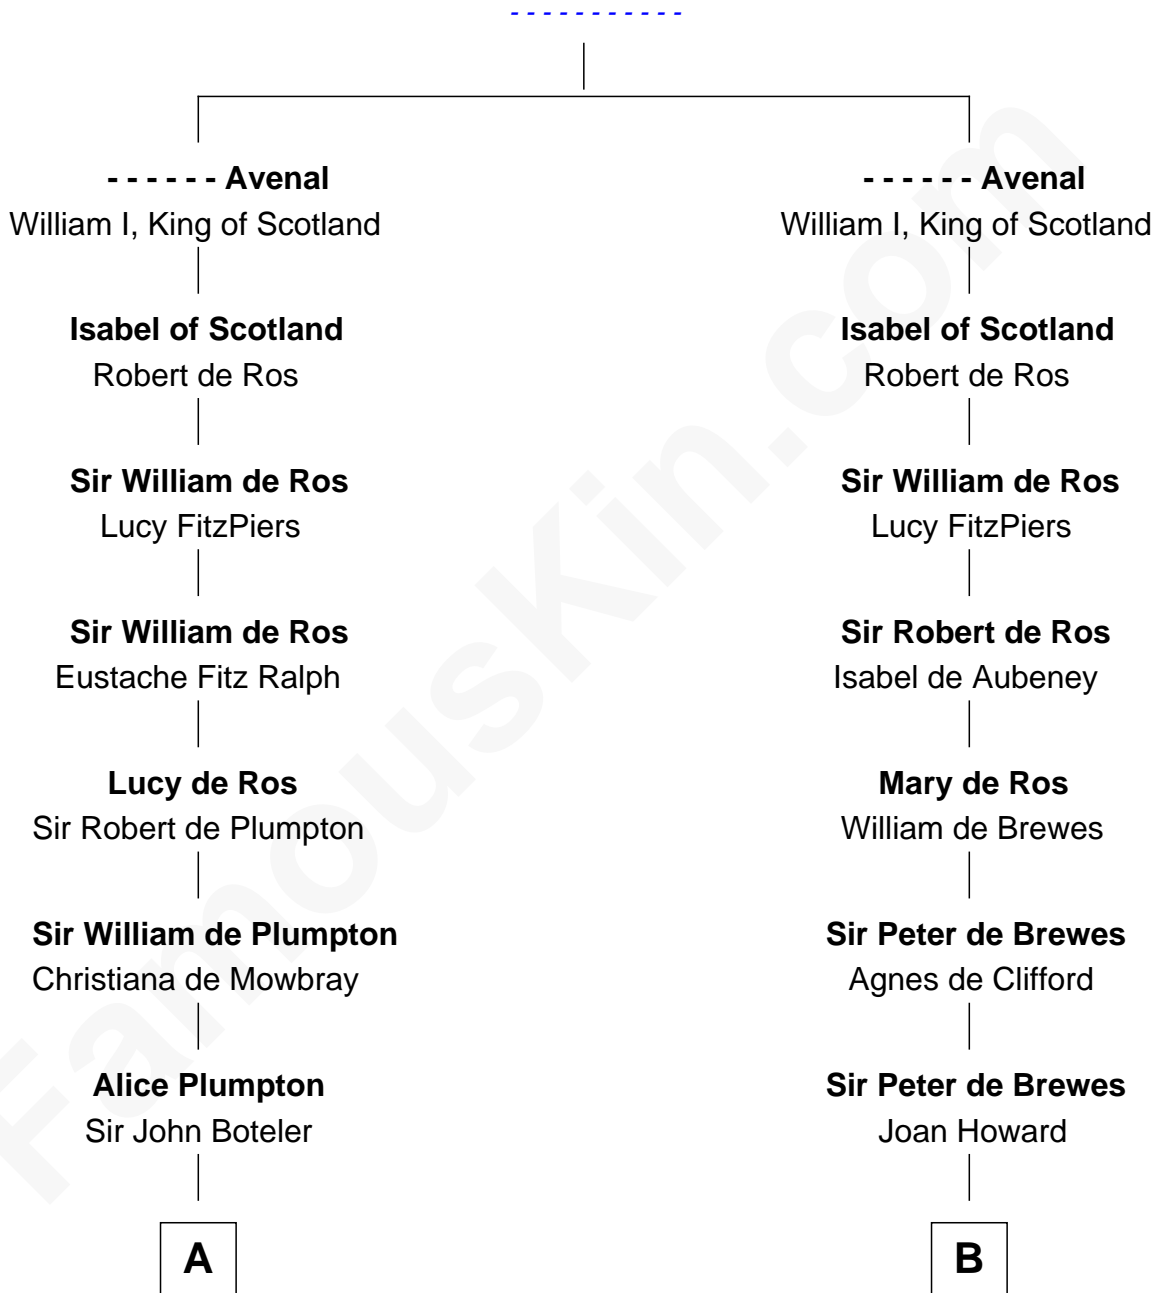

## Relationship Chart of Ralph Waldo Emerson

*American Poet*

20th cousin 1 time removed of

**John Carroll**

*Founder of Georgetown University*

Richard Avenal

**C**

**Edward Emerson**