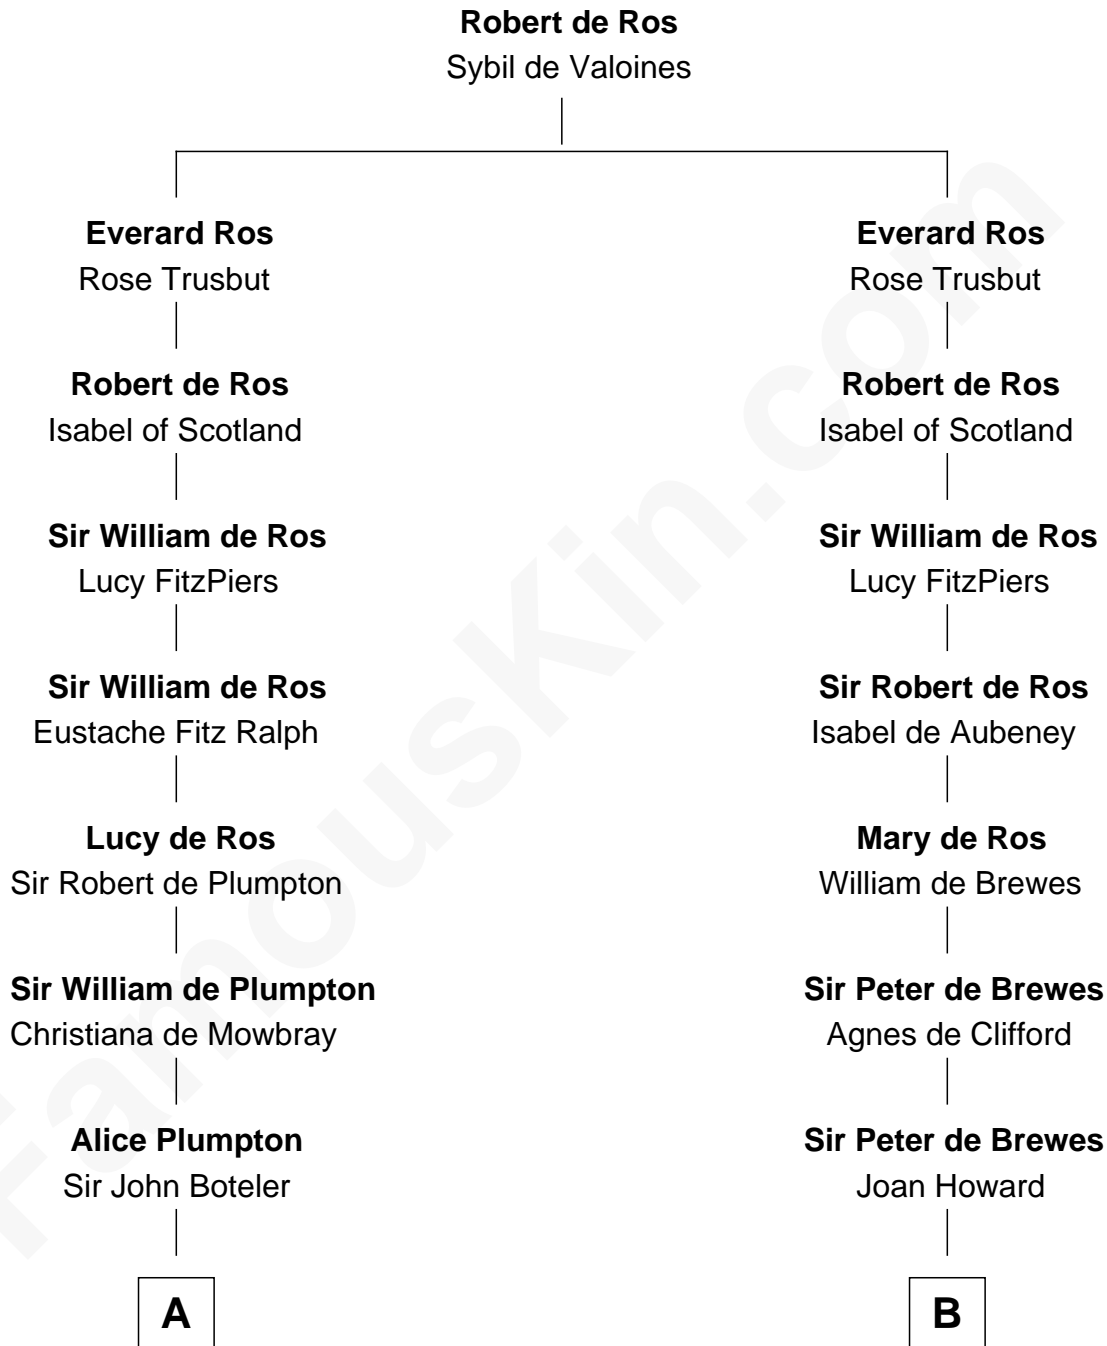

FamousKin.com

Relationship Chart of Ralph Waldo Emerson

American Poet

20th cousin 1 time removed of

John Carroll

Founder of Georgetown University

C

Edward Emerson