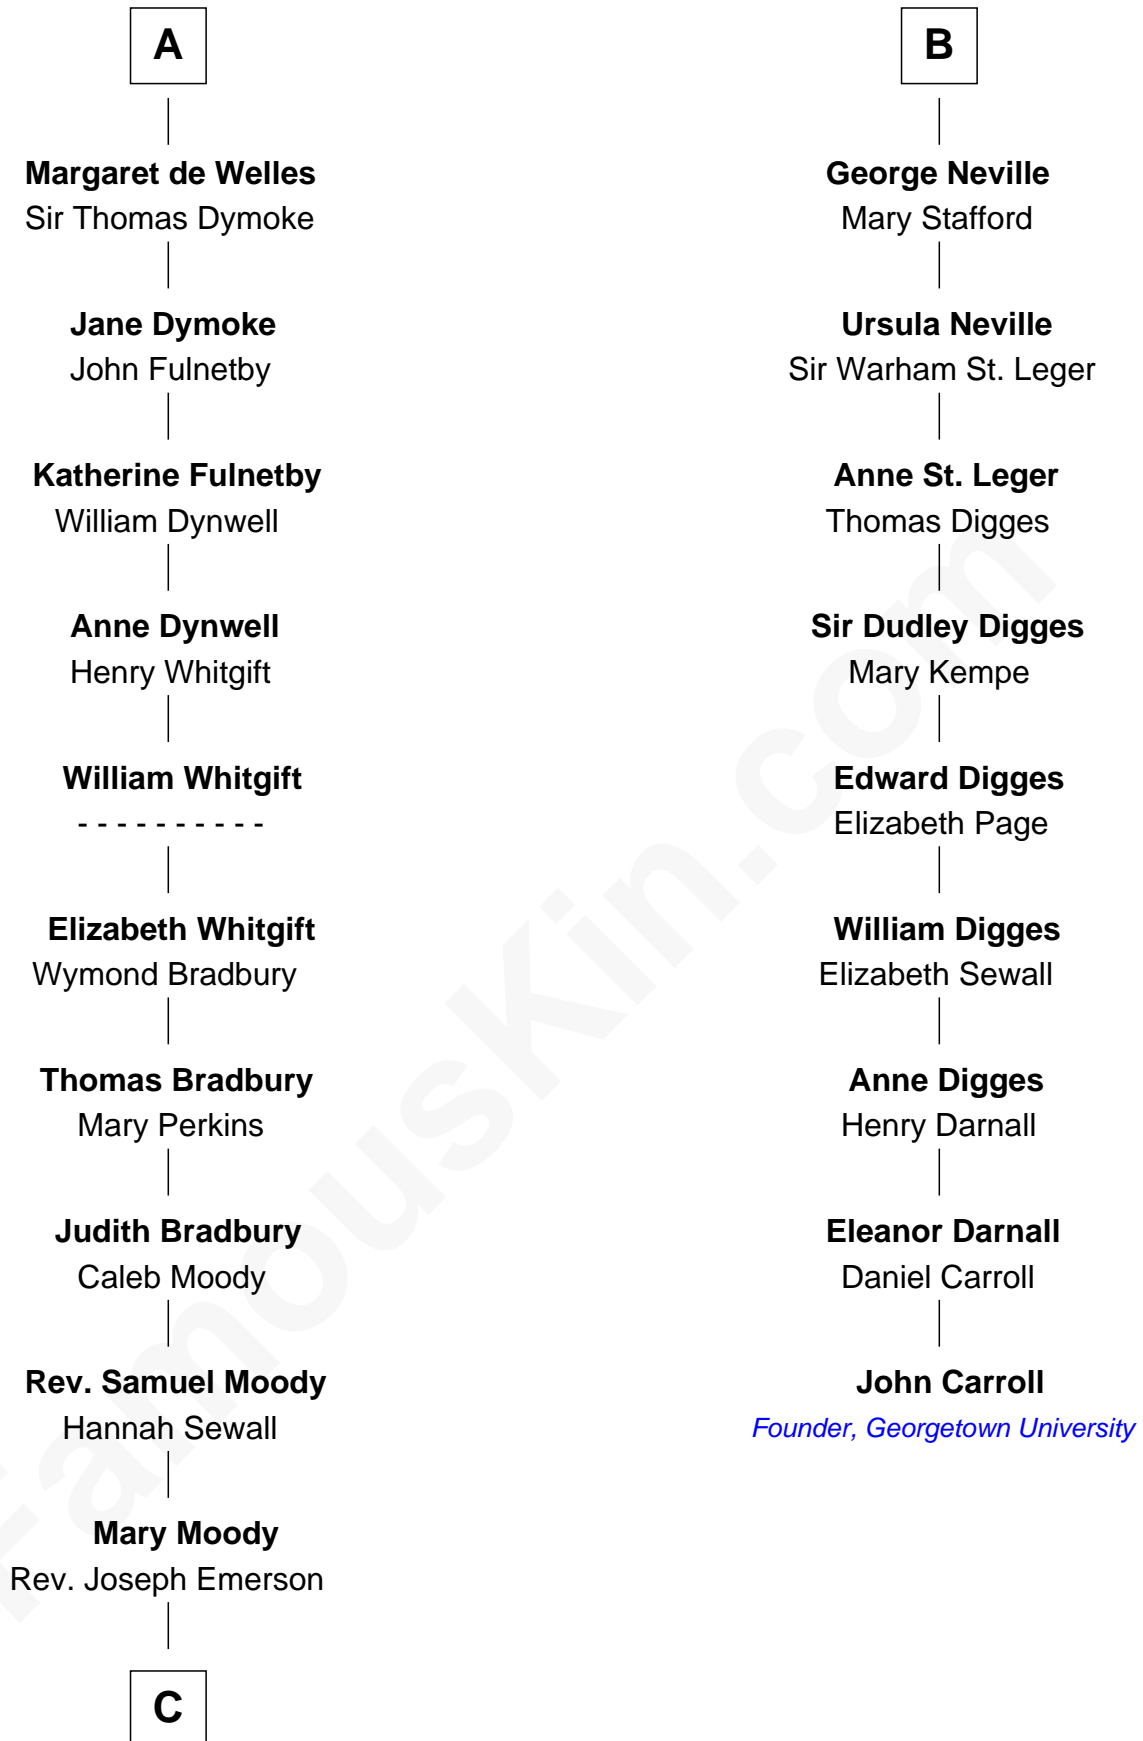

FamousKin.com
Relationship Chart of
Ralph Waldo Emerson
American Poet

15th cousin 4 times removed of
John Carroll
Founder of Georgetown University

C

Rev. William Emerson

Phebe Bliss

Rev. William Emerson

Ruth Haskins

Ralph Waldo Emerson

American Poet

FamousKin.com