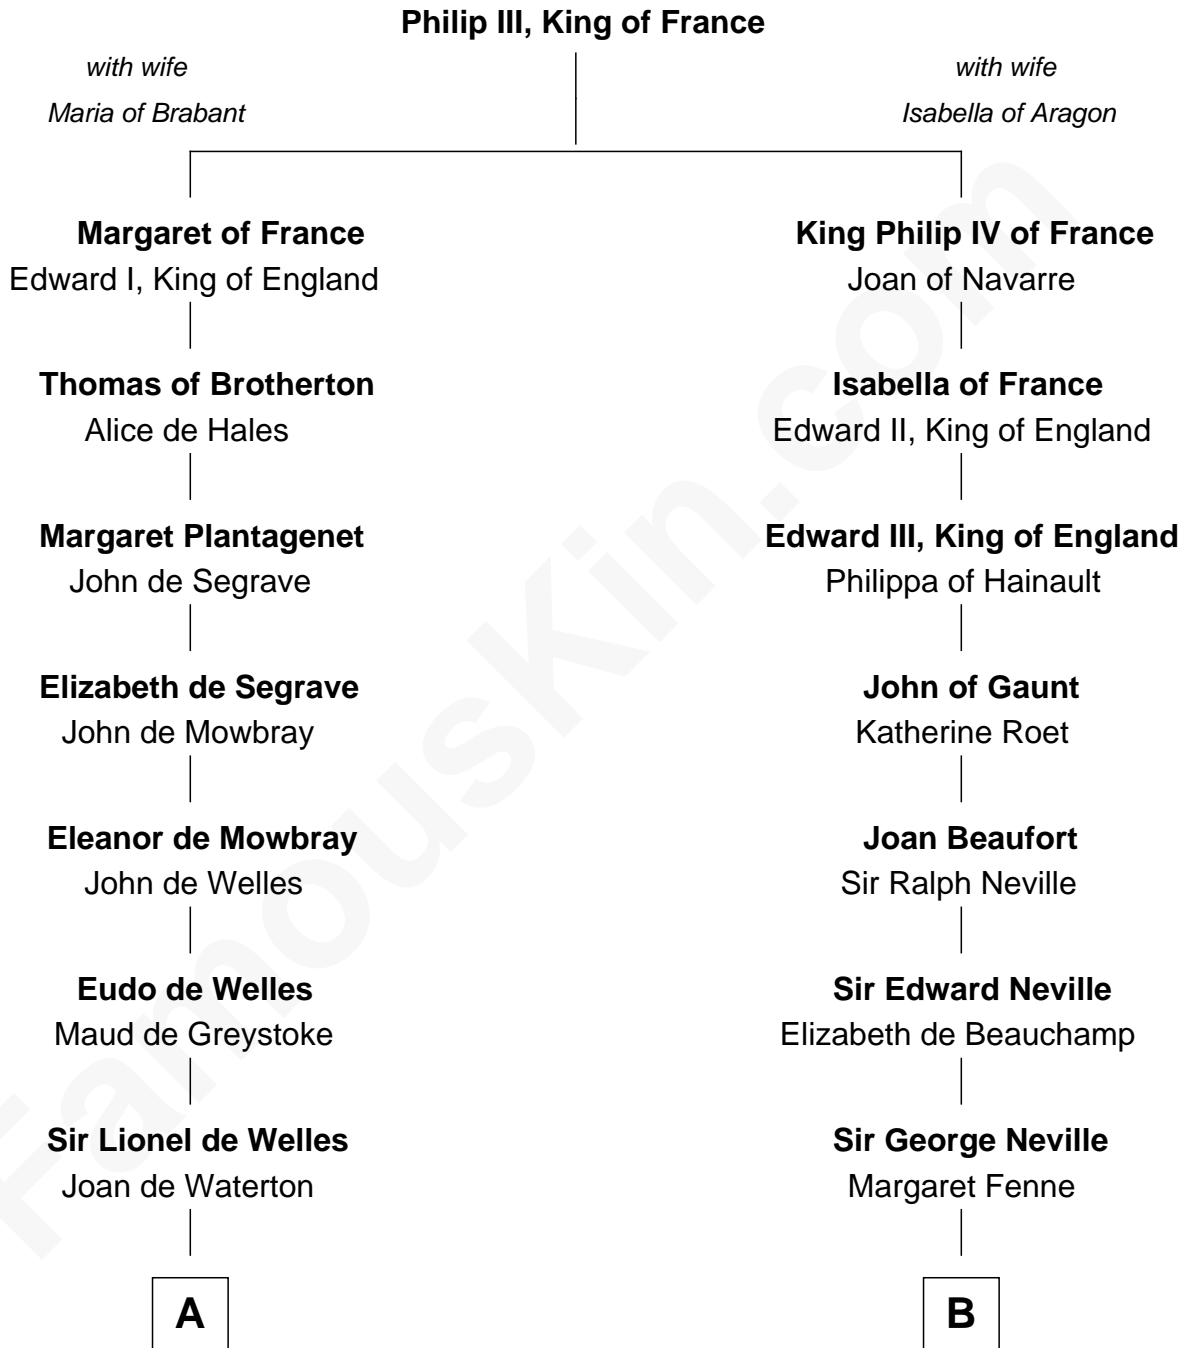

FamousKin.com
Relationship Chart of
Ralph Waldo Emerson
American Poet

15th cousin 4 times removed of
John Carroll
Founder of Georgetown University

C

Rev. William Emerson

Phebe Bliss

Rev. William Emerson

Ruth Haskins