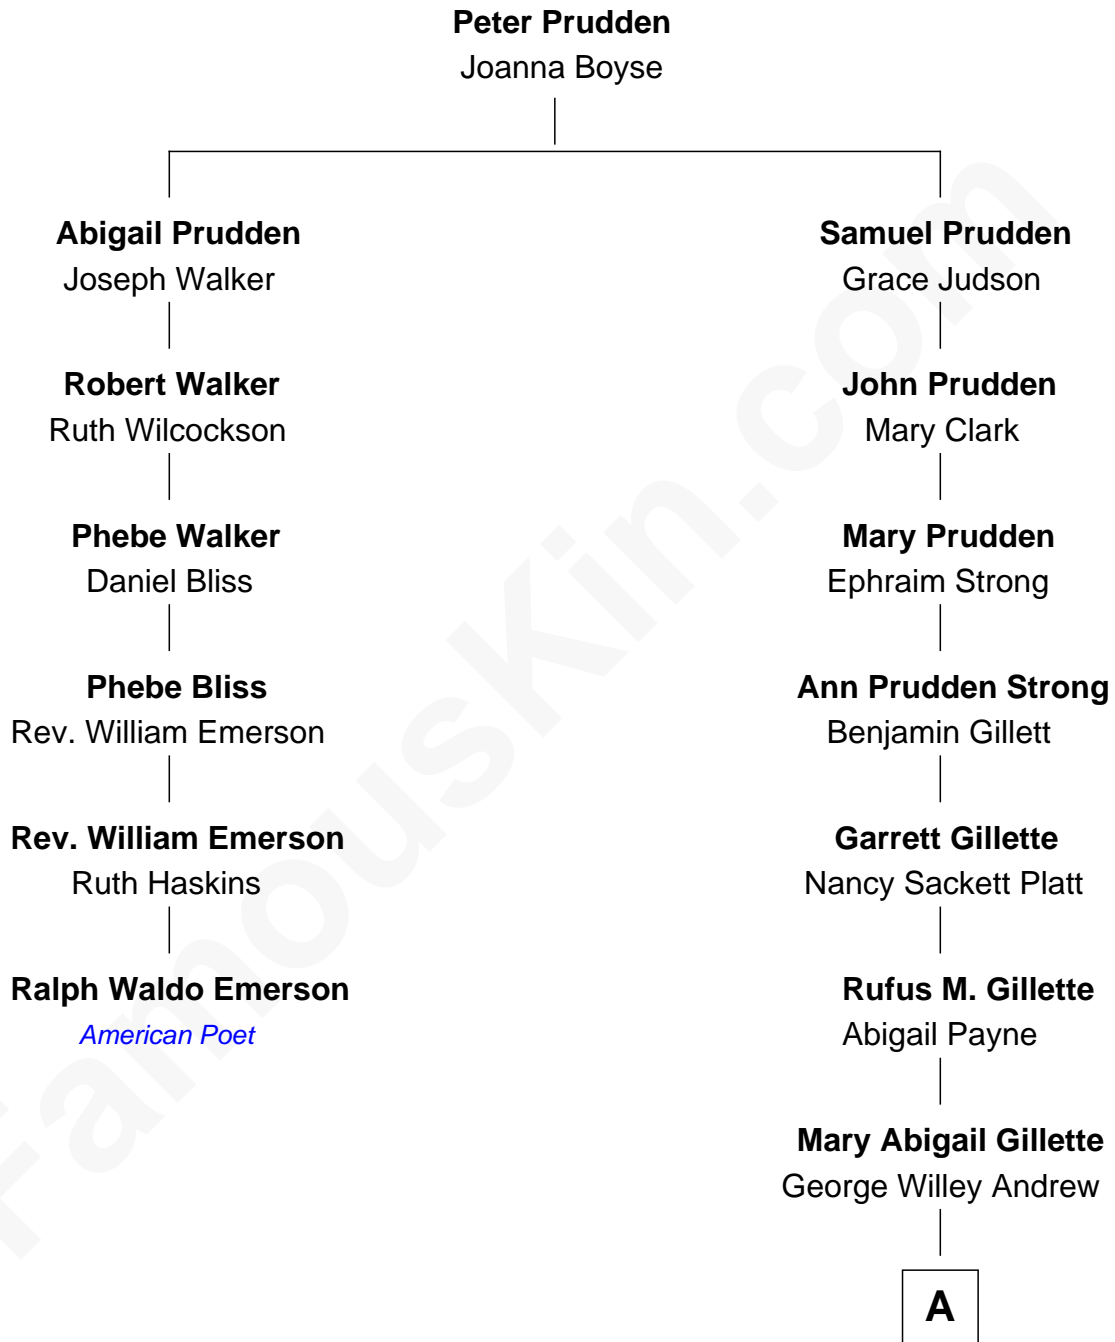

FamousKin.com

Relationship Chart of

Ralph Waldo Emerson

American Poet

5th cousin 4 times removed of

Treat Williams

TV & Movie Actor

A