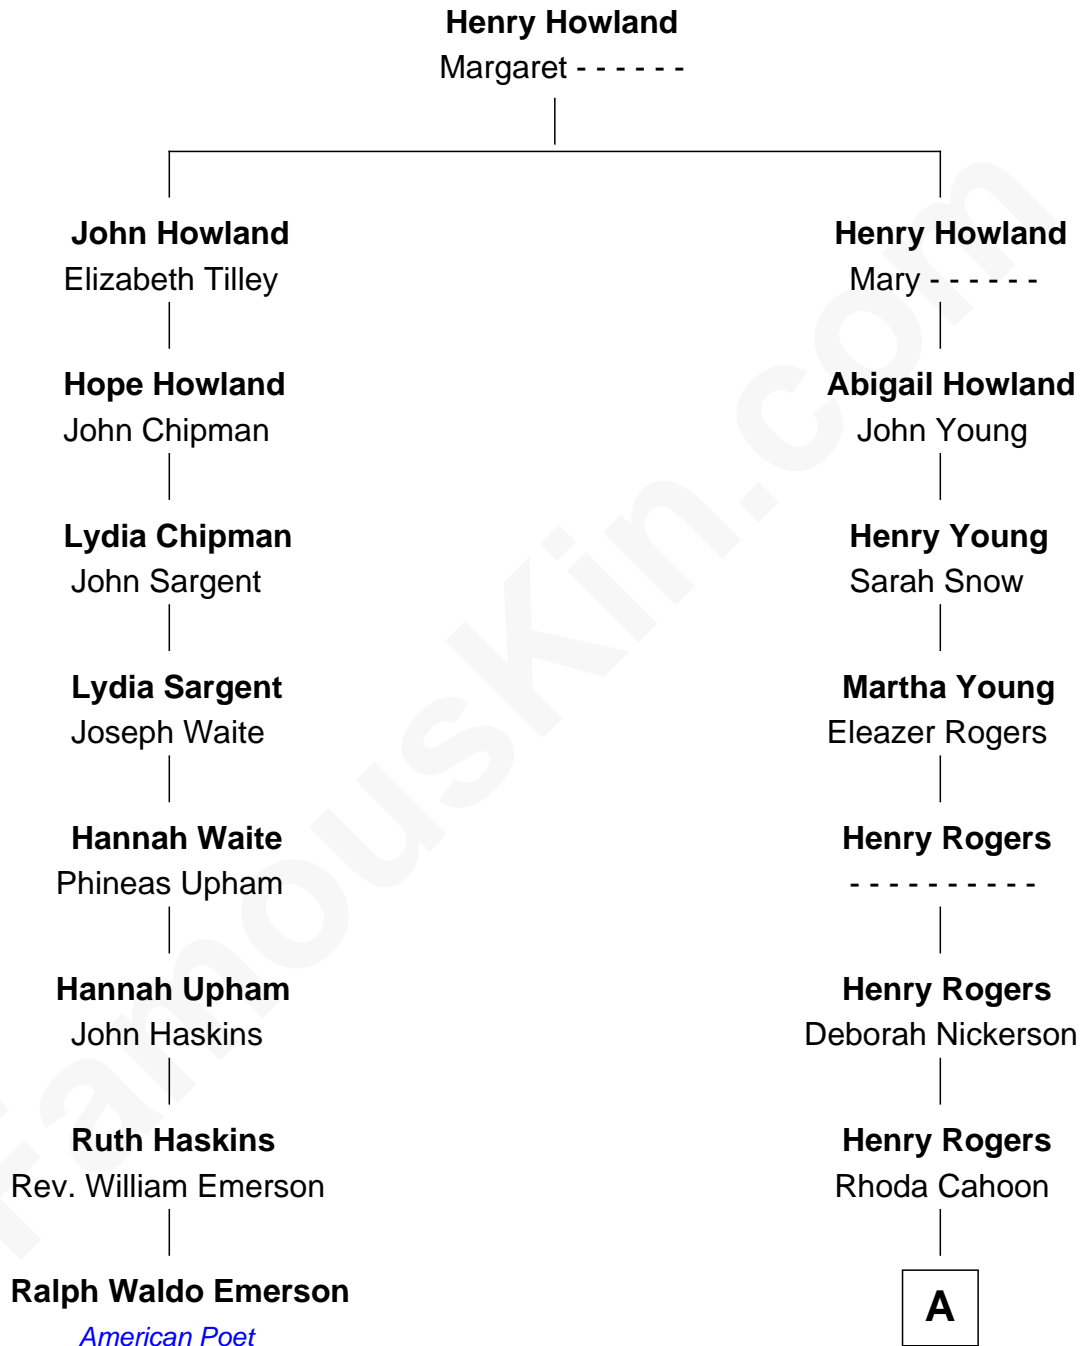

## Relationship Chart of

### Ralph Waldo Emerson

*American Poet*

7th cousin 5 times removed of

**Don Winslow**

*Author and Screenwriter*

**A**

—  
**Maria Rogers**

Levi Barlow