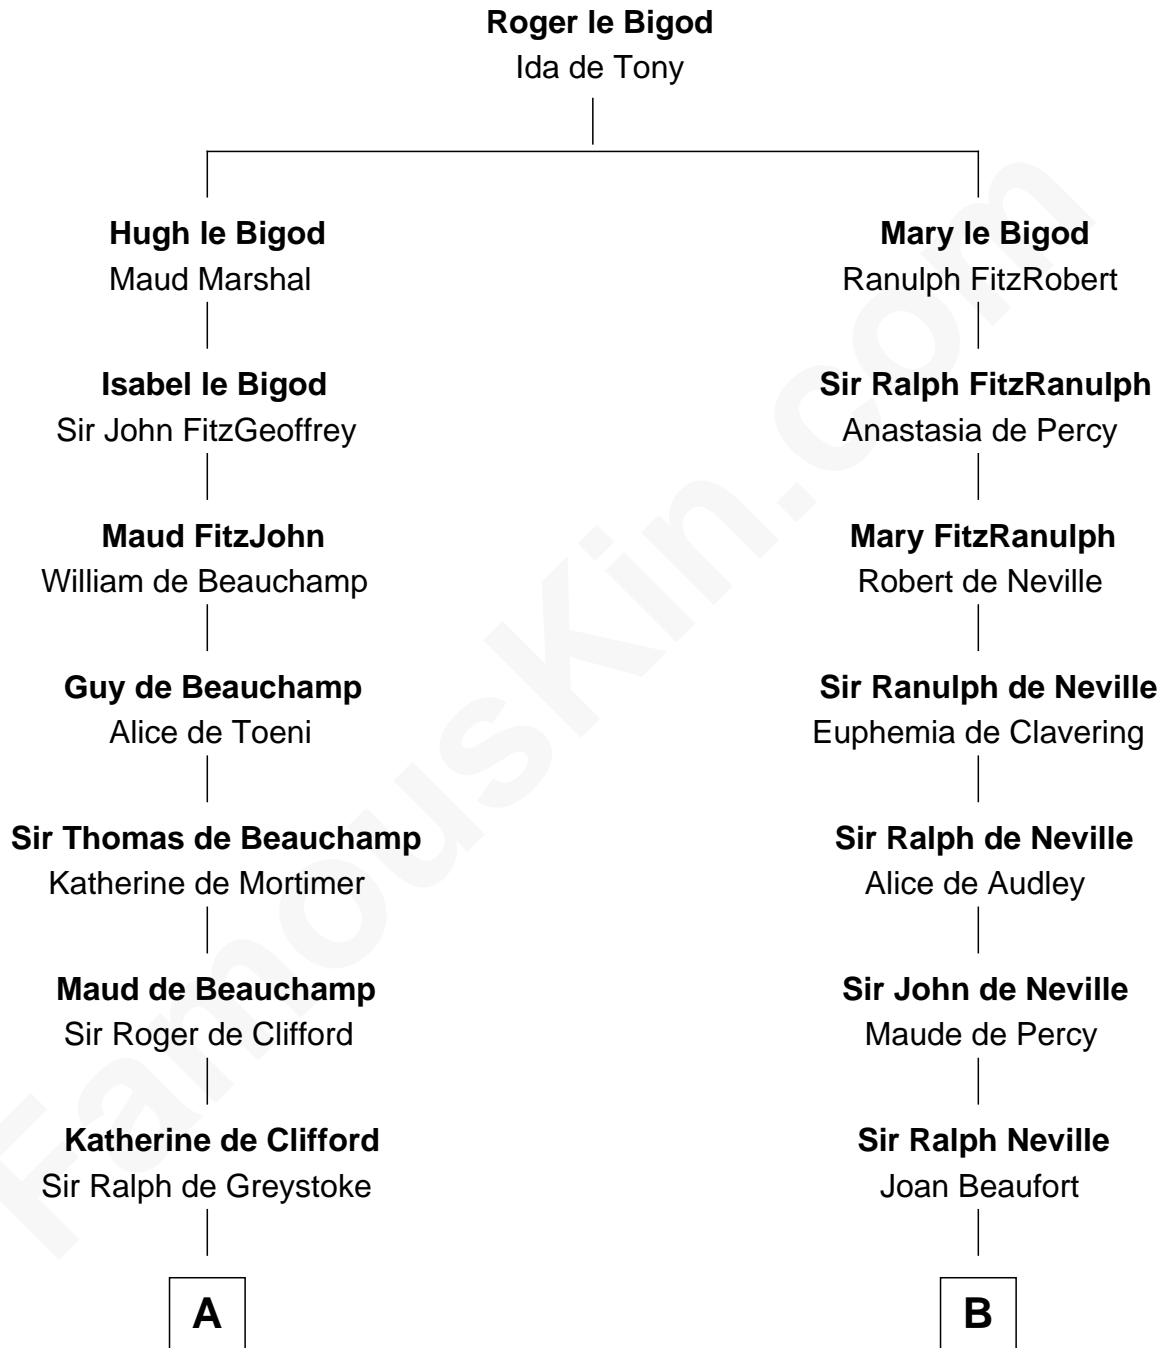

FamousKin.com

Relationship Chart of Ralph Waldo Emerson

American Poet

20th cousin 1 time removed of

Lewis Carroll

Author of Alice in Wonderland

C

Rev. Samuel Moody

Hannah Sewall

Mary Moody

Rev. Joseph Emerson

Rev. William Emerson

Phebe Bliss

Rev. William Emerson

Ruth Haskins

Ralph Waldo Emerson