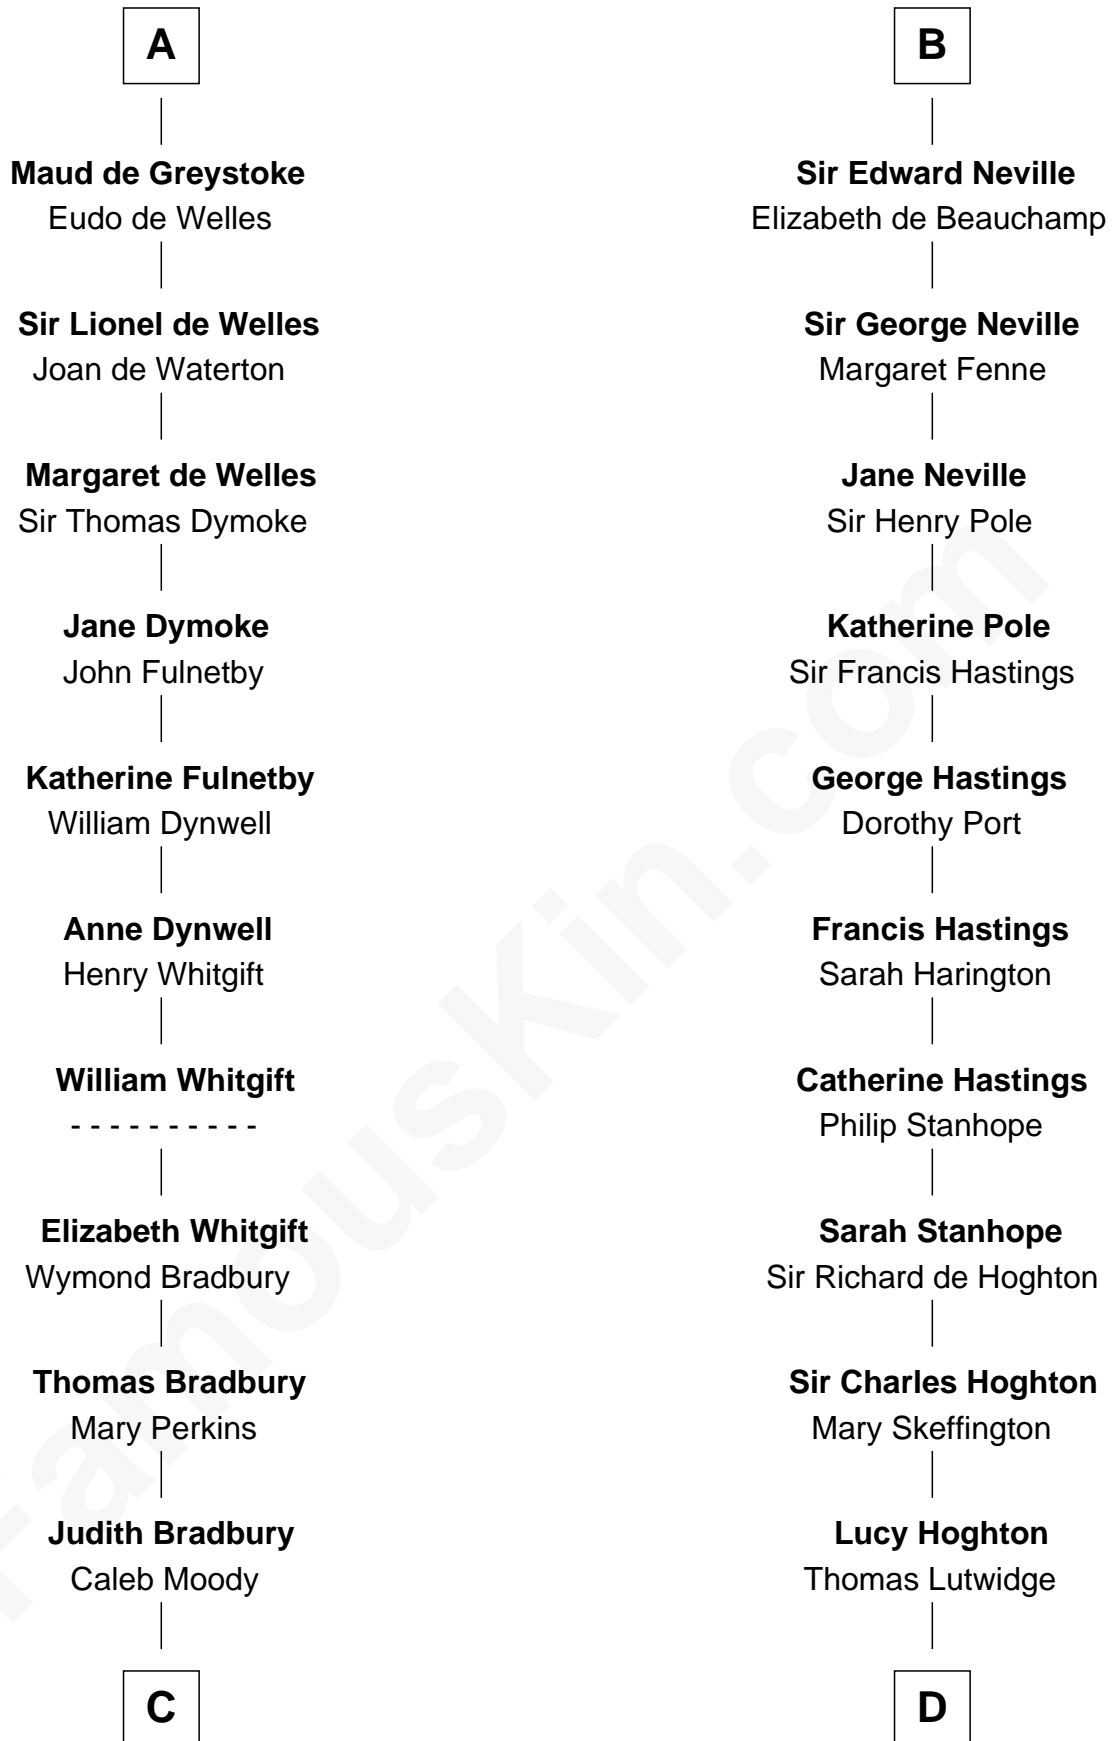

FamousKin.com

Relationship Chart of Ralph Waldo Emerson

American Poet

20th cousin 1 time removed of

Lewis Carroll

Author of Alice in Wonderland

C

Rev. Samuel Moody