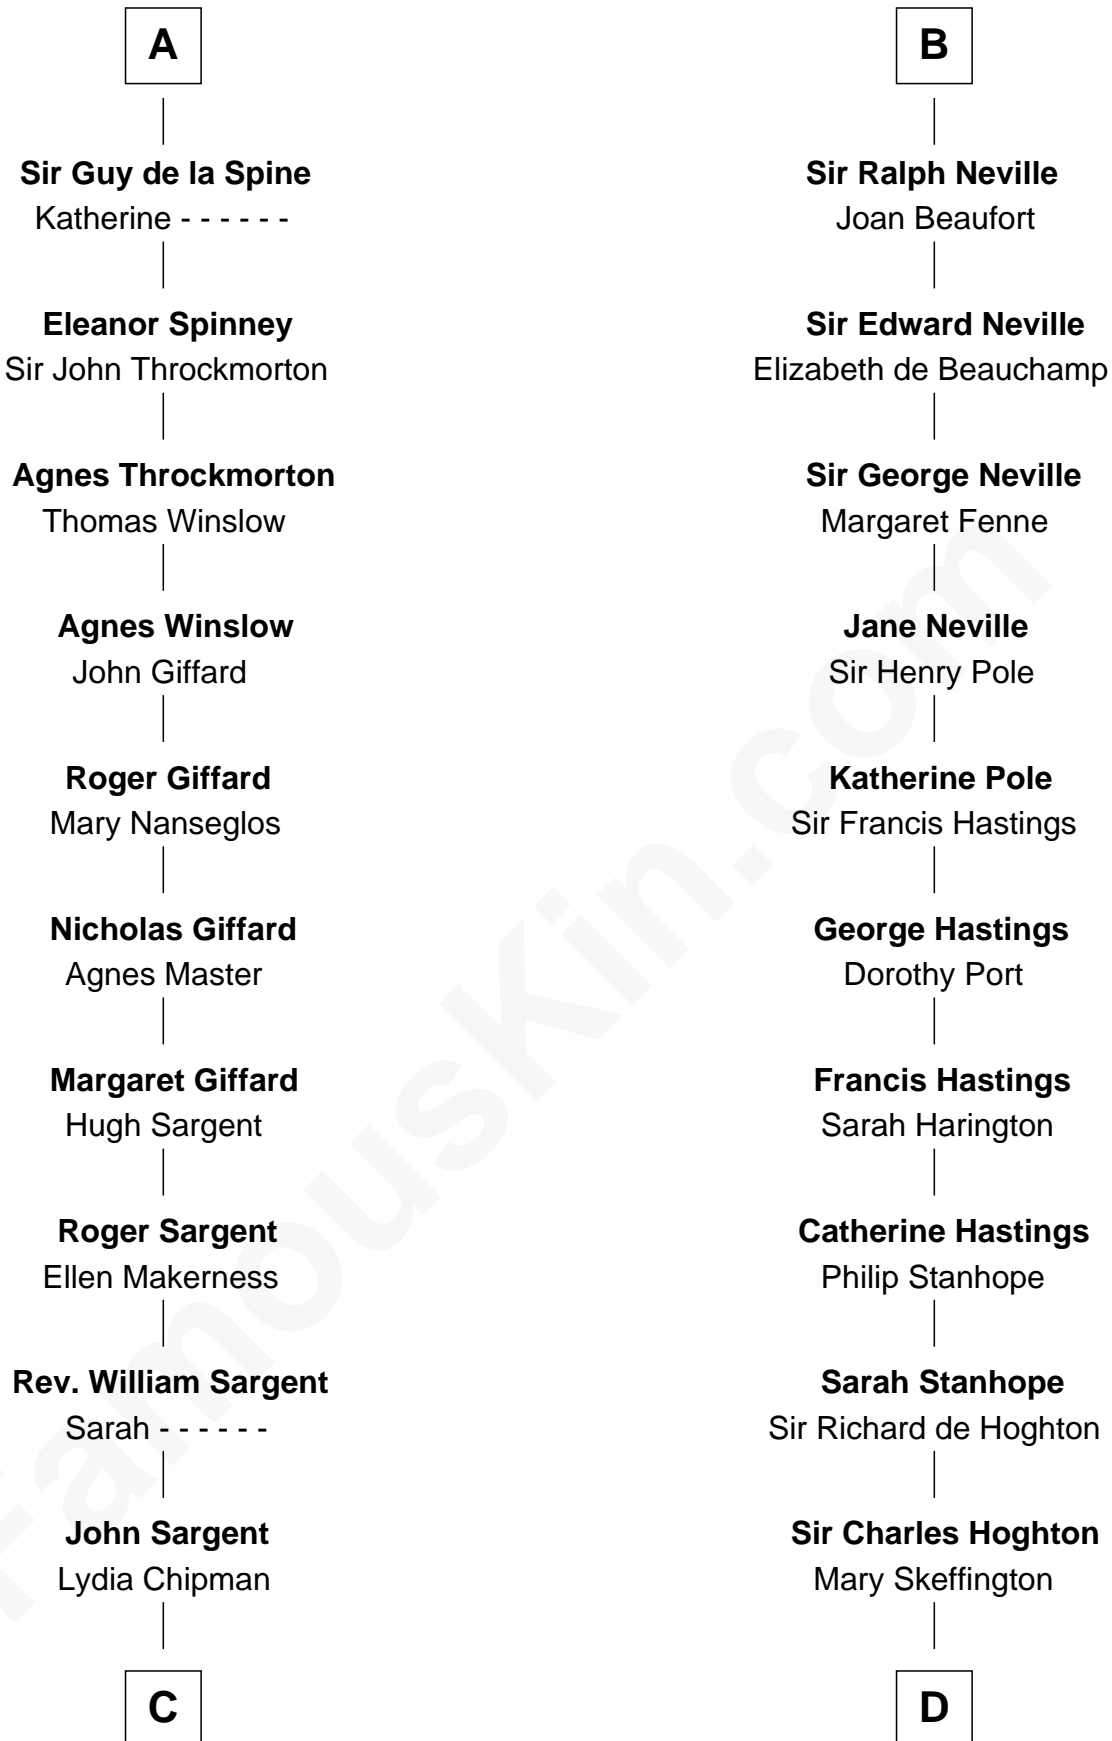

FamousKin.com

Relationship Chart of

Ralph Waldo Emerson

American Poet

21st cousin of

Lewis Carroll

Author of Alice in Wonderland

C