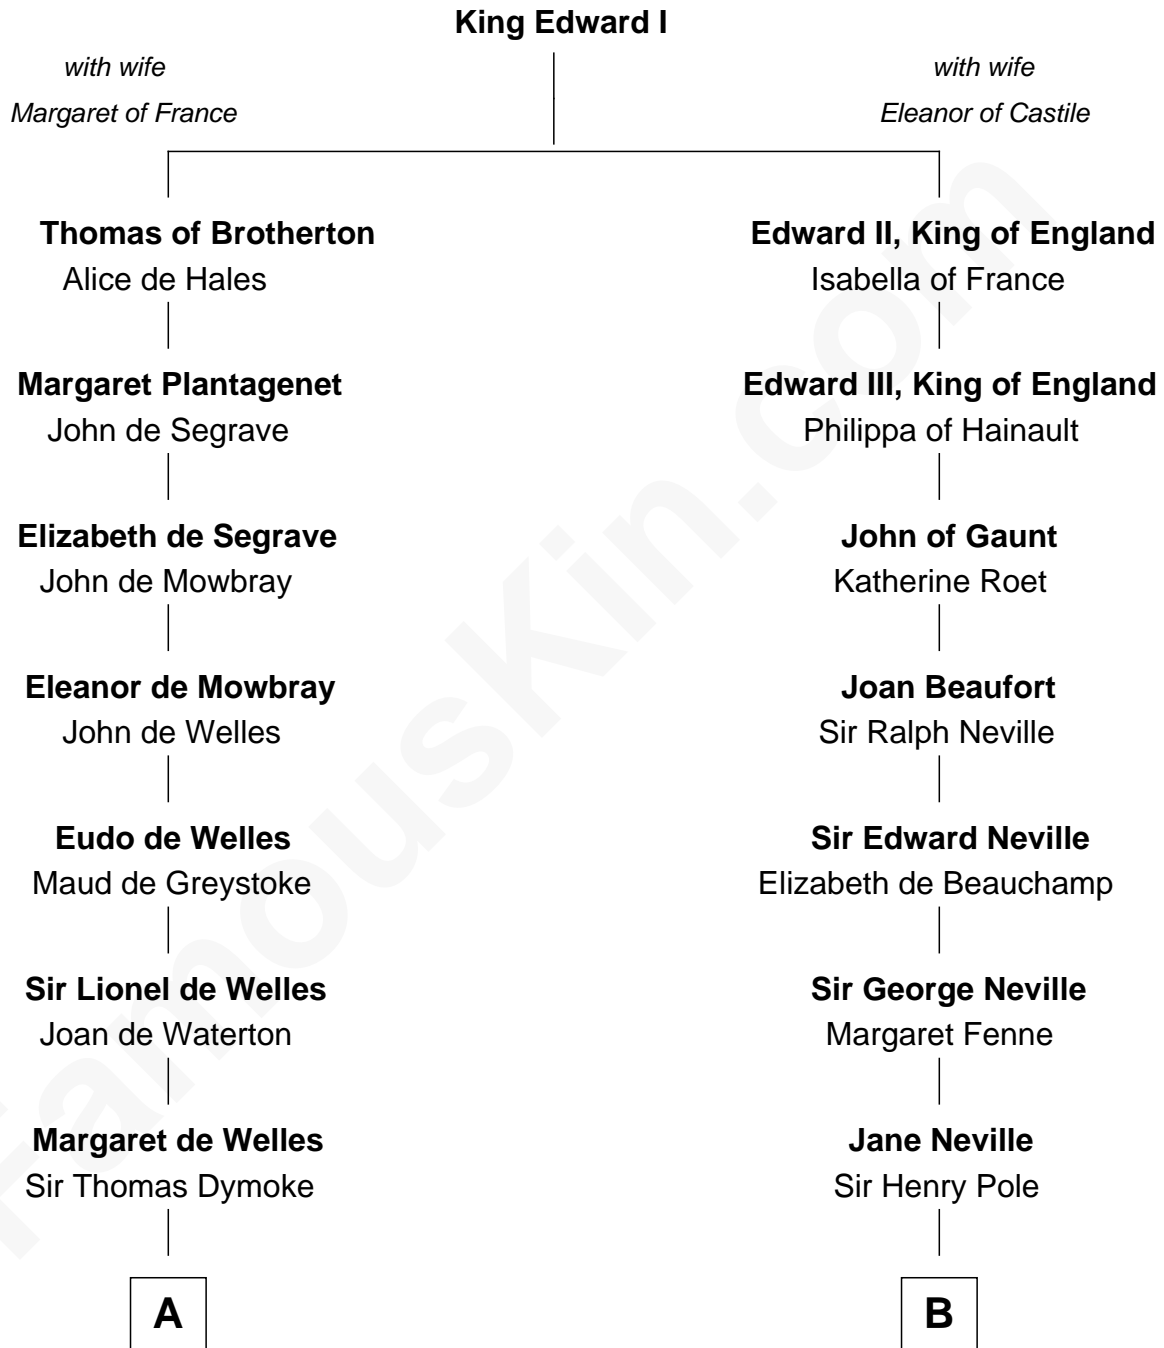

FamousKin.com
Relationship Chart of
Ralph Waldo Emerson
American Poet

17th cousin 1 time removed of
Lewis Carroll
Author of Alice in Wonderland

C

Rev. William Emerson

Ruth Haskins

Ralph Waldo Emerson

American Poet

FamousKin.com