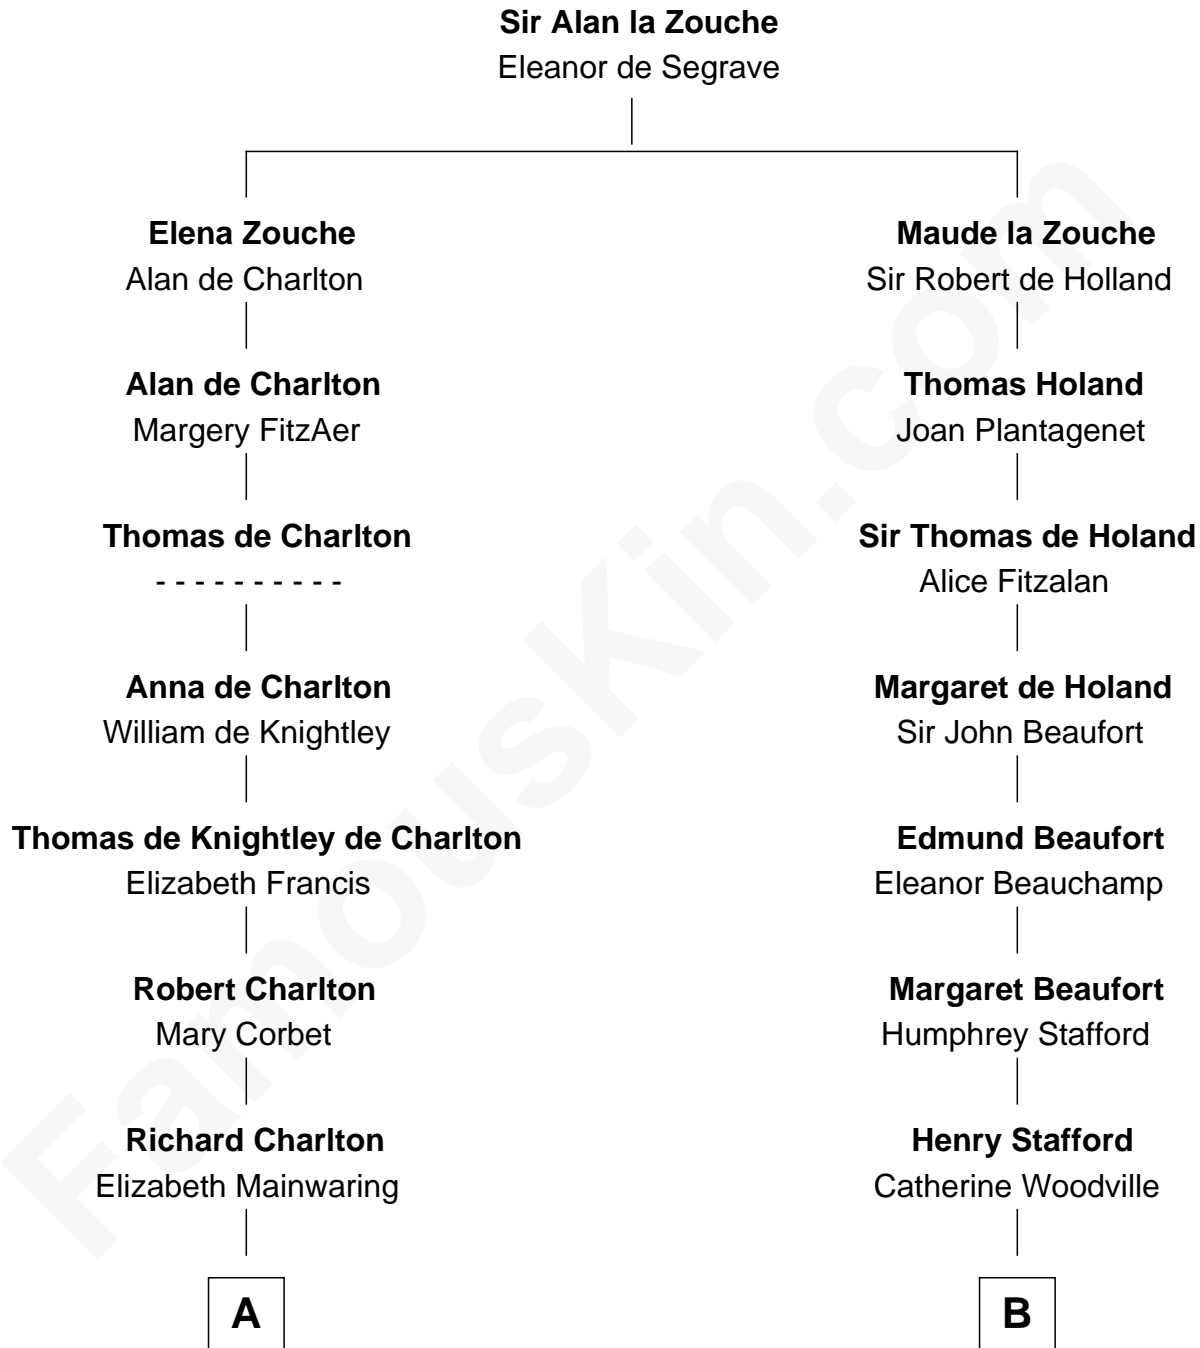

FamousKin.com

Relationship Chart of Ralph Waldo Emerson

American Poet

17th cousin 1 time removed of

Lewis Carroll

Author of Alice in Wonderland

C

Frances Jane Lutwidge
Rev. Charles Dodgson

Lewis Carroll
Author of Alice in Wonderland

FamousKin.com