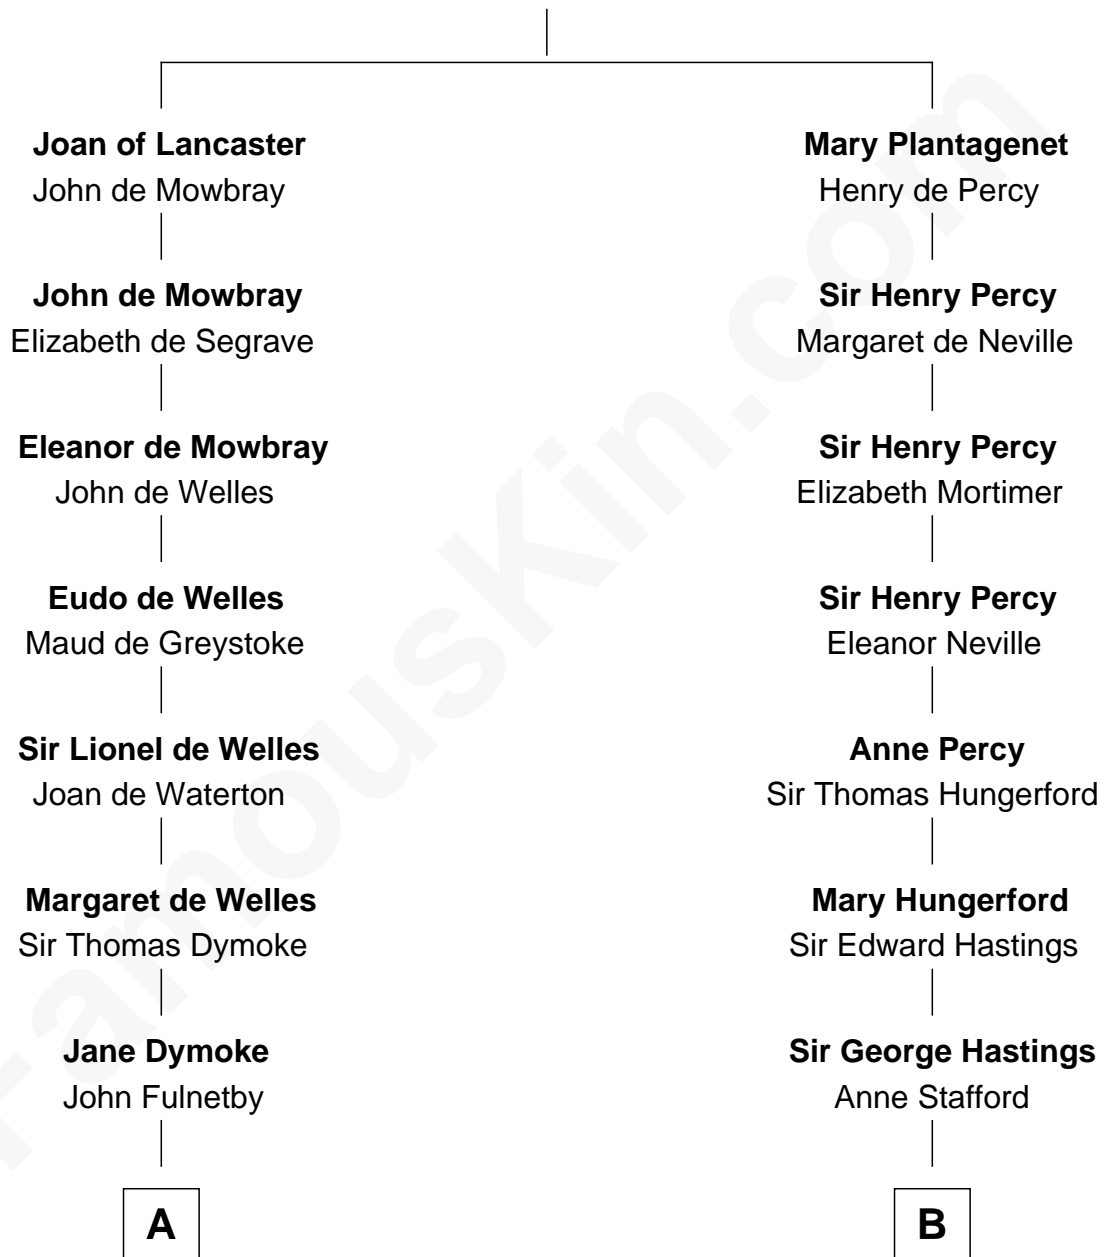

FamousKin.com

Relationship Chart of

Ralph Waldo Emerson

American Poet

17th cousin 1 time removed of

E. M. Forster

English Novelist

Henry Plantagenet

Maud de Chaworth

C

Edward Morgan Llewellyn Forster

Alice Clara Whichelo

E. M. Forster

English Novelist

FamousKin.com