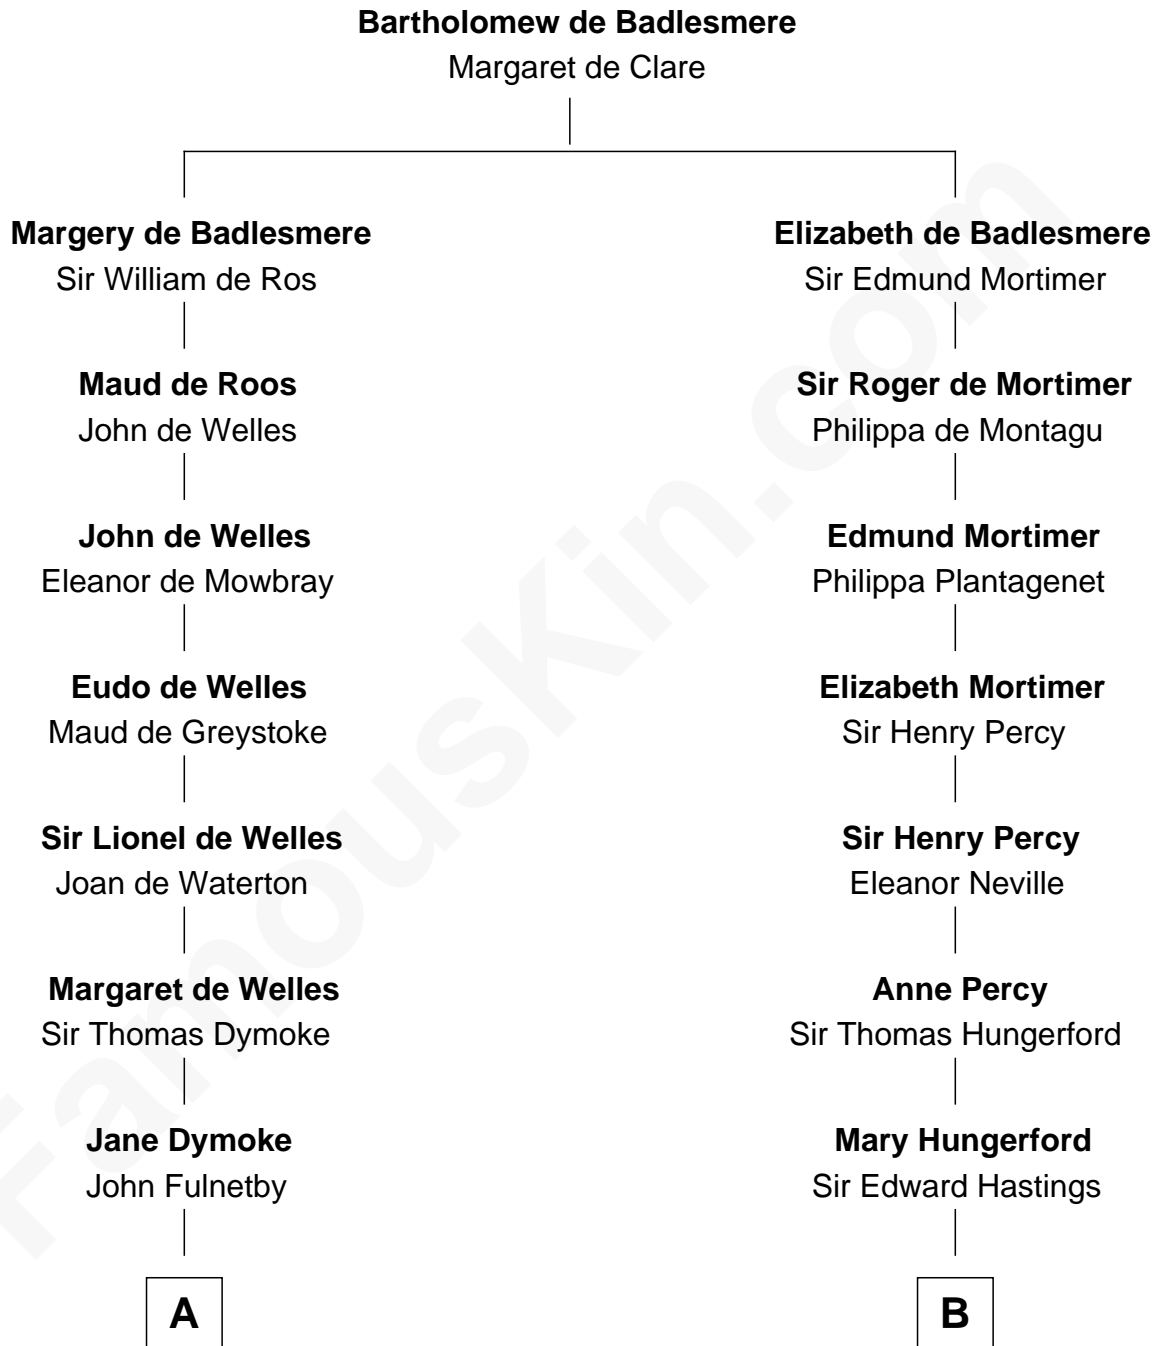

FamousKin.com

Relationship Chart of

Ralph Waldo Emerson

American Poet

17th cousin 2 times removed of

E. M. Forster
English Novelist

C

Laura Thornton

Charles Forster

Edward Morgan Llewellyn Forster

Alice Clara Whichelo

E. M. Forster

English Novelist

FamousKin.com