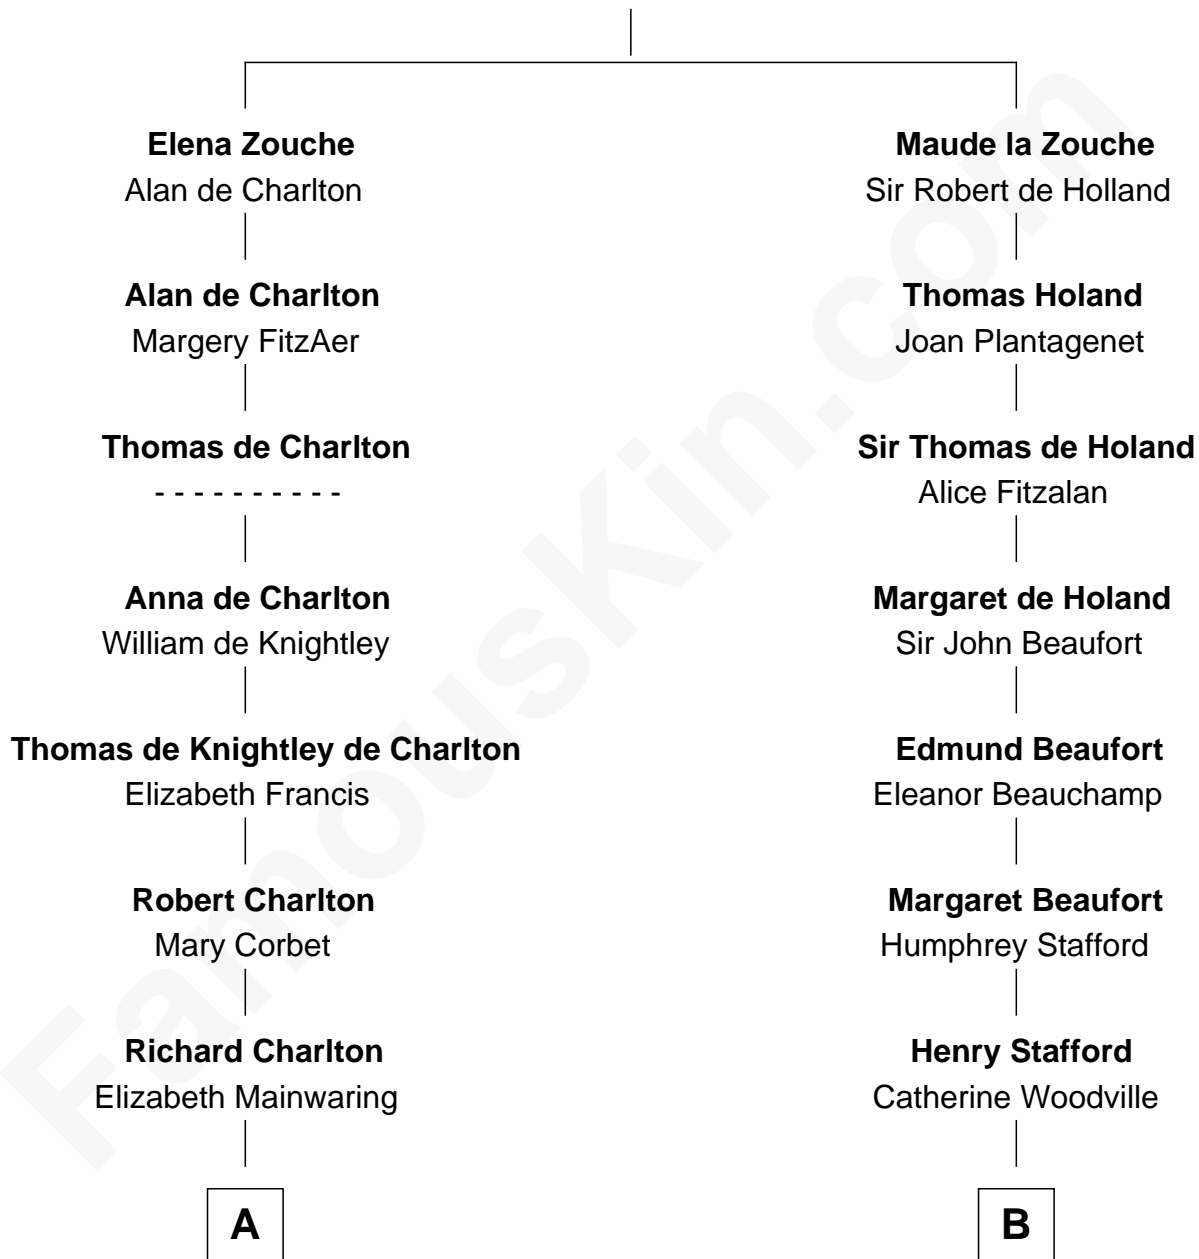

## Relationship Chart of

### Ralph Waldo Emerson

*American Poet*

17th cousin 2 times removed of

**E. M. Forster**

*English Novelist*

**Sir Alan la Zouche**

Eleanor de Segrave

**C**

**Laura Thornton**

Charles Forster

**Edward Morgan Llewellyn Forster**

Alice Clara Whichelo

**E. M. Forster**

*English Novelist*

FamousKin.com