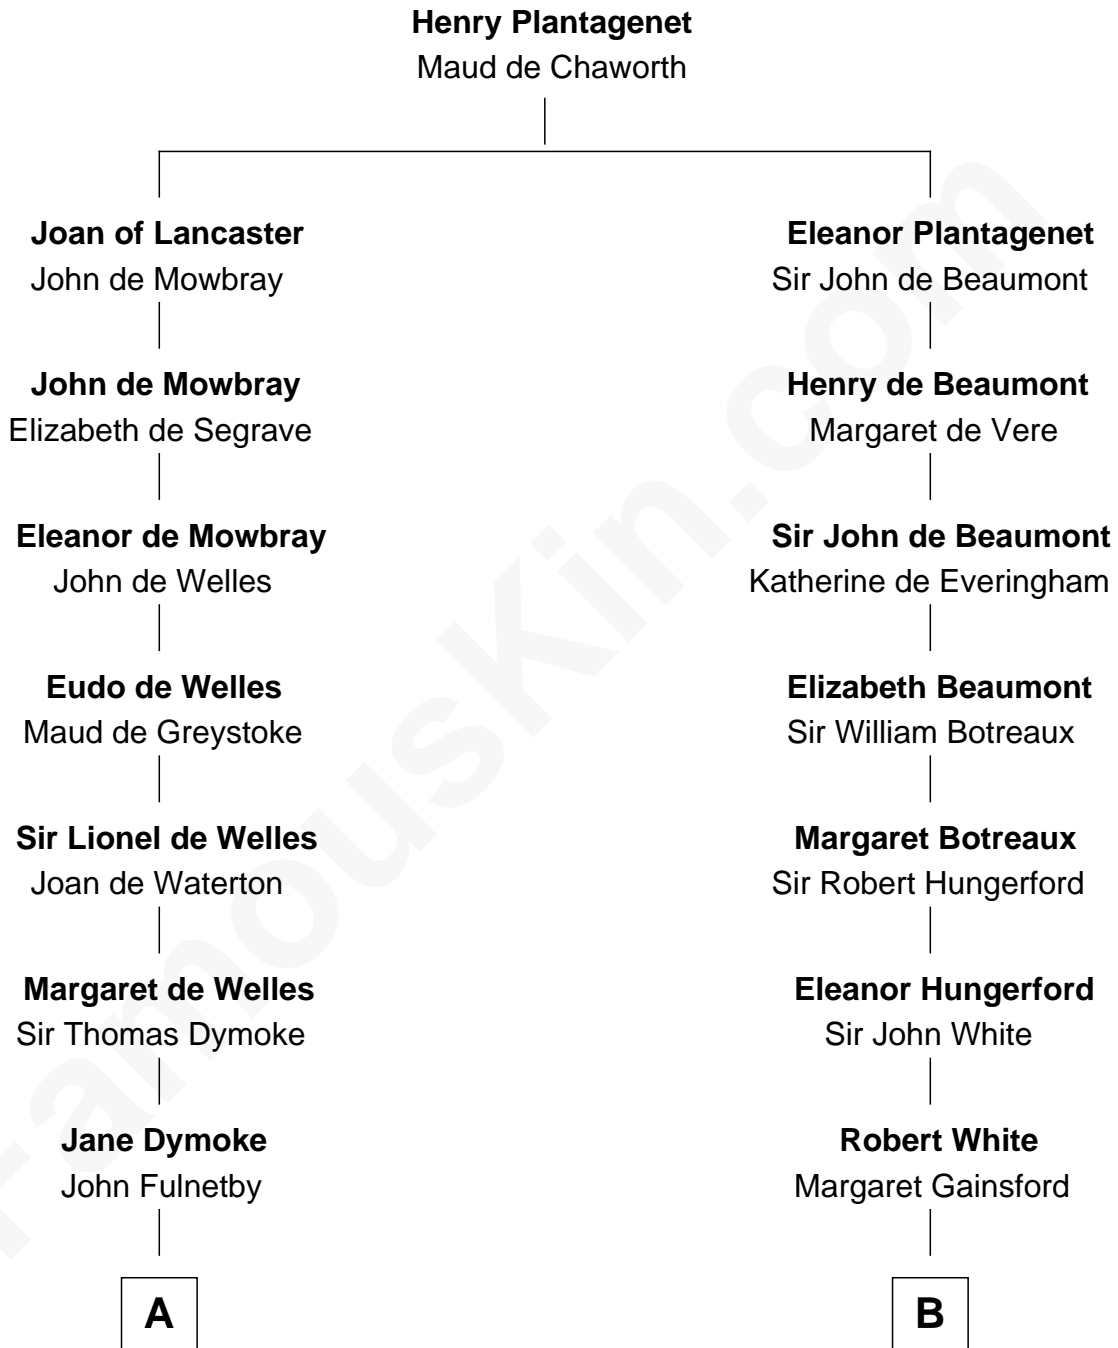

FamousKin.com
Relationship Chart of
Ralph Waldo Emerson
American Poet

17th cousin 1 time removed of
Guillermo Billinghurst
31st President of Peru

C

Guillermo Eugenio Billinghurst

Belisaria Angulo

Guillermo Billinghurst

31st President of Peru

FamousKin.com