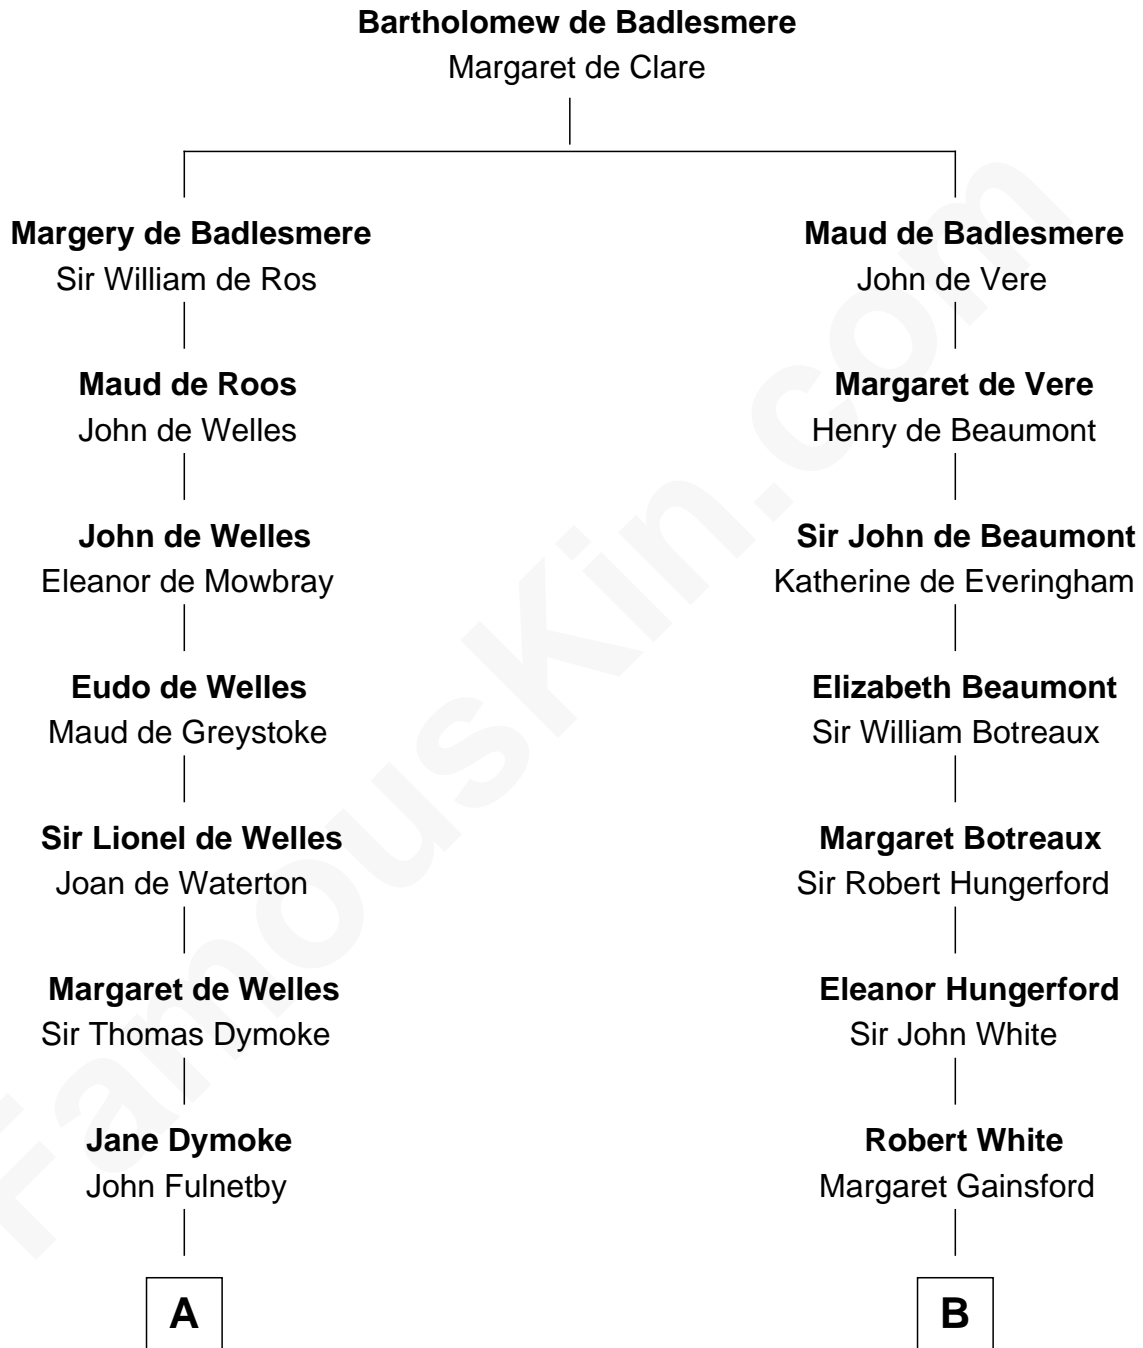

FamousKin.com
Relationship Chart of
Ralph Waldo Emerson
American Poet

17th cousin 1 time removed of
Guillermo Billinghurst
31st President of Peru

C

Guillermo Eugenio Billinghurst

Belisaria Angulo

Guillermo Billinghurst

31st President of Peru

FamousKin.com