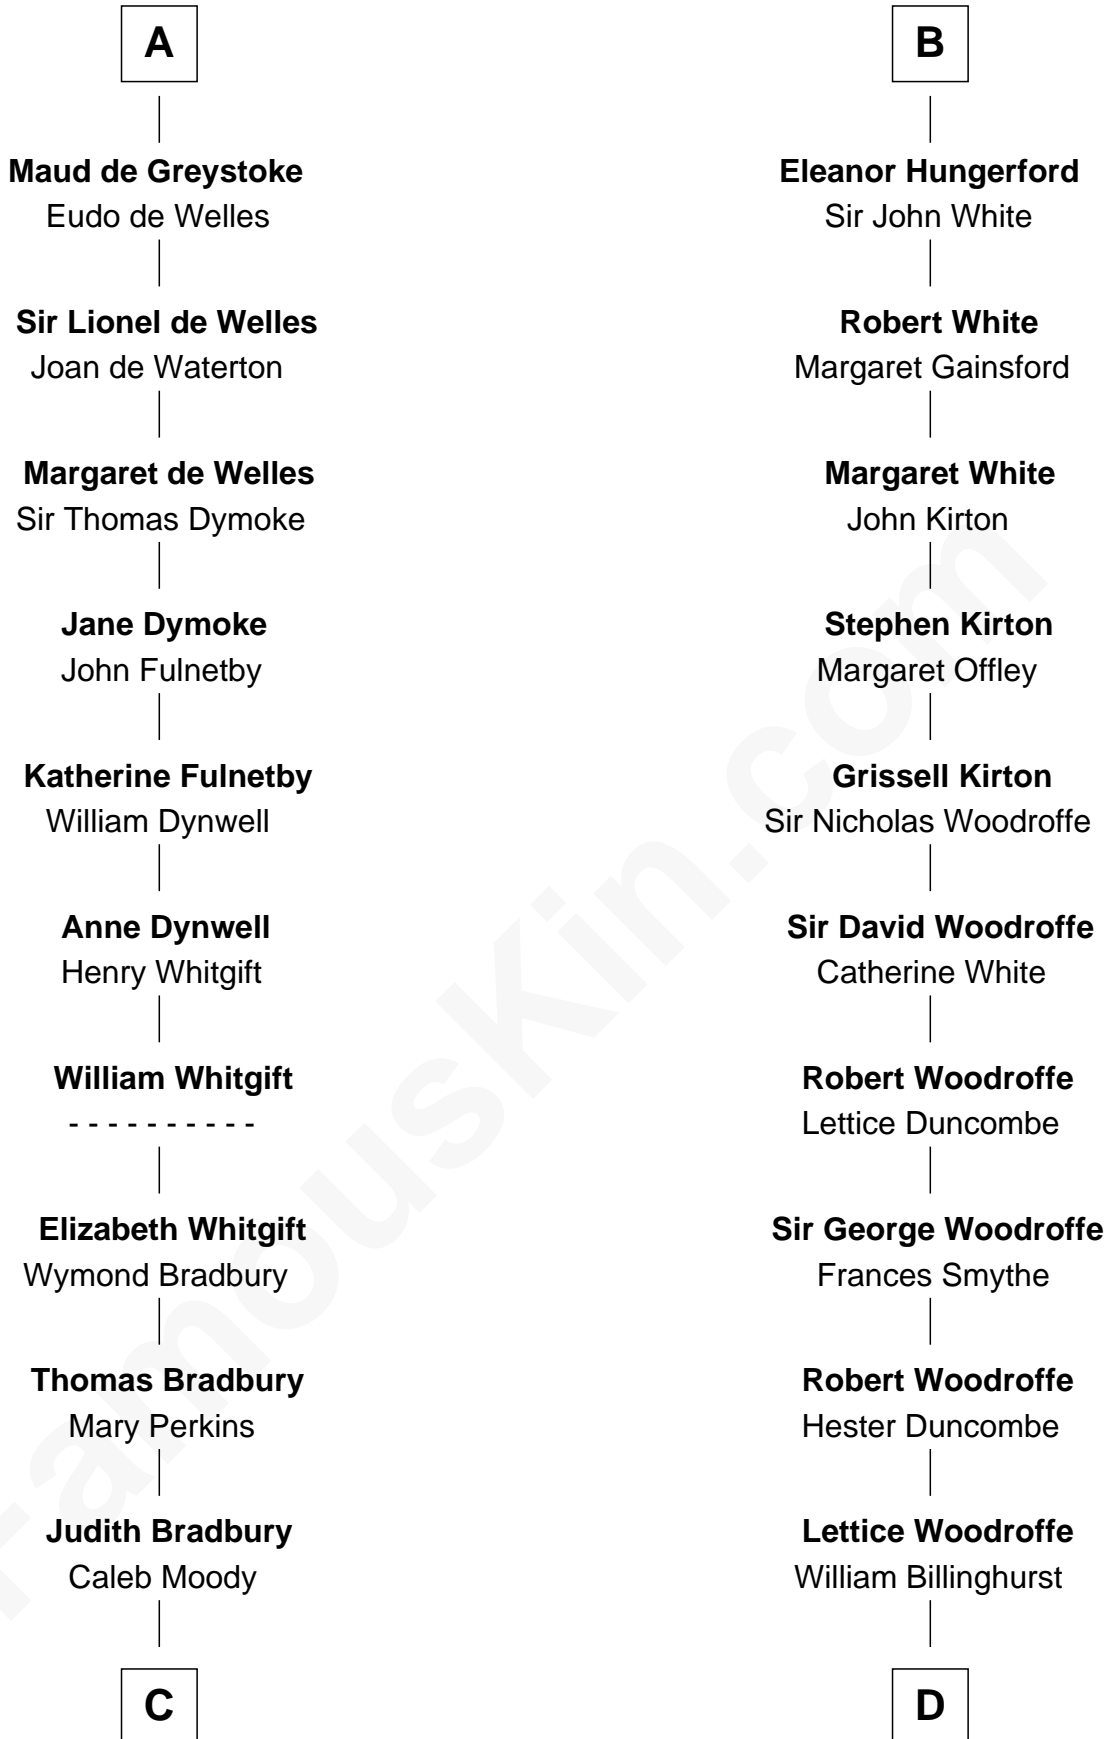

FamousKin.com

Relationship Chart of

Ralph Waldo Emerson

American Poet

20th cousin 1 time removed of

Guillermo Billinghurst

31st President of Peru

John de Brienne
Berenguela of Leon

Sir Ralph de Greystoke
Katherine de Clifford

A

Louis of Acre
Agnes de Beaumont

Henry de Beaumont
Alice Comyn

Sir John de Beaumont
Eleanor Plantagenet

Henry de Beaumont
Margaret de Vere

Sir John de Beaumont
Katherine de Everingham

Elizabeth Beaumont
Sir William Botreaux

Margaret Botreaux
Sir Robert Hungerford

B

C

Rev. Samuel Moody

Hannah Sewall

Mary Moody

Rev. Joseph Emerson