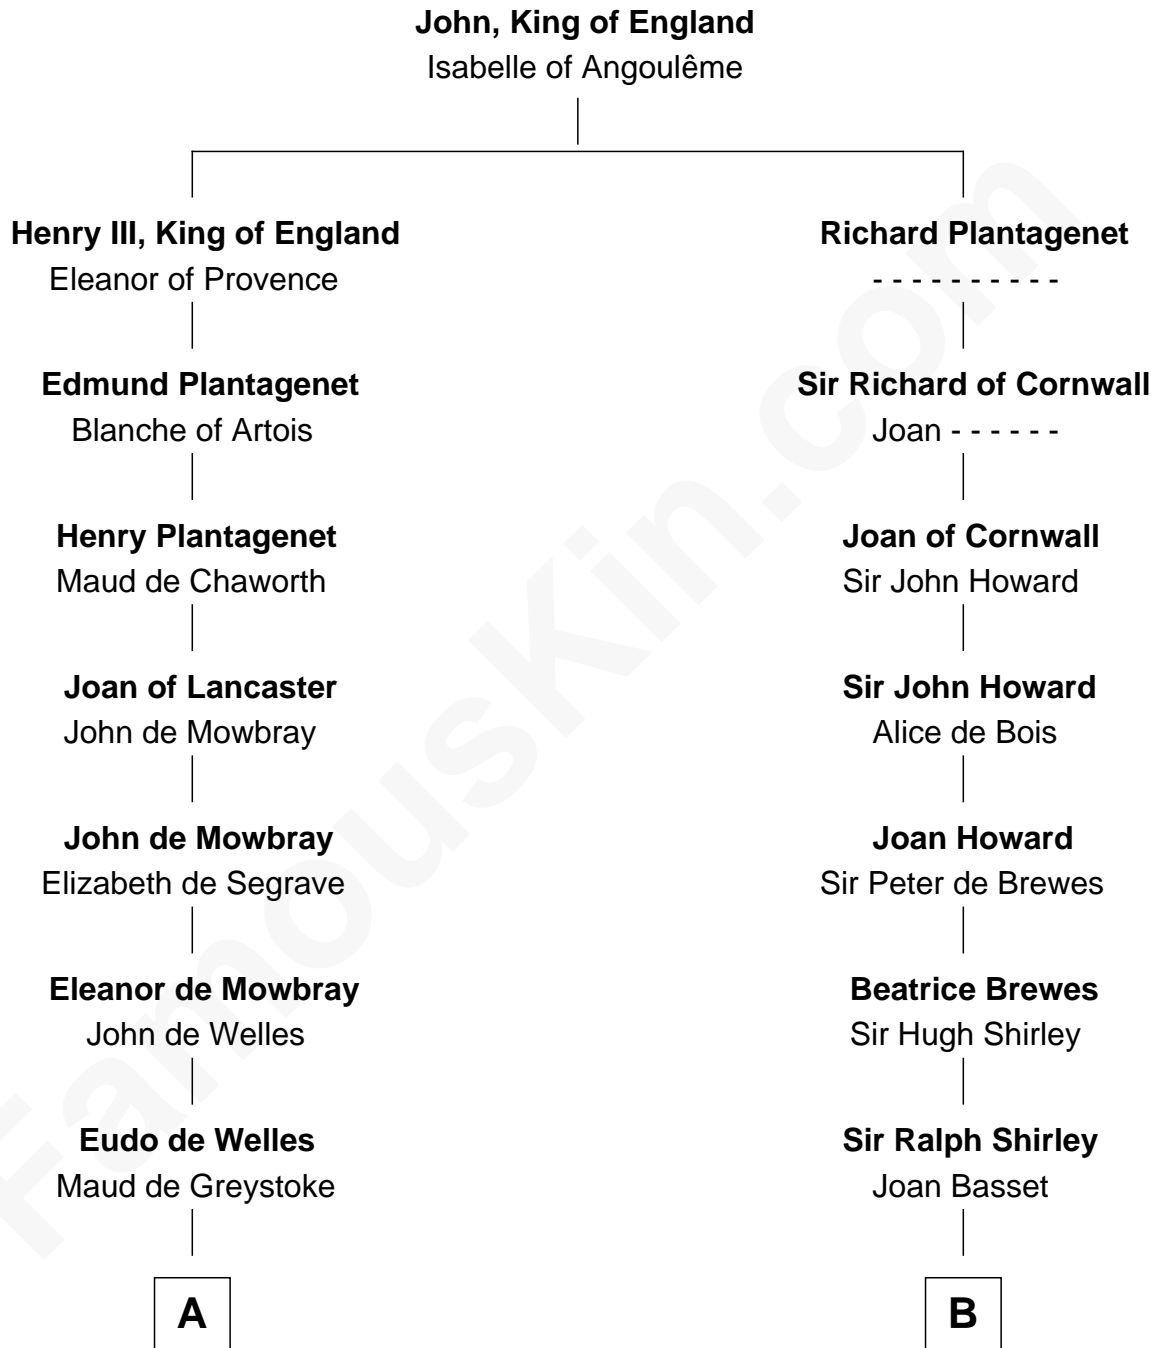

FamousKin.com

Relationship Chart of

Ralph Waldo Emerson

American Poet

20th cousin of

Eugene Foss

45th Governor of Massachusetts

C