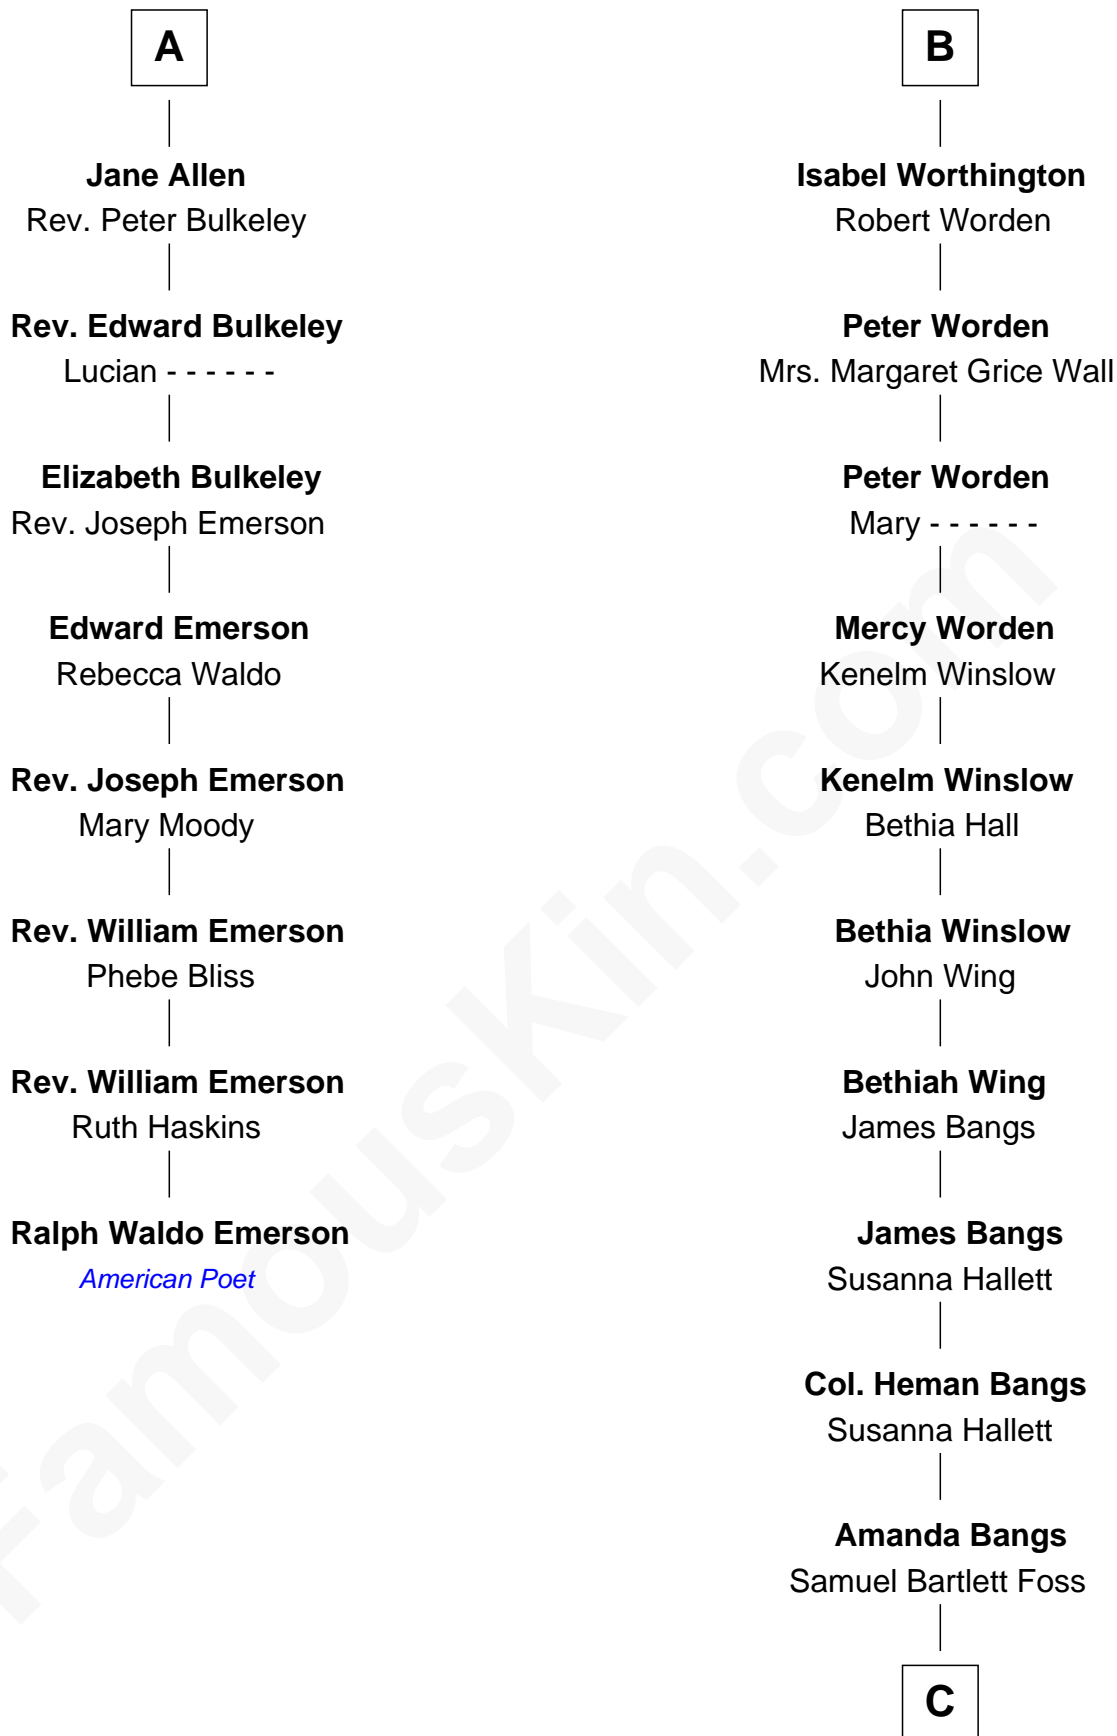

FamousKin.com
Relationship Chart of
Ralph Waldo Emerson
American Poet

14th cousin 4 times removed of
Eugene Foss
45th Governor of Massachusetts

C

George Edmund Foss

Marcia Cordelia Noble

Eugene Foss

45th Governor of Massachusetts

FamousKin.com