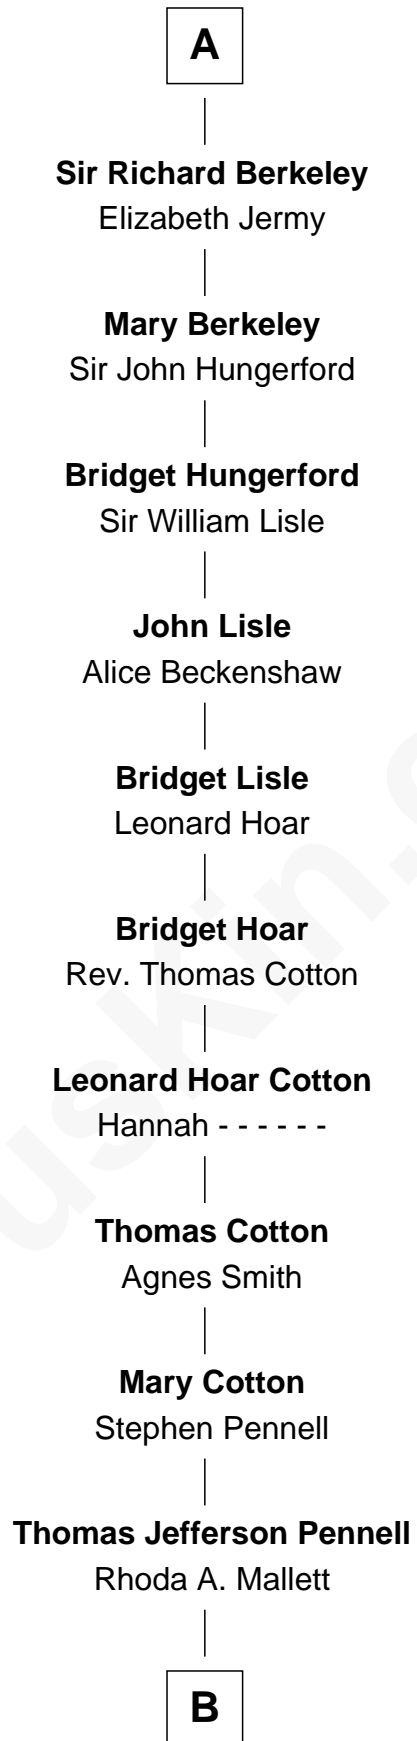

## Relationship Chart of

### Alice de Arundel

20th Great-grandmother of

**Warren Buffett**

*Chairman & CEO, Berkshire Hathaway*

---

**Alice de Arundel**  
Stephen de Segrave

**John de Segrave**  
Margaret Plantagenet

**Elizabeth de Segrave**  
John de Mowbray

**Sir Thomas Mowbray**  
Elizabeth Fitzalan

**Isabel Mowbray**  
Sir James Berkeley

**Maurice Berkeley**  
Isabel Mead

**Anne Berkeley**  
Sir William Dennis

**Isabel Dennis**  
Sir John Berkeley

**A**

**B**

—  
**Deborah Collamore Pennell**

John Watson

—  
**Susan Ann Watson**

Ford Bela Barber

—  
**Stella Frances Barber**

John Ammon Stahl

—  
**Leila Stahl**

Howard Homan Buffett