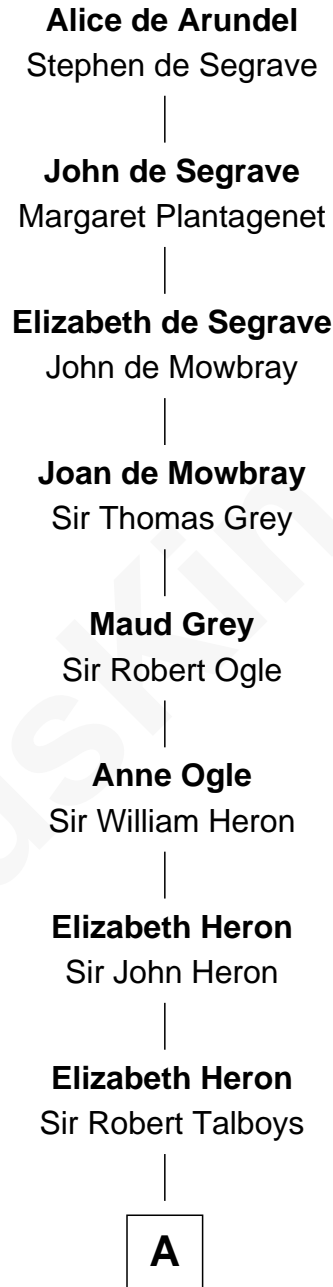

FamousKin.com

Relationship Chart of

Alice de Arundel

20th Great-grandmother of

Mitt Romney
70th Governor of Massachusetts

A

Maud Talboys
Sir Robert Tyrwhit

Katharine Tyrwhit
Sir Richard Thimbleby

Elizabeth Thimbleby
Thomas Welby

Richard Welby
Frances Bulkeley

Olive Welby
Henry Farwell

Mary Farwell
John Bates

Elizabeth Bates
Jonathan Richardson

Sarah Richardson
William Pierce

Lucy Pierce
Joel King

Elizabeth Jane King
Philemon Duzette

B

B

Clarissa Minerva Duzette

Lewis Robison

Charles Edward Robison

Rosetta Mary Berry

Alma Luella Robison

Harold Arundel LaFount