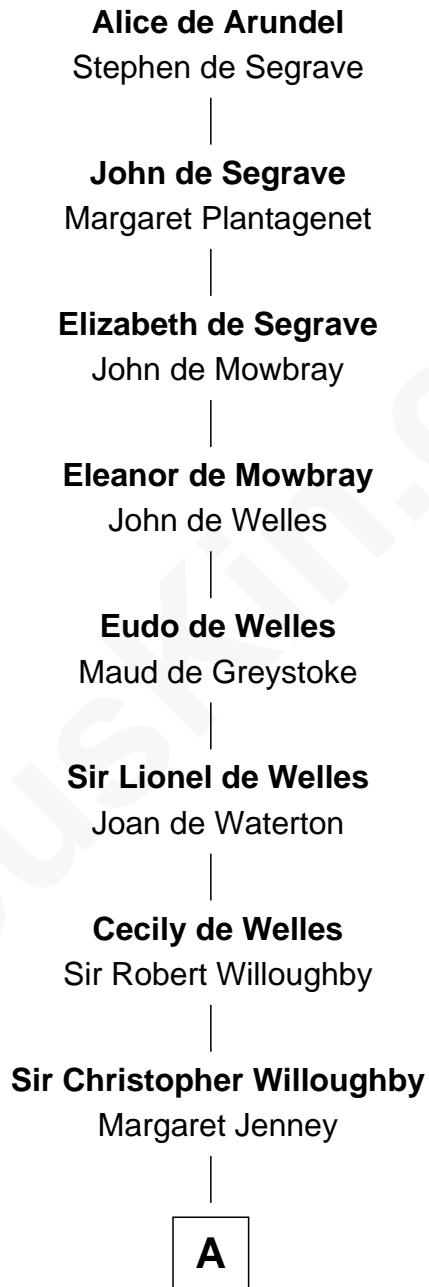

FamousKin.com

Relationship Chart of

Alice de Arundel

20th Great-grandmother of

Sandra Day O'Connor

First Female U.S. Supreme Court Justice

A

Elizabeth Willoughby

Sir William Eure

Sir Ralph Eure

Margery Bowes

Anne Eure

Lancelot Mansfield

John Mansfield

Elizabeth - - - - -

Elizabeth Mansfield