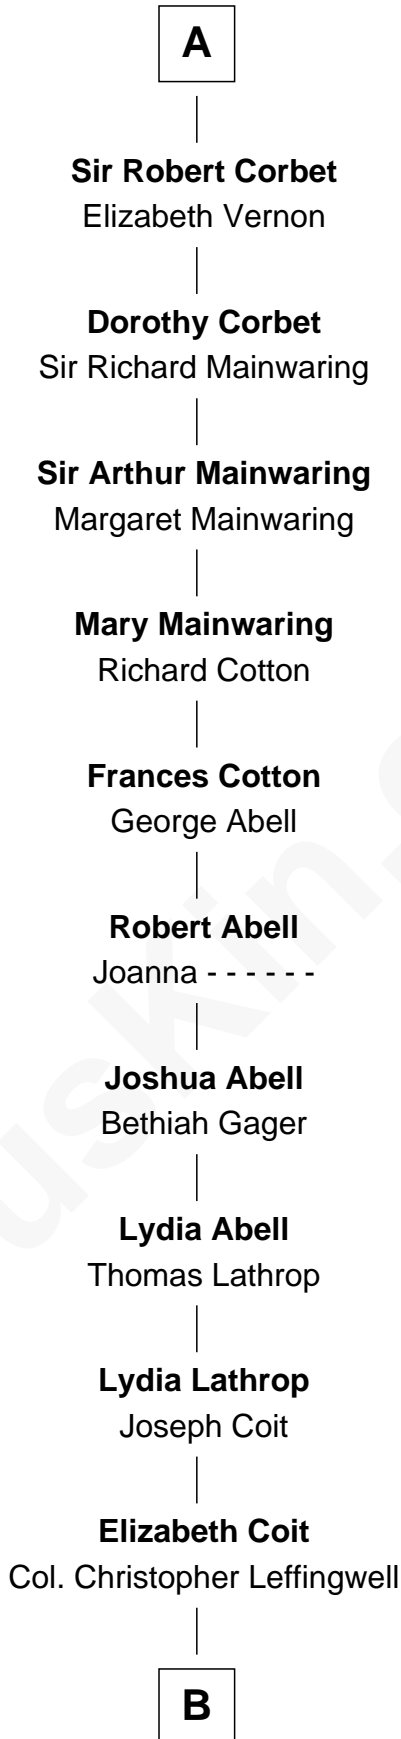

## Relationship Chart of

### Alice de Arundel

20th Great-grandmother of

**Allen Dulles**

*5th Director of the C.I.A.*

**Alice de Arundel**

Stephen de Segrave

**John de Segrave**

Margaret Plantagenet

**Elizabeth de Segrave**

John de Mowbray

**Margaret Mowbray**

Sir Reginald Lucy

**Sir Walter Lucy**

Eleanor L'Arcedeckne

**Eleanor Lucy**

Sir Thomas Hopton

**Elizabeth Hopton**

Sir Roger Corbet

**Sir Richard Corbet**

Elizabeth Devereux

**A**

**B**

—  
**Joanna Leffingwell**

Charles Lathrop