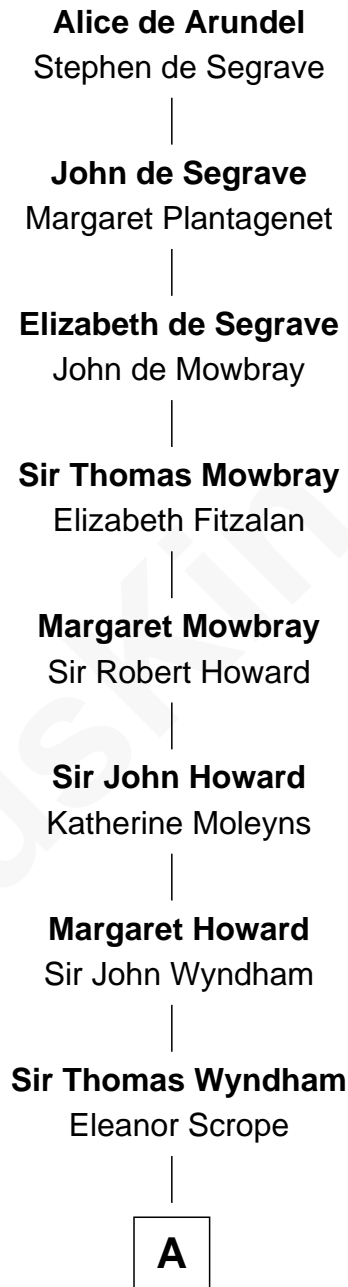

# FamousKin.com

## Relationship Chart of

### Alice de Arundel

20th Great-grandmother of

**Guy Ritchie**  
*British Filmmaker*

**A**

**Margaret Wyndham**

Sir Andrew Luttrell

**Margaret Luttrell**

Peter Edgcumbe

**Catherine Edgcumb**

Sir Edmund Prideaux

**Sir Edmund Prideaux**

Margaret Every

**Margaret Prideaux**

Sir Thomas Chamberlayne

**Penelope Chamberlayne**

Sir Robert Dashwood