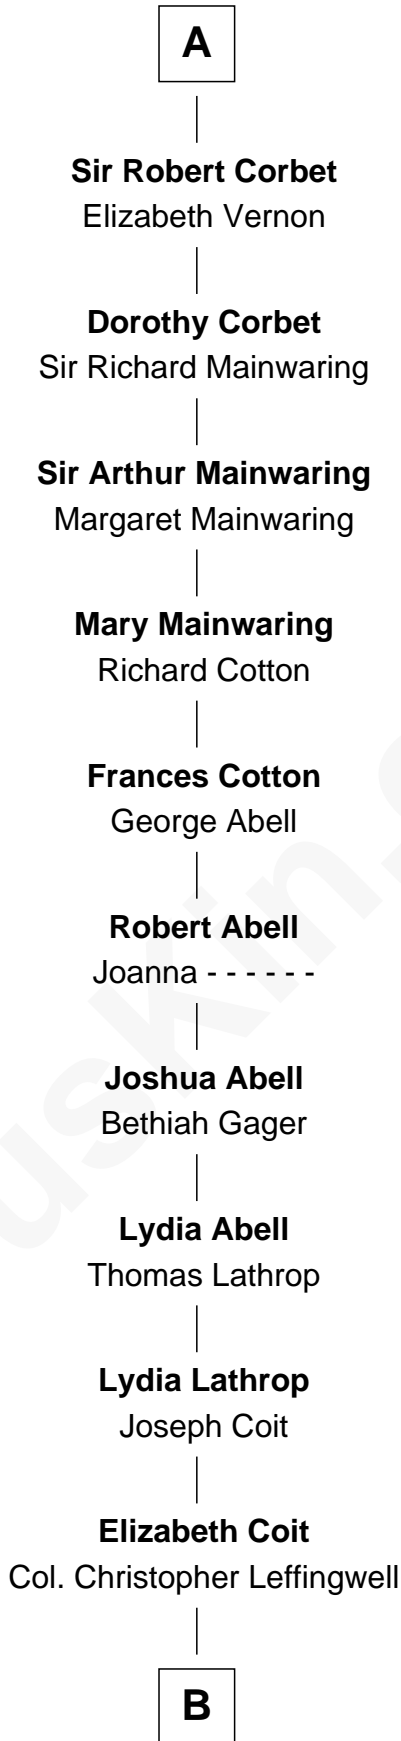

FamousKin.com
Relationship Chart of
Alice de Arundel

22nd Great-grandmother of

Adlai Stevenson III
U.S. Senator from Illinois

Alice de Arundel
 Stephen de Segrave

John de Segrave
 Margaret Plantagenet

Elizabeth de Segrave
 John de Mowbray

Margaret Mowbray
 Sir Reginald Lucy

Sir Walter Lucy
 Eleanor L'Arcedeckne

Eleanor Lucy
 Sir Thomas Hopton

Elizabeth Hopton
 Sir Roger Corbet

Sir Richard Corbet
 Elizabeth Devereux

A

B

—
Lydia Leffingwell

John Whiting

—
Dr. John Leffingwell Whiting

Harriet Cornell Talman

—
John Talman Whiting

Mary Sophia Hill

—
Mary DeGama Whiting

William Borden

—
John Borden