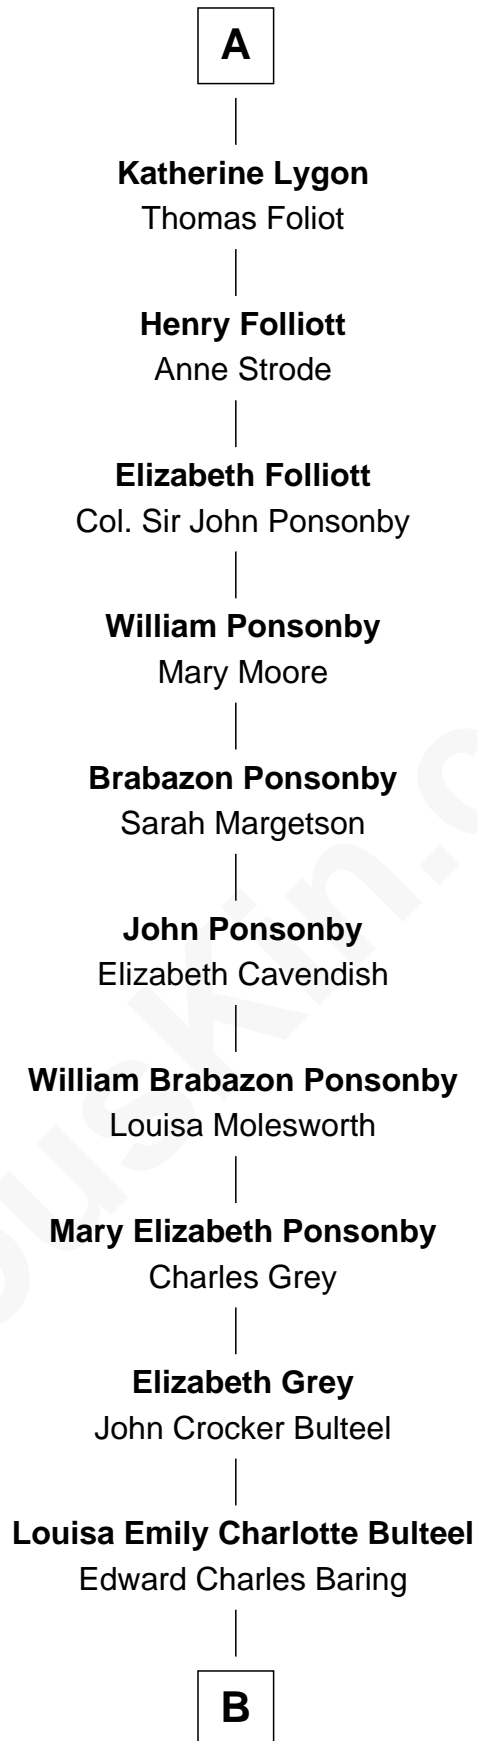

## Relationship Chart of

### Alice de Arundel

19th Great-grandmother of

**Princess Diana**  
*Princess of Wales*

**Alice de Arundel**  
Stephen de Segrave

**John de Segrave**  
Margaret Plantagenet

**Elizabeth de Segrave**  
John de Mowbray

**Sir Thomas Mowbray**  
Elizabeth Fitzalan

**Isabel Mowbray**  
Sir James Berkeley

**Maurice Berkeley**  
Isabel Mead

**Anne Berkeley**  
Sir William Dennis

**Eleanor Dennis**  
William Lygon

**A**

**B**

—  
**Margaret Baring**

Charles Robert Spencer

—  
**Albert Edward John Spencer**

Cynthia Elinor Beatrix Hamilton

—  
**Edward John Spencer**

Frances Ruth Burke Roche

—  
**Princess Diana**

*Princess of Wales*

FamousKin.com