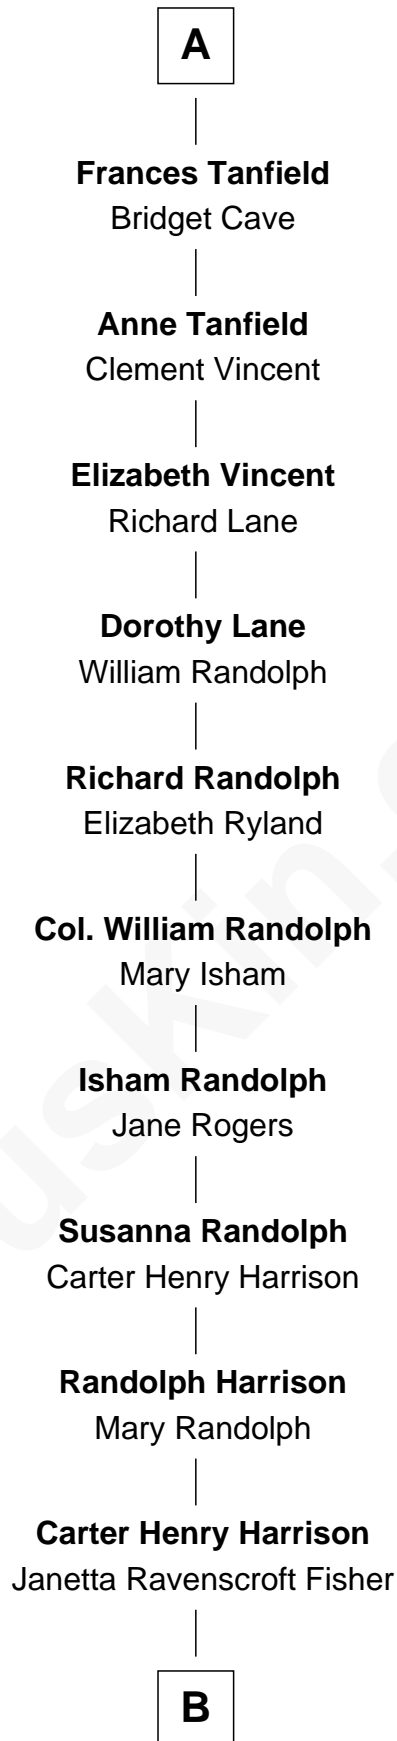

FamousKin.com

Relationship Chart of

Alice de Arundel

21st Great-grandmother of

Edward Norton
Movie Actor

Alice de Arundel
Stephen de Segrave

John de Segrave
Margaret Plantagenet

Elizabeth de Segrave
John de Mowbray

Sir Thomas Mowbray
Elizabeth Fitzalan

Margaret Mowbray
Sir Robert Howard

Katherine Howard
Sir Edward Neville

Catherine Neville
Robert Tanfield

William Tanfield
Elizabeth Stavely

A

B

Henry Harrison

Jane St. Clair Cochran

George Moffett Harrison

Bettie Montgomery. Kent

Joseph Kent Harrison

Cornelia Long Somerville

Betty Kent Harrison

Edward Mower Norton

Edward Mower Norton