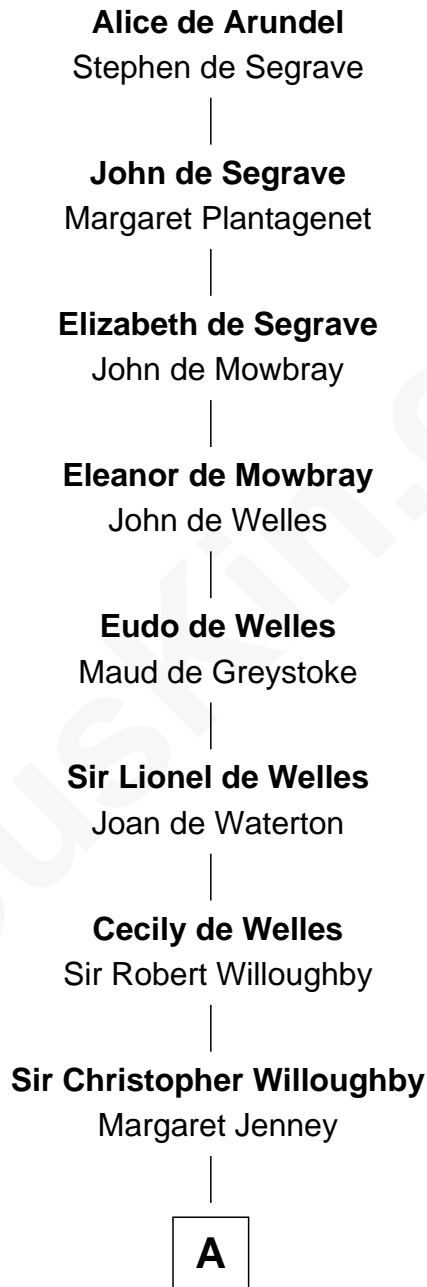

FamousKin.com

Relationship Chart of

Alice de Arundel

21st Great-grandmother of

Benedict Cumberbatch
Movie, Television and Stage Actor

A

Elizabeth Willoughby

Sir William Eure

William Chaloner

Emma Harvey

B

B

—
Caroline Chaloner

Abraham Parry Cumberbatch

—
Robert William Cumberbatch

Louisa Grace Hanson