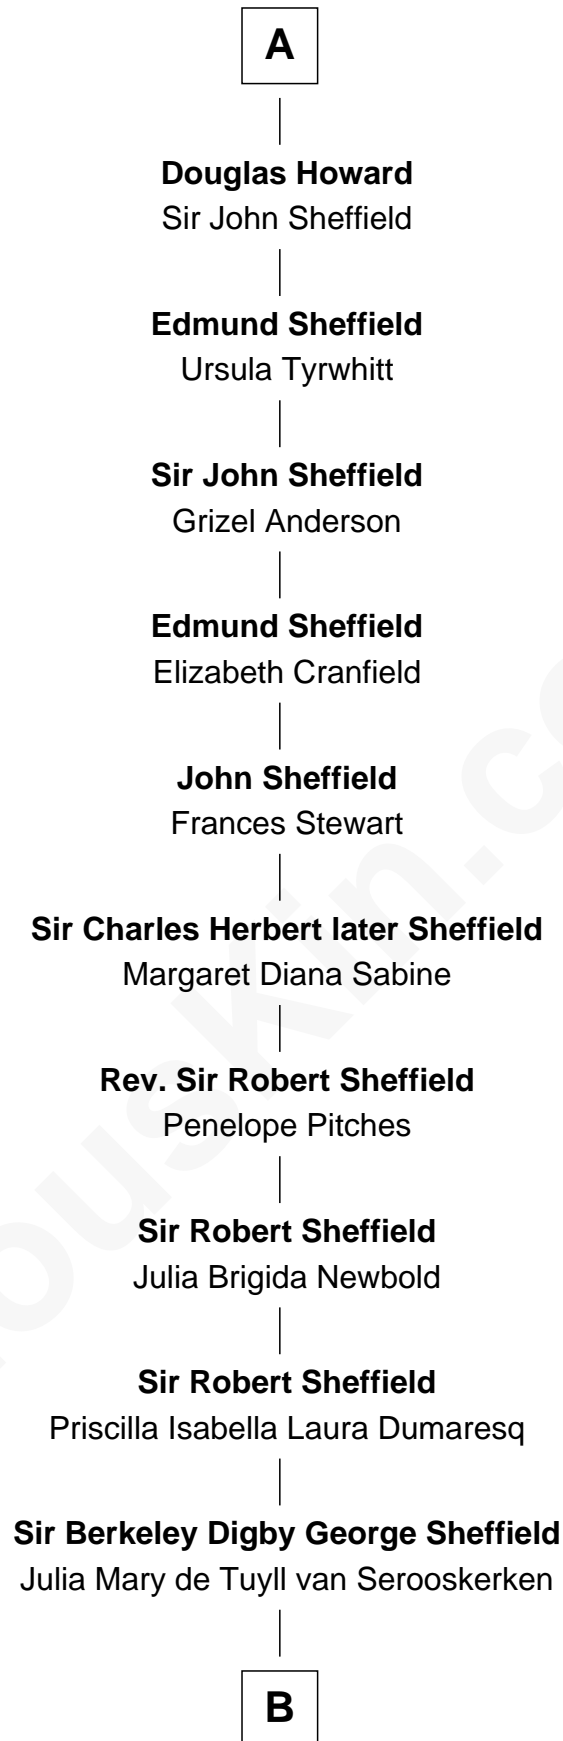

FamousKin.com

Relationship Chart of

Alice de Arundel

19th Great-grandmother of

Cara Delevingne

Fashion Model and Movie Actress

Alice de Arundel

Stephen de Segrave

John de Segrave

Margaret Plantagenet

Elizabeth de Segrave

John de Mowbray

Sir Thomas Mowbray

Elizabeth Fitzalan

Margaret Mowbray

Sir Robert Howard

Sir John Howard

Katherine Moleyns

Sir Thomas Howard

Agnes Tilney

Sir William Howard

Margaret Gamage

A

B

—
John Vincent Sheffield
Anne Margaret Faudel-Phillips

—
Jane Armyne Sheffield
Sir Jocelyn Edward Greville Stevens

—
Pandora Anne Stevens
Charles Hamar Delevingne

—
Cara Delevingne
Model and Actress