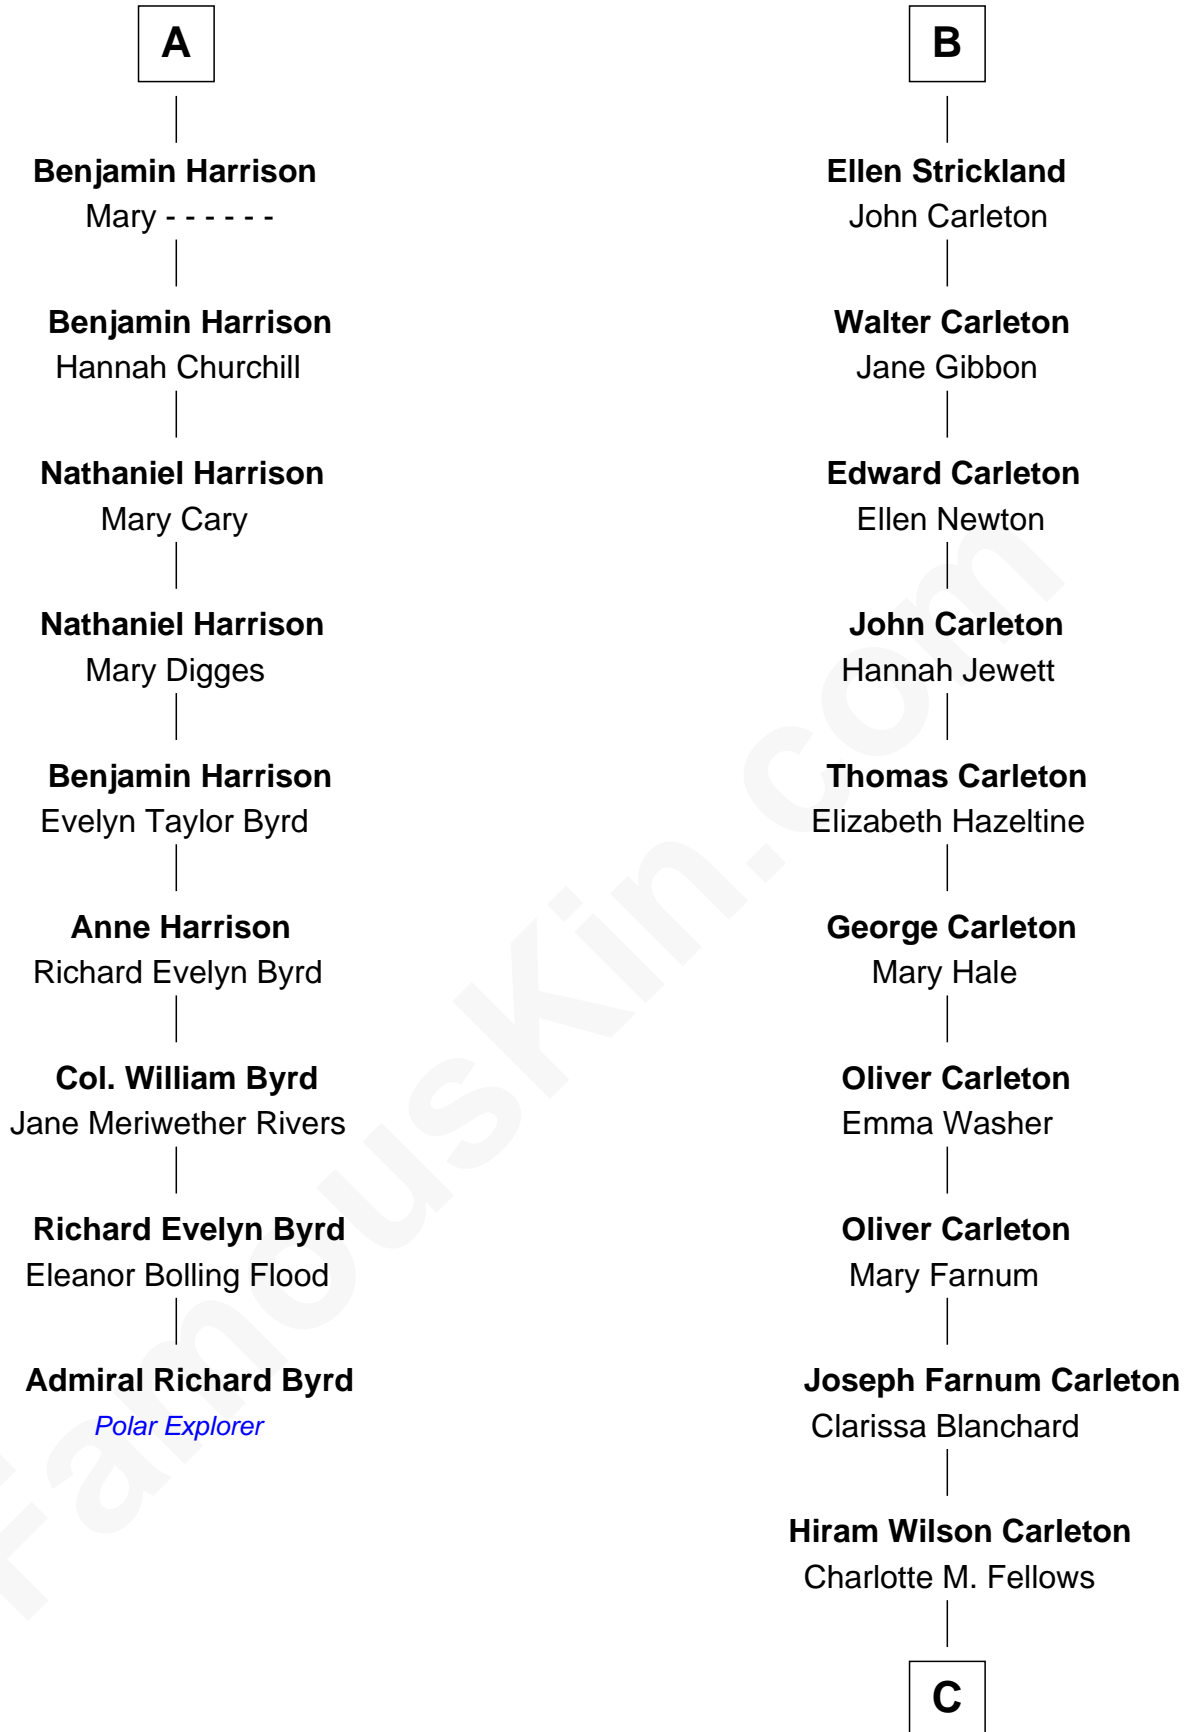

FamousKin.com
Relationship Chart of
Admiral Richard Byrd
Polar Explorer

15th cousin 5 times removed of
Mickey Rourke
Movie Actor

C

Joseph Clinton Carleton

Maud Alice Fitts

Hazel May Carleton

Leonard Ernest Cameron

Annette Elizabeth Cameron

Philip Andrew Rourke

Mickey Rourke

Movie Actor