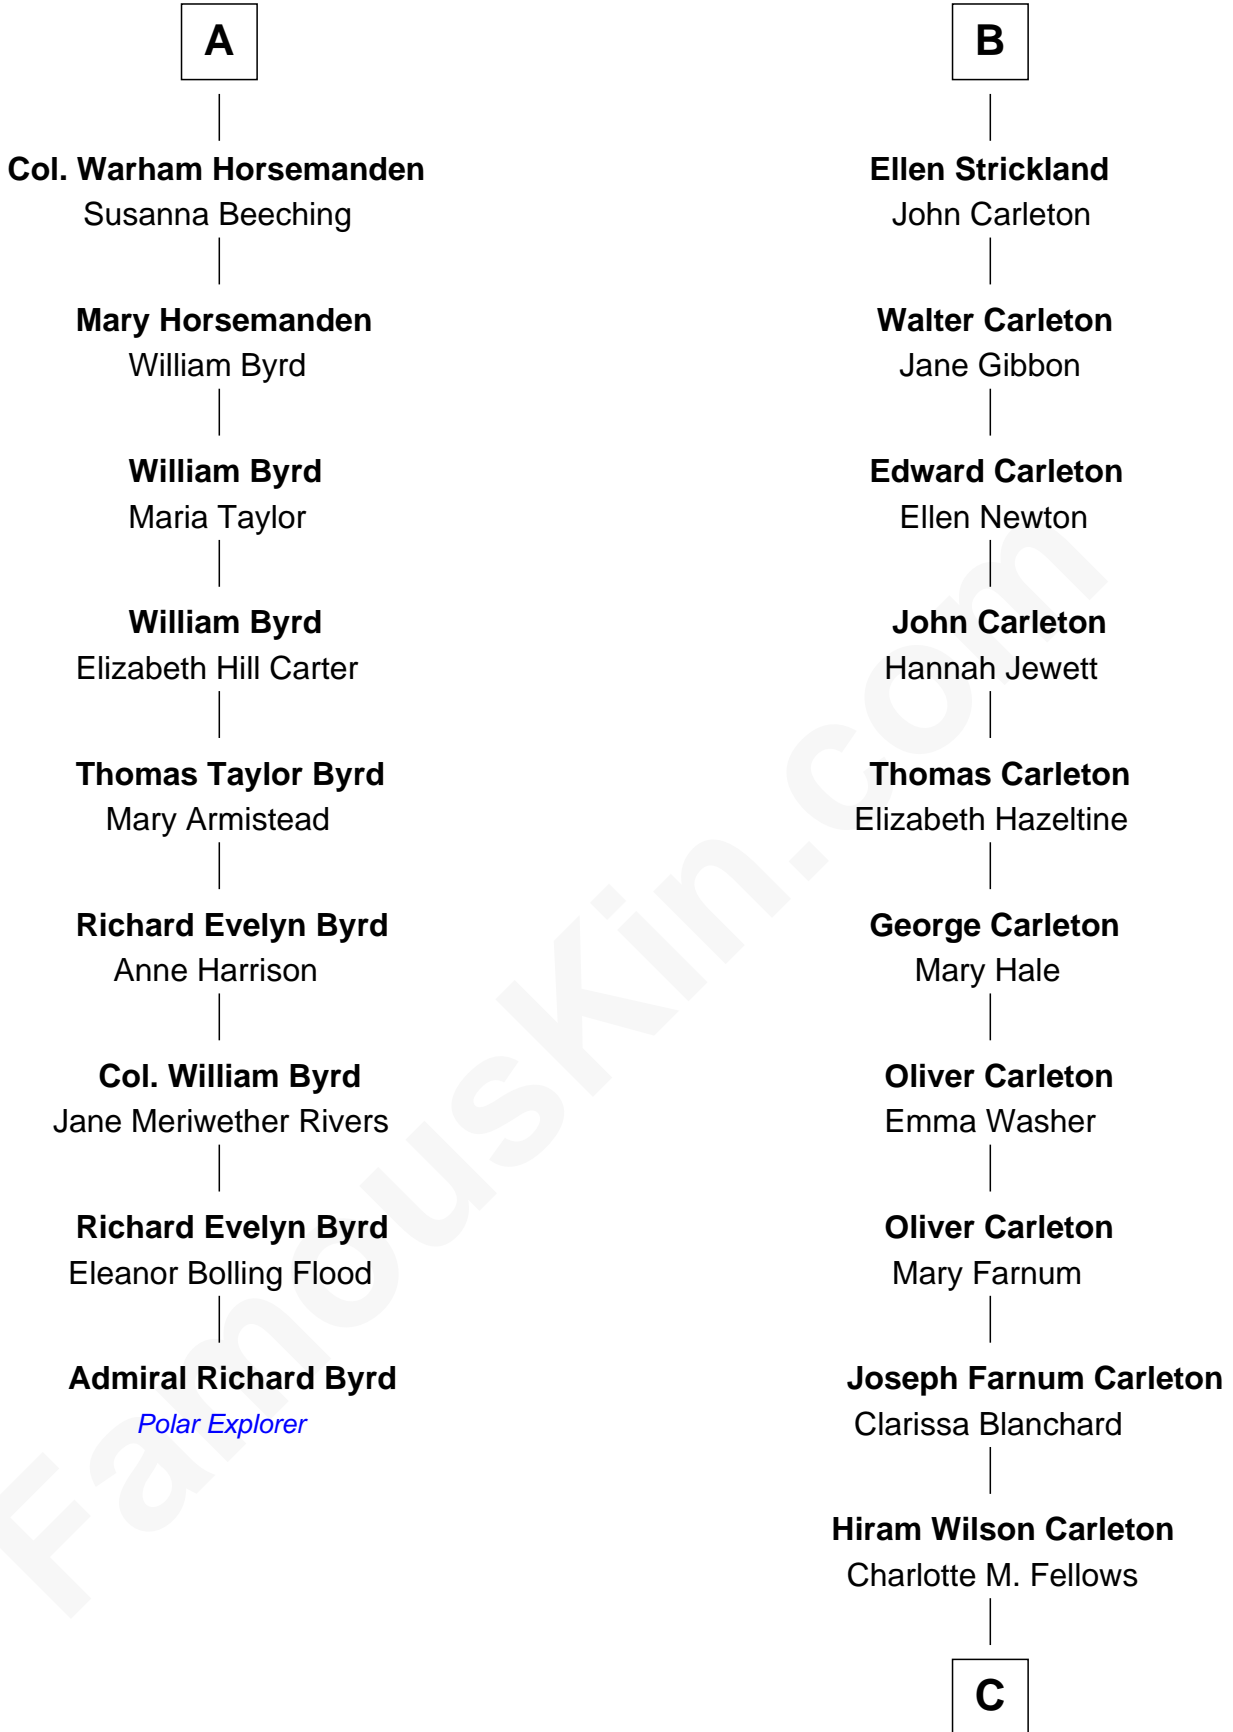

**FamousKin.com**  
**Relationship Chart of**  
**Admiral Richard Byrd**  
*Polar Explorer*

15th cousin 5 times removed of  
**Mickey Rourke**  
*Movie Actor*

**C**

**Joseph Clinton Carleton**

Maud Alice Fitts

**Hazel May Carleton**

Leonard Ernest Cameron

**Annette Elizabeth Cameron**

Philip Andrew Rourke

**Mickey Rourke**

*Movie Actor*