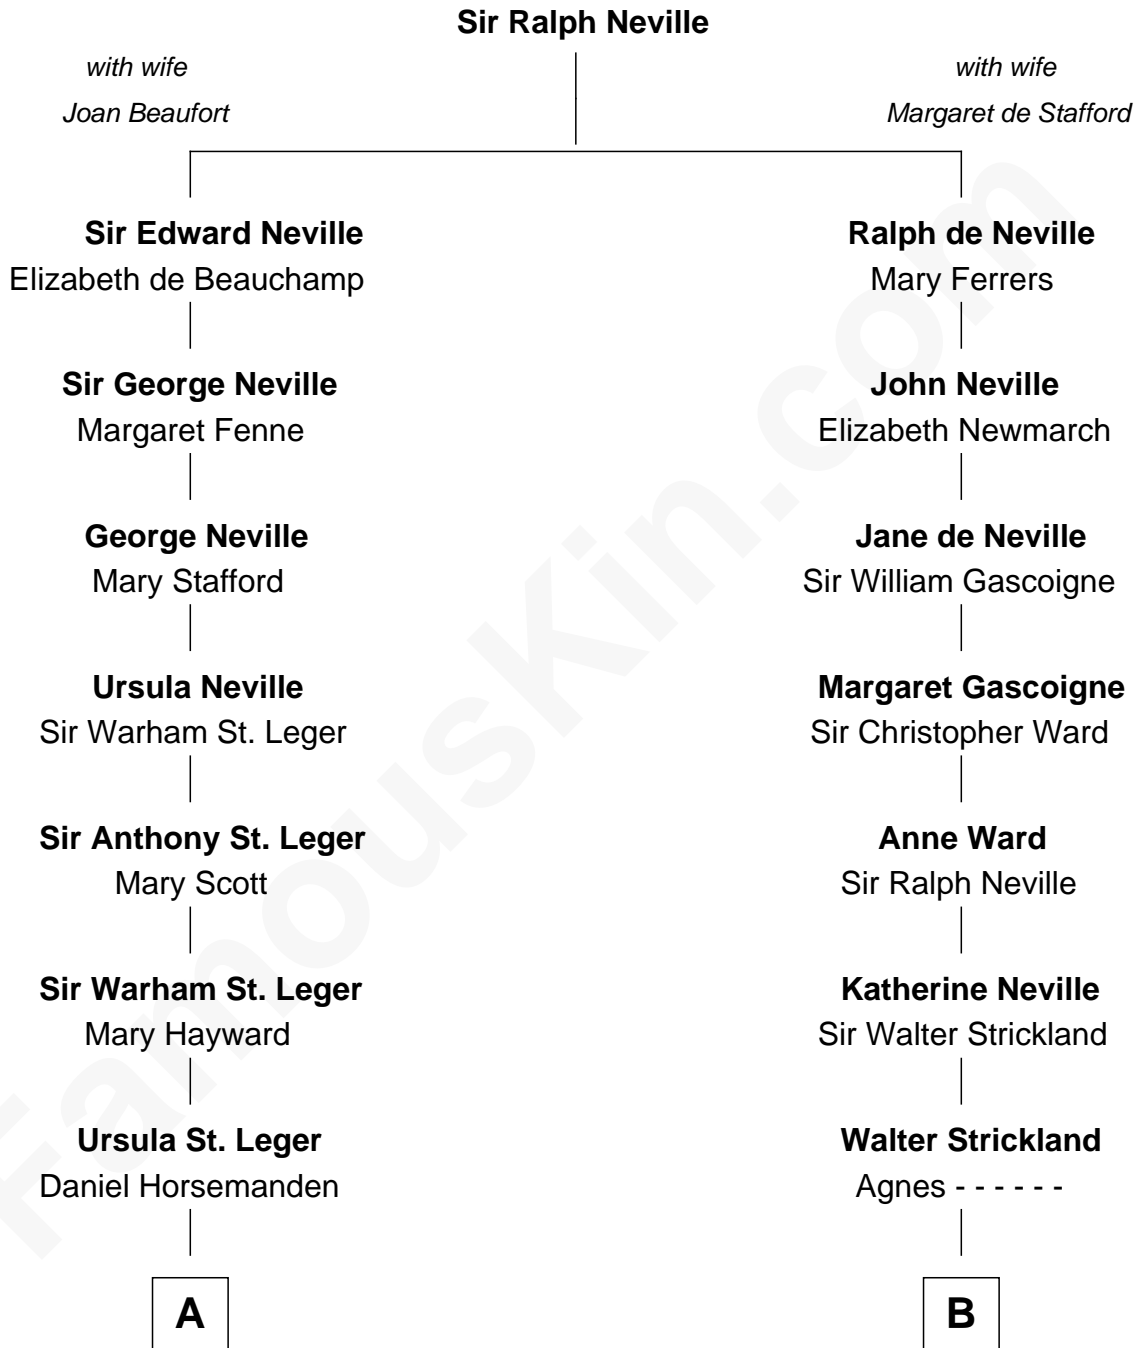

**FamousKin.com**  
**Relationship Chart of**  
**Admiral Richard Byrd**  
*Polar Explorer*

15th cousin 5 times removed of  
**Mickey Rourke**  
*Movie Actor*

**C**

**Joseph Clinton Carleton**

Maud Alice Fitts

**Hazel May Carleton**

Leonard Ernest Cameron

**Annette Elizabeth Cameron**

Philip Andrew Rourke

**Mickey Rourke**

*Movie Actor*