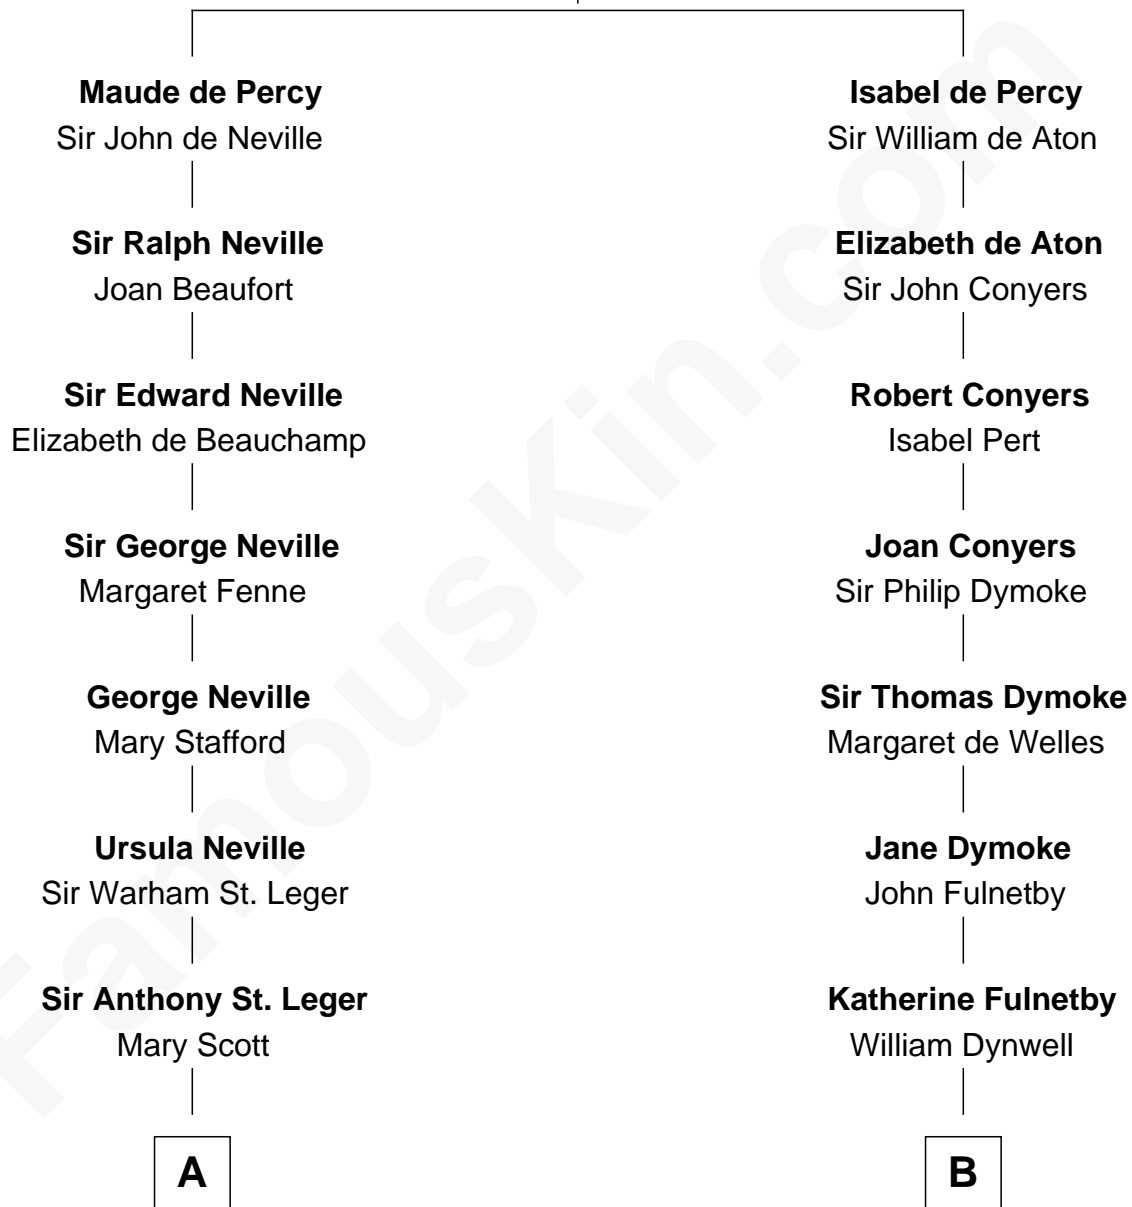

FamousKin.com
Relationship Chart of
Admiral Richard Byrd
Polar Explorer

17th cousin 3 times removed of

Owen Brewster
54th Governor of Maine

Sir Henry de Percy
 Idoine de Clifford

C

Rev. Otis Bridges

Margaret Owen

Owen W. Bridges

Lydia A. - - - - -

Carrie S. Bridges

William Edmund Brewster

Owen Brewster

54th Governor of Maine

FamousKin.com