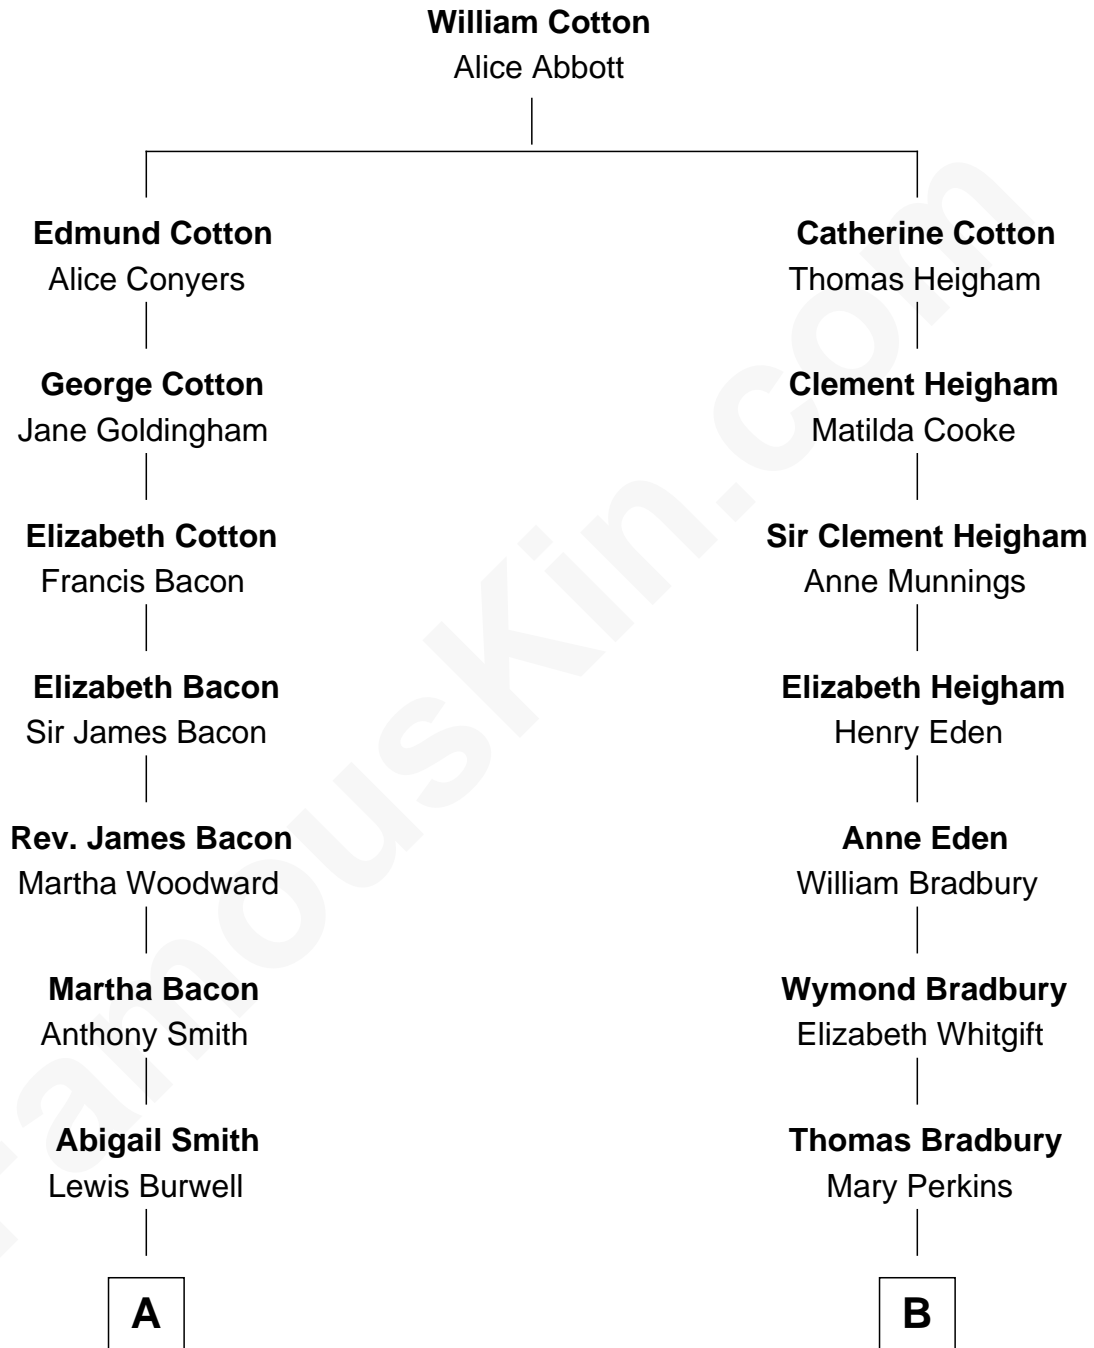

FamousKin.com
Relationship Chart of
Admiral Richard Byrd
Polar Explorer

13th cousin 3 times removed of

Owen Brewster
54th Governor of Maine

A

Martha Burwell

Henry Armistead

William Armistead

Mary Bowles

Mary Armistead

Thomas Taylor Byrd

Richard Evelyn Byrd

Anne Harrison

Col. William Byrd

Jane Meriwether Rivers

Richard Evelyn Byrd

Eleanor Bolling Flood

Admiral Richard Byrd

Polar Explorer

B

Judith Bradbury

Caleb Moody

Caleb Moody

Ruth Morse

Eleanor Moody